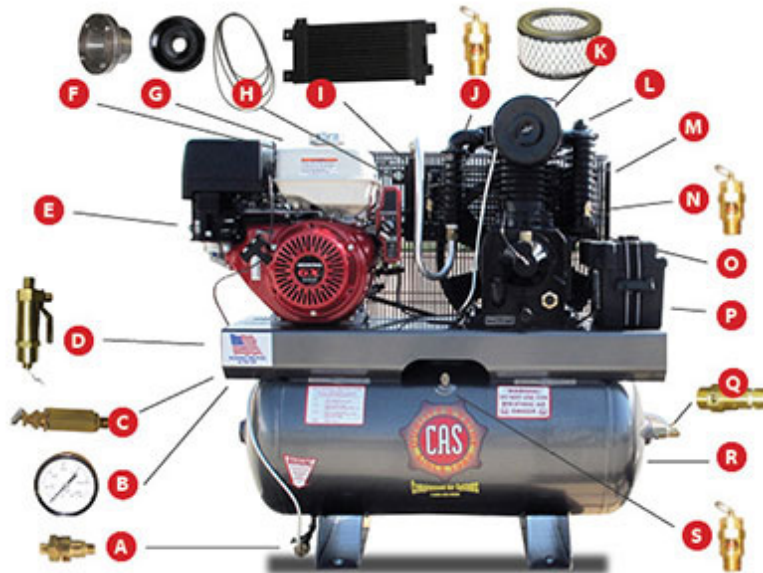

# 8-15 HP Gas/Diesel Compressor Parts (Built Before 11-30-2012)

Item Number	Parts Description	Part Number
A	Auto Tank Drain	IAT-WV1
B	30 Gallon Tank	IAT-300562
C	Pilot/Pressure Control Valve	IAT-RCB-MHU160/175
D	Throttle Control Valve	IAT-TCLI-36
E	Pressure Gauge	IAT-PSB20
F	Gas Engine	8 HP KOHLER (IAT-PS95108) 8 HP HONDA (GX270), 14 HP SUBARU (EX400D55030) 13 HP KOHLER (IAT-CH430-0011) 13 HP HONDA (IAT-GX390KIQ) 15 HP KOHLER (IAT-44502) 10 HP DIESEL (IAT-15LD400)
G	Motor Pulley	IAT-LP2B495H
H	Belts	IAT-B72
I	Discharge Safety valve	IAT-ST25-200
J	Belt guard after cooler	IAT-M-15AL
K	Air cleaner Housing L1.Air Filter	IAT-019-0023, L1. IAT-14
L	8-15hp Gas/Diesel Compressor Pump	IAT-CA1-U
M	Belt Guard	IAT-BG5X18X32X110G
N	Intercooler Safety Valve 70 psi	IAT-ST25-70
O	Battery Box	IAT-BATTERYBX
P	Battery	IAT-BATTERY