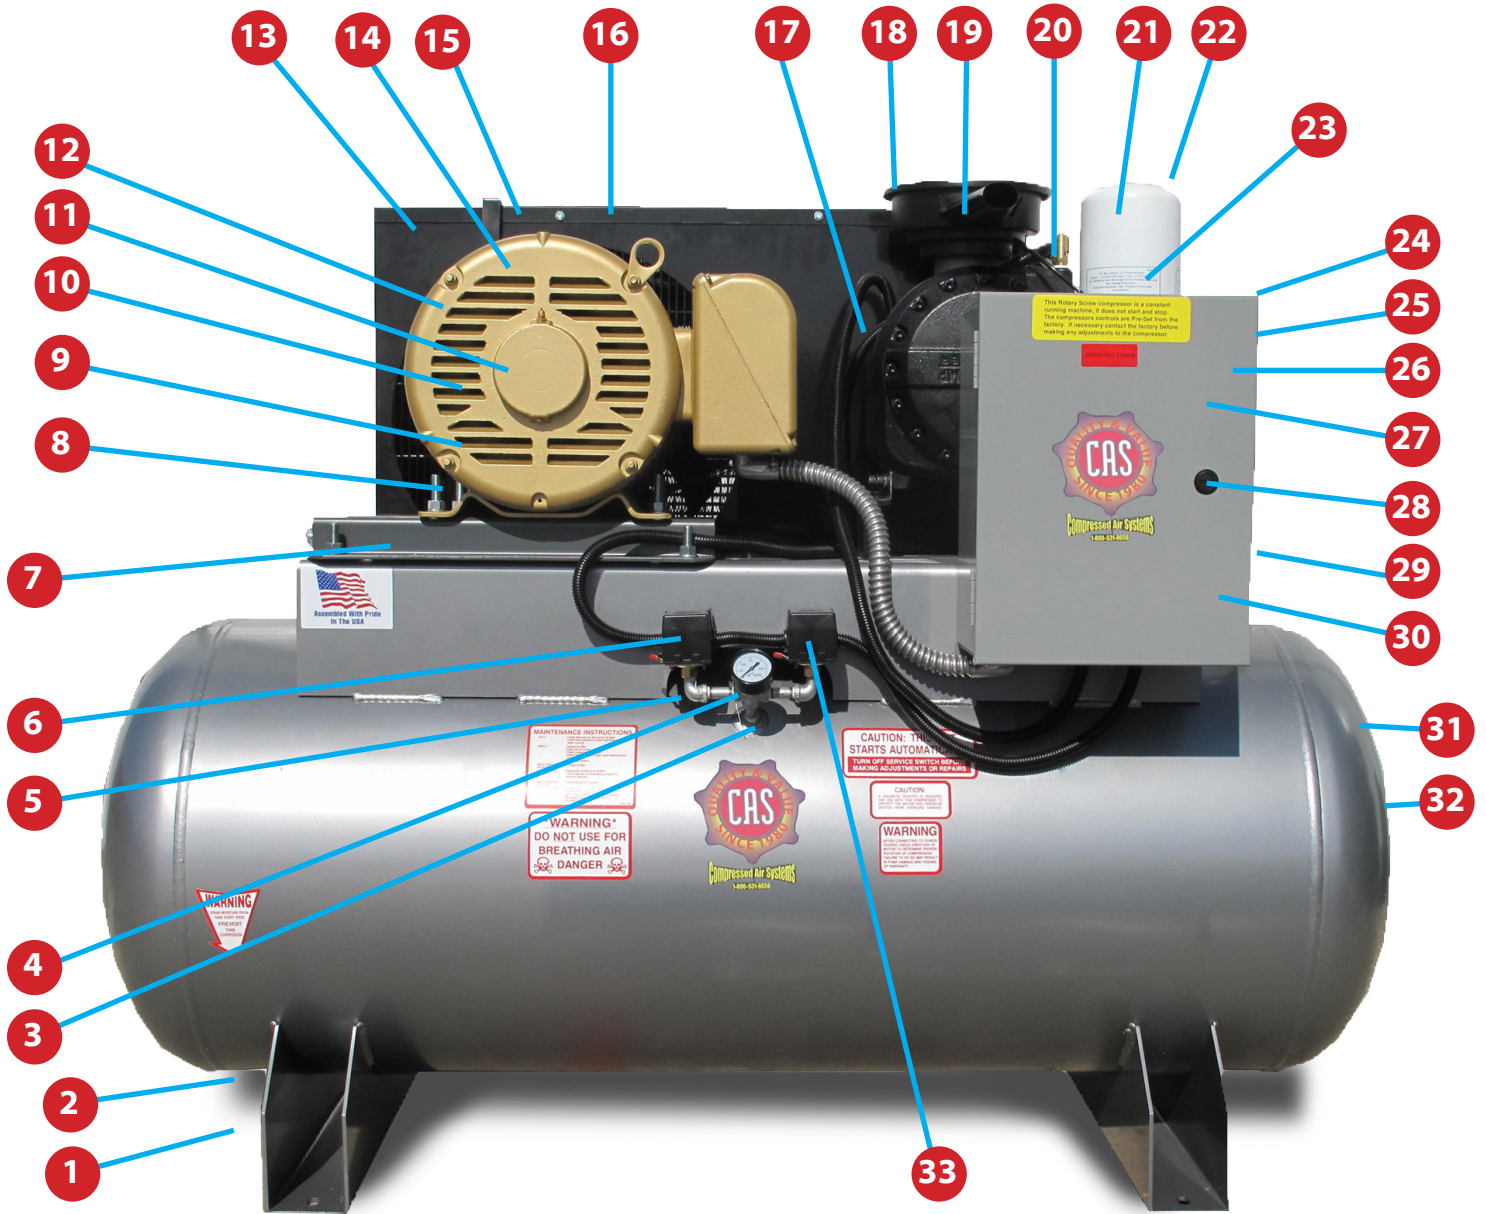

20HP Open Rotary Screw NK62 120 Gallon Horizontal Parts Breakdown

20HP Open Rotary Screw NK62 120 Gallon Horizontal Parts Breakdown

Item Number	Parts Descriptions	20hp 208-230	20hp 460-480
1	Electronic automatic tank drain	IAT-ET2523	IAT-ET2523
2	¼ pipe nipple	IAT-PF1/4NIP	IAT-PF1/4NIP
3	¼ pipe cross	IAT-PF1/4CROSS	IAT-PF1/4CROSS
4	Operating pressure gauge	IAT-PSB20	IAT-PSB20
5	¼ pipe 90 degree street elbow	IAT-PF1/4STR90	IAT-PF1/4STR90
6	High pressure limit switch	IAT-LF10-1H3	IAT-LF10-1H3
7	Electric motor adjustable tensioning base	IAT-254-D	IAT-254-D
8	Electric drive motor	IAT-EM2334T	IAT-EM2334T
9	Electric drive motor pulley	IAT-3-3V14	IAT-3-3V14
10	Compressor cooling fan	IAT-026041C441	IAT-026041C441
11	Drive motor pulley mounting hub	AIT-SK15/8	AIT-SK15/8
12	Air/oil cooler	IAT-R-14274	IAT-R-14274
13	Oil cooling line	IAT-HYD-48	IAT-HYD-48
14	Oil cooling line	IAT-HYD-48	IAT-HYD-48
15	Belt guard	IAT-BG5X20X32	IAT-BG5X20X32
16	Compressor drive belt	IAT-3R3VX670	IAT-3R3VX670
17	Airend drive pulley	IAT-3-3V4.12	IAT-3-3V4.12
18	Airend air filter element	IAT-NK62AF	IAT-NK62AF
19	Airend	IAT-NK62	IAT-NK62
20	Airend sump safety valve	IAT-ST25-200	IAT-ST25-200
21	Airend separator	IAT-NK62SE	IAT-NK62SE
22	High air temperature switch	IAT-20TE2504-2	IAT-20TE2504-2
23	Air cooling line (airend to cooler)	IAT-HYD-36	IAT-HYD-36
24	Airend oil filter	IAT-NK62OF	IAT-NK62OF
25	Secondary temperature switch	IAT-20TE2504-2	IAT-20TE2504-2
26	Electric control enclosure	IAT-AB18168HCC500	IAT-AB18168HCC500
27	On/Off Switch	IAT-M22M-WKV	IAT-M22M-WKV
28	Motor starter	IAT-C25HNE3120	IAT-A30CRE
29	Smart contactor	IAT-FL1E-H12RCC	IAT-FL1E-H12RCC
30	Emergency stop button	IAT-M22M-DRP-R-K01	IAT-M22M-DRP-R-K01
31	120 gallon horizontal tank	IAT-300561	IAT-300561
32	Air cooling line (cooler to tank)	IAT-HYD-36	IAT-HYD-36
33	Operating pressure switch	IAT-9013FHG42	IAT-9013FHG42