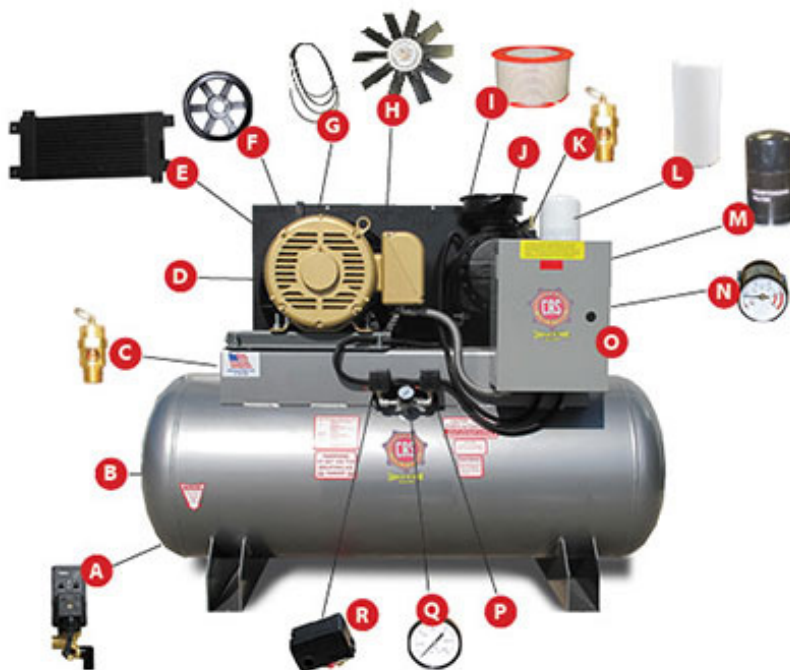

15-25 HP NK62 Rotary Screw Compressor Parts

Item Number	Parts Description	Part Number
A	Automatic Tank Drain	.IAT-ET2523
B	Air Receiver	IAT-300561
C	Tank safety valve	IAT-ST25-200
D	Drive motor	IAT-EM2513T 15 HP IAT-EM2515T 20 HP IAT-EM2531T 25 HP
E	Air/Oil Cooler	IAT-14277
F	Drive motor pulley	IAT-3V-14
G	Drive belt	IAT-3R3VX750
H	Cooling Fan	IAT-20/1017/8
I	Airend air filter	IAT-215
J	Airend	IAT-NK62 (SEE AIREND DIAGRAM)
K	Airend sump safety valve	IAT-ST25-200
L	Airend separator	IAT-160579
M	Airend oil filter	IAT-940
N	Temperature switch	IAT-20TE
O	Motor contractor	IAT-CMW85
P	Operating pressure switch	IAT-9013FHG
Q	Pressure gauge	IAT-PSB20
R	High Pressure switch	IAT-LF1-1H3