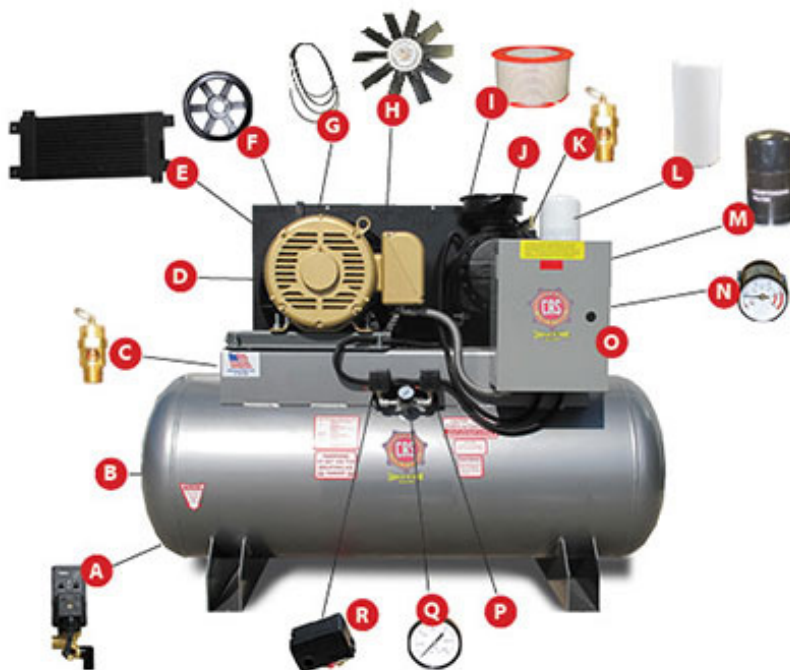

15-25 HP NK60 Rotary Screw Compressor Parts

Item Number	Parts Description	Part Number
A	Pressure gauge	IAT-PSB20
B	120 gallon tank	IAT-300561 (120 HORZ), IAT-301022.1 (120 VERT)
C	Electronic auto drain (110 volt)	IAT-ET20M21T2B
D	Oil filter	IAT-R-2979
E	Separator	IAT-R-12476
F	Air intake filter	IAT-R-771
G	15-20 HP Airend	IAT-NK60 (SEE AIREND DIAGRAM)
H	Sump safety valve 200 psi	IAT-ST25-200
I	Belt	IAT-3VX560
J	Belt guard	IAT-BG5X18X32
K	Air/Oil Cooler	IAT-R-14274
L	Fan	IAT-RF12X413/8
M	Motor Pulley	IAT-3-3V6.90
N	Electric Motor	IAT-G15064 (15 HP), IAT-G150032 (20 HP)
O	Magnetic starter	IAT-8911DP5G53V09
P	Temp gauge/switch	IAT-20TE2504
Q	On/Off switch	IAT-ZB4-BD2,IAT-ZB4-BZ101
R	Tank Safety valve 200 psi	IAT-ST25-200