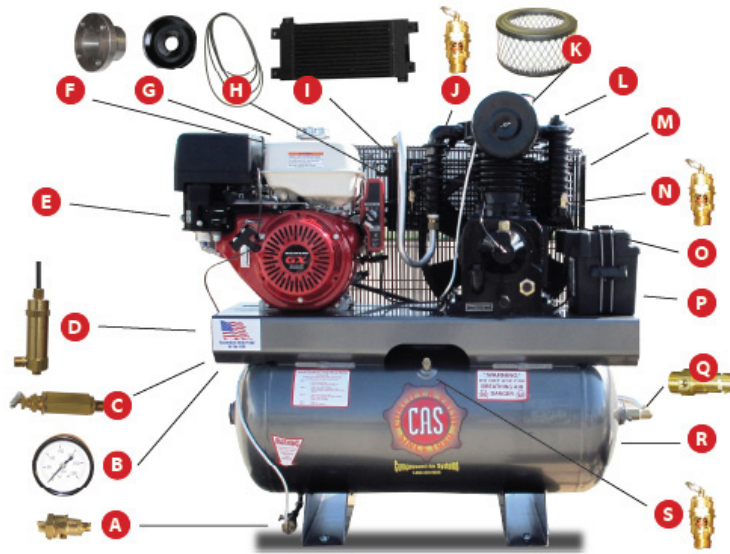

# 15 HP Gasoline Engine Compressor Parts

Item Number	Parts Description	Part Number
A	IAT-ET20M21T2BB28	Automatic Tank Drain (Elite only)
B	IAT-CTB3/4X3/4	Check valve
C	IAT-3353102-D	Low Oil monitor (Elite only)
D	IAT-G43	Compressor pump
E	IAT-14	Air intake filter (2 required)
F	IAT-T116-16FJ-35	Compressor pump discharge line
G	IAT-M-20AL	Belt guard after cooler (Elite only)
H	IAT-ST25-200	Discharge safety valve
I	IAT-B76	Belts
J	IAT-BG8X30X48	Belt guard
K	IAT-3B64SD	Electric motor pulley
L	IAT-SD1-5/8	Motor pulley hub
M	IAT-M2513T	Electric motor
N	IAT-LF10-1H2	Pressure switch
O	IAT-8911DPSG53V09	Magnetic starter
P	Horizontal 120 gallon IAT-300561	Compressor tank
Q	IAT-PSB20	Pressure gauge