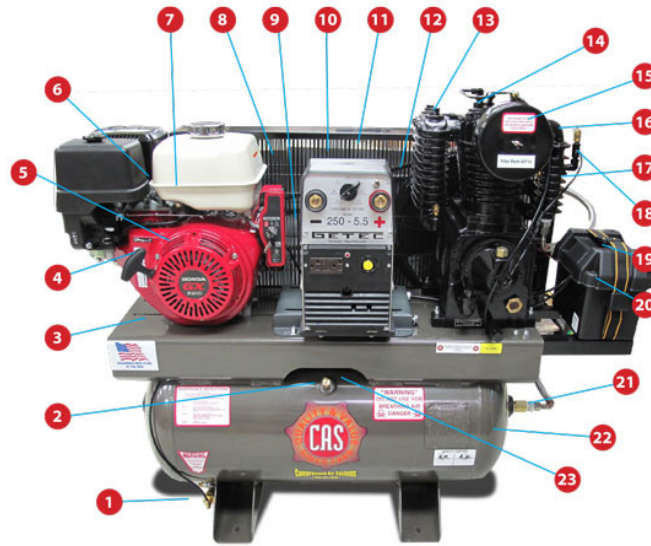

# 10-14 HP Compressor/Generator Combination Parts

Item Number	Parts Description	Part Number
1	Automatic Tank drain	IAT-WV1
2	Pressure Gauge	IAT-PSB20
3	Pilot Pressure Control Valve	RCB-MHU160/175
4	Pneumatic Throttle Control	TCSP-H-113B HONDA, TCXLI-CH440 KOHLER, TCSA-KD420 DIESEL
5	Drive Engine	GX390 HONDA, CH440 KOHLER, KD420 DIESEL
6	Motor Pulley Hub	LPH1
7	Motor Pulley	LP2B3.95 GAS
8	Belts	IAT-B84
9	Generator/Welder assembly drive hub	IAT-SH24
10	Generator /Welder assembly drive pulley	IAT-2B40
11	Generator/Welder assembly	IAT-E250
12	Generator /Welder drive belt	IAT-B37
13	Belt guard after cooler	IAT-15AL
14	Discharge safety valve	IAT-ST25-250
15	Compressor pump air filter	IAT-14
16	Compressor pump	IAT-CA1U
17	Belt guard	IAT-BG40X24X6
18	Inner cooler safety valve	IAT-ST25-70
19	Battery Box	IAT-BATBOX
20	Battery	IAT-BATTERY
21	Check Valve	IAT-CTB34X34
22	Tank	IAT-300562
23	Tank Safety Valve	IAT-ST25-200