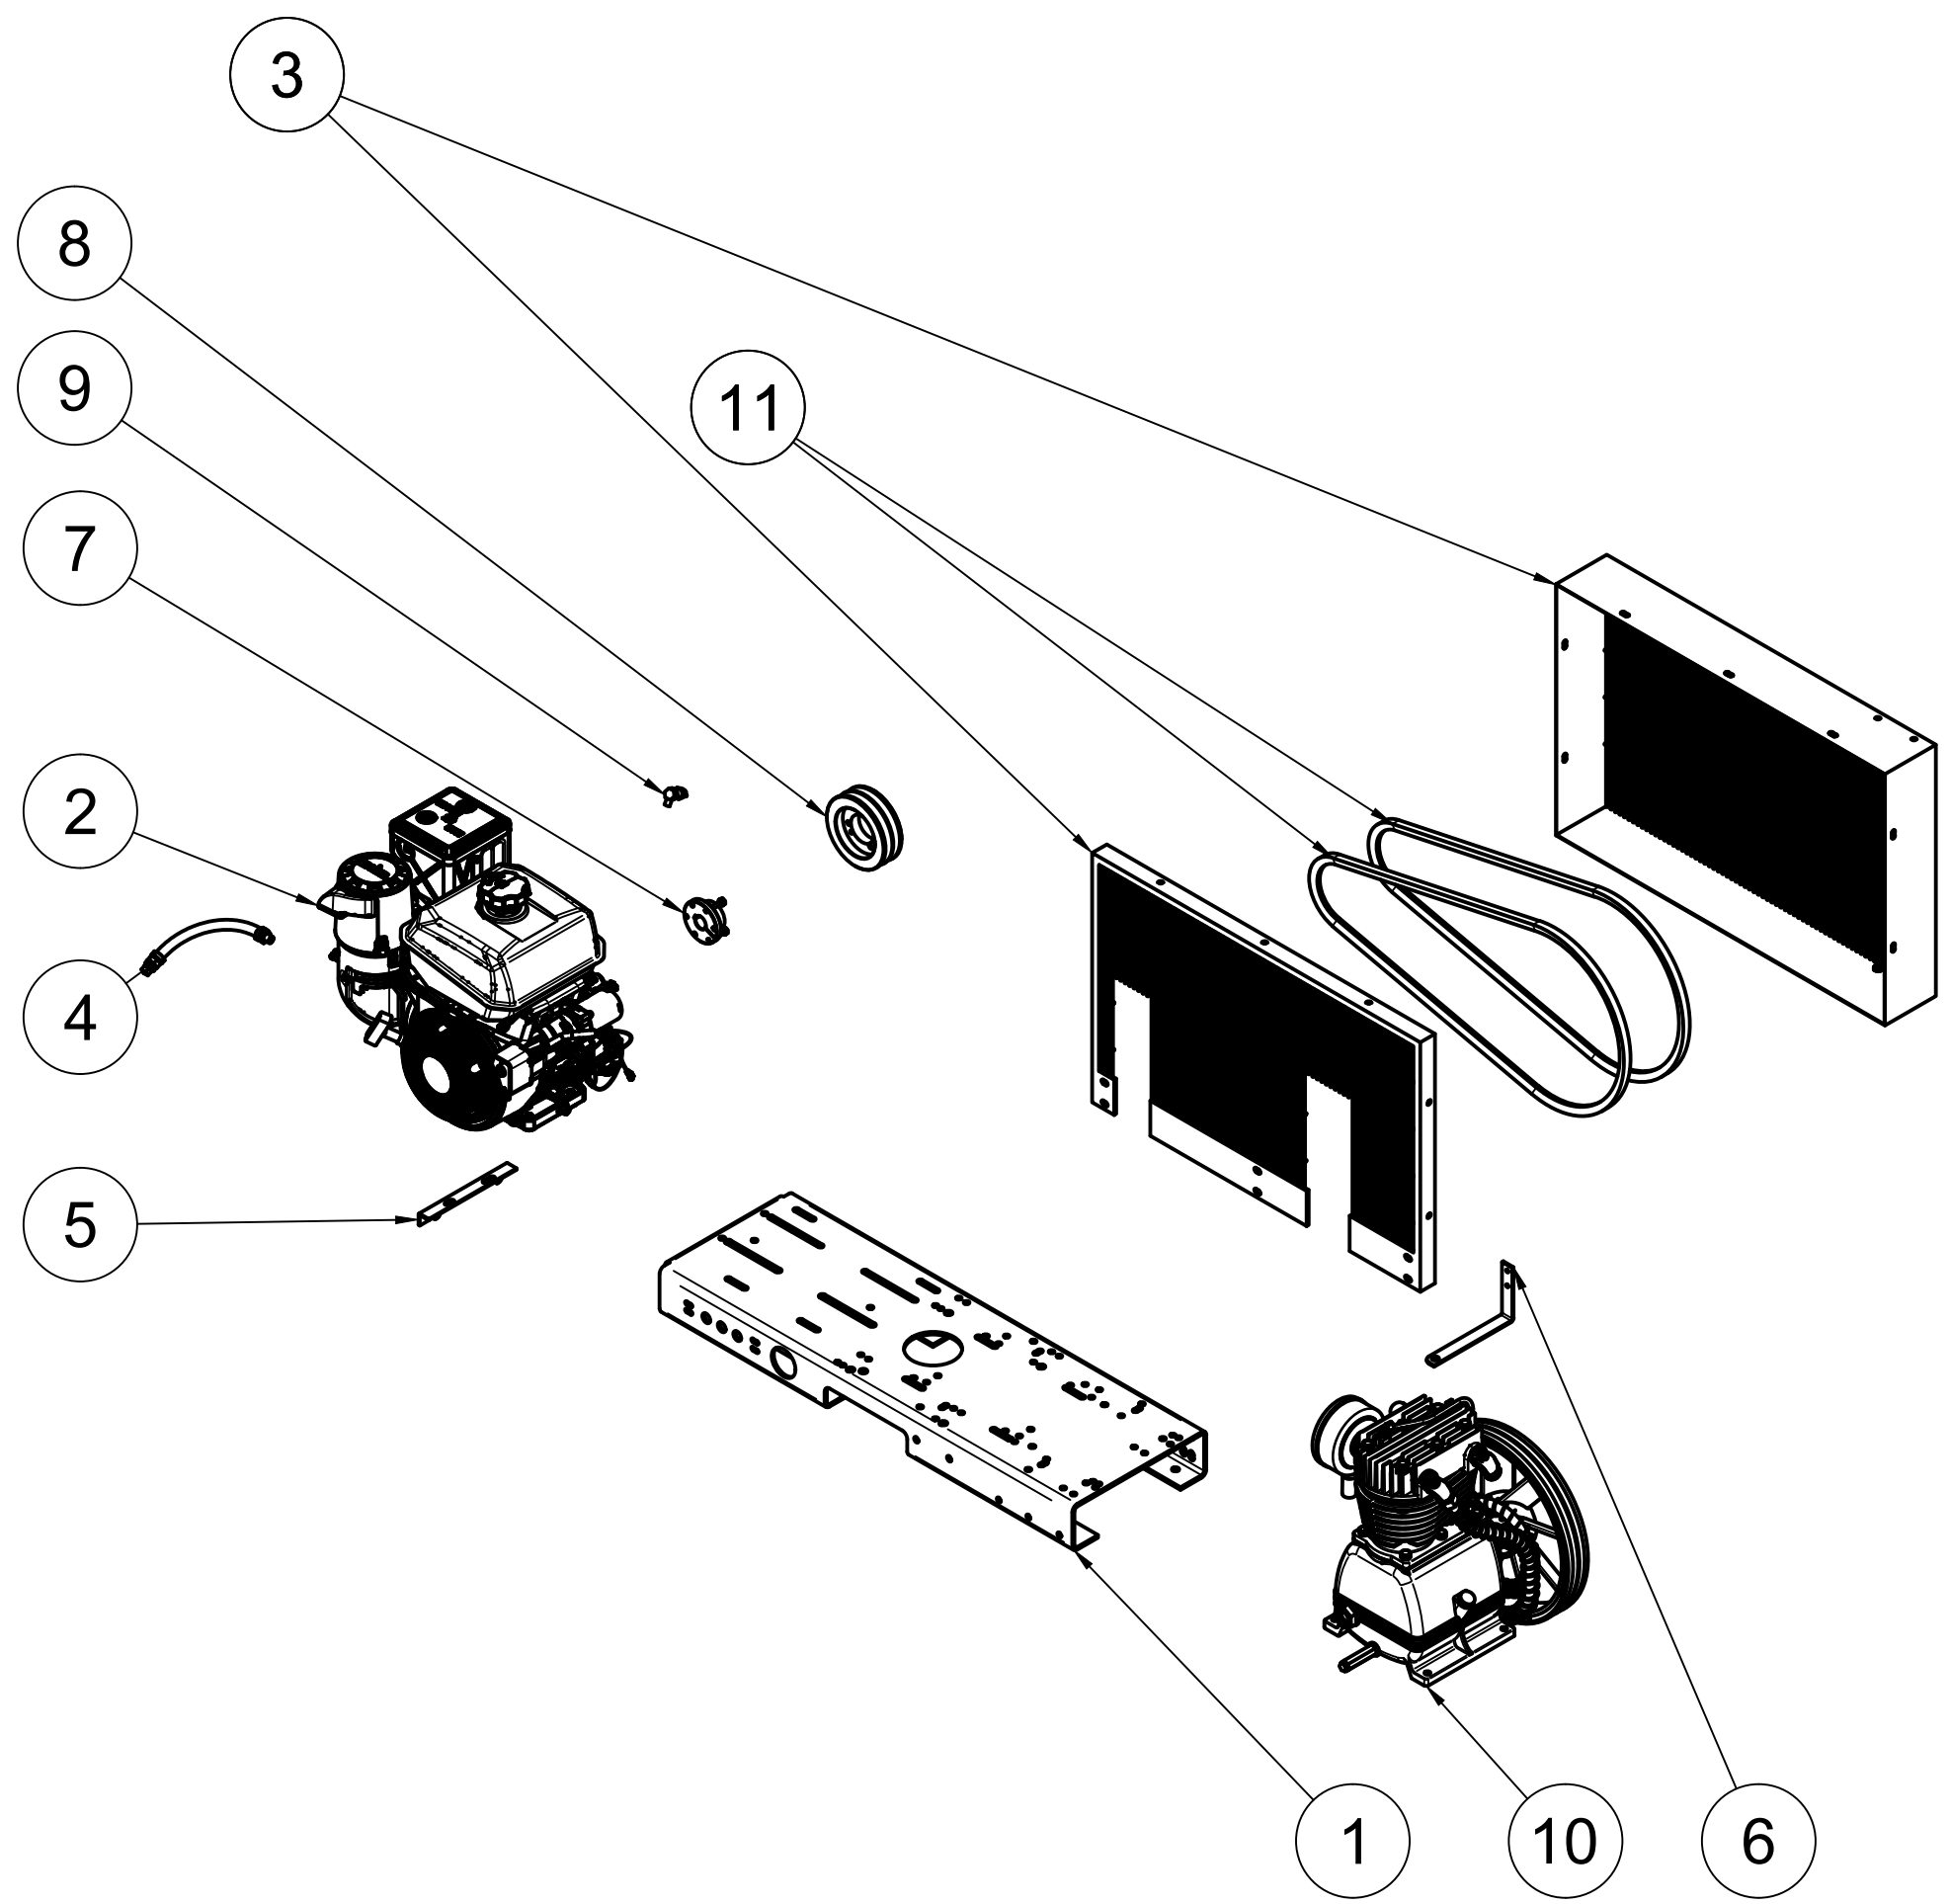

TOP VIEW

FRONT VIEW

SIDE VIEW

PARTS LIST

ITEM	QTY	PART NUMBER	DESCRIPTION
1	1	IAT-T30HG-LH4	30 GALLON HORIZ GAS BASIC
2	1	IAT-C143	14HP KOHLER BASIC SKID CA1BU

TANK DISCHARGE
OUTLET SIZE: 3/4"

4

3

A

A

PARTS LIST				PARTS LIST			
ITEM	QTY	PART NUMBER	DESCRIPTION	ITEM	QTY	PART NUMBER	DESCRIPTION
1	1	IAT-TP40BKWR (CURRENT)	40IN TOP PLATE	7	1	IAT-LPH1HUB	1"H HUB
2	1	IAT-CH440	14HP KOHLER ENGINE	8	1	IAT-LP2B495H	PULLEY (2BK52H)
3	1	IAT-BG5X18X32X10G-V2	BELT GUARD 11-15 HP GAS EU	9	1	IAT-TCSP-H-5565-B	5.5 HP HONDA THROTTLE CONTRO
4	1	IAT-OIL-DRAIN	OIL DRAIN	10	1	IAT-LH4TB	5 HP BARE PUMP TWO STAGE
5	1	IAT-MOTOR-ADJST BRKT	MOTOR ADJUSTMENT BRACKET	11	2	IAT-B68	BELT
6	1	IAT-1/8X1X12	STRAP BELT GUARD				

B

BOTTOM VIEW

PARTS LIST				PARTS LIST			
ITEM	QTY	PART NUMBER	DESCRIPTION	ITEM	QTY	PART NUMBER	DESCRIPTION
1	1	IAT-30HNTP-BKWR	30 GALLON TANK	7	1	IAT-PF3/4PLUG	3/4" PLUG
2	1	IAT-NG-49-95-125	PILOT VALVE 95-125 1/2" JIC	8	4	IAT-3X1.8X.7D	RUBBER PAD FOR TOP PLATES
3	1	IAT-PF1/2X4NIP	1/2X4NIPPLE	9	1	IAT-ST25-200	SAFETY VALVE 200 PSI
4	1	IAT-PF3/4X1/2REDUCE	3/4X1/2 REDUCER GALV	10	1	IAT-BDC604-04	1/4 PIPE DRAIN COCK
5	1	IAT-PF1/2COUPLER	1/2" COUPLER GALV	11	1	IAT-BPC-2501-04-02	1/8 P X 1/4 COMP PUSH LOK 90
6	1	IAT-PSB20	AIR GAUGE BACK MT 1/4				