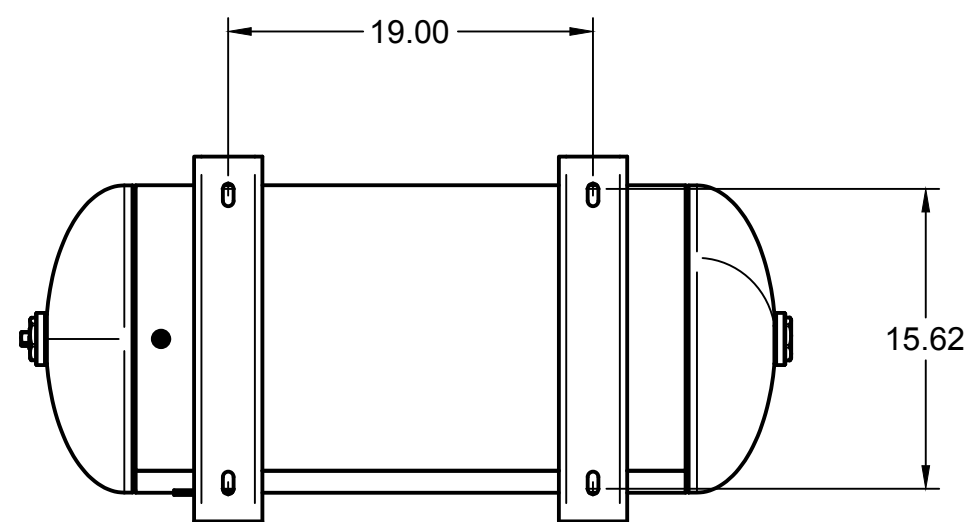

A

A

PARTS LIST				PARTS LIST			
ITEM	QTY	PART NUMBER	DESCRIPTION	ITEM	QTY	PART NUMBER	DESCRIPTION
1	1	IAT-TP40BKWR (CURRENT)	40IN TOP PLATE	7	1	IAT-LPH1HUB	1"H HUB
2	1	IAT-CH440	14HP KOHLER ENGINE	8	1	IAT-LP2B495H	PULLEY (2BK52H)
3	1	IAT-BG5X18X32X10G-V2	BELT GUARD 11-15 HP GAS EU	9	1	IAT-TCSP-H-5565-B	5.5 HP HONDA THROTTLE CONTRO
4	1	IAT-OIL-DRAIN	OIL DRAIN	10	1	IAT-LH4TB	5 HP BARE PUMP TWO STAGE
5	1	IAT-MOTOR-ADJST BRKT	MOTOR ADJUSTMENT BRACKET	11	2	IAT-B68	BELT
6	1	IAT-1/8X1X12	STRAP BELT GUARD				

D

D

TOP VIEW

C

C

FRONT VIEW

SIDE VIEW

B

B

BOTTOM VIEW

PARTS LIST				PARTS LIST			
ITEM	QTY	PART NUMBER	DESCRIPTION	ITEM	QTY	PART NUMBER	DESCRIPTION
1	1	IAT-30HNTP-BKWR	30 GALLON TANK	7	1	IAT-PF3/4PLUG	3/4" PLUG
2	1	IAT-NG-49-95-125	PILOT VALVE 95-125 1/2" JIC	8	4	IAT-3X1.8X.7D	RUBBER PAD FOR TOP PLATES
3	1	IAT-PF1/2X4NIP	1/2X4NIPPLE	9	1	IAT-ST25-200	SAFETY VALVE 200 PSI
4	1	IAT-PF3/4X1/2REDUCE	3/4X1/2 REDUCER GALV	10	1	IAT-BDC604-04	1/4 PIPE DRAIN COCK
5	1	IAT-PF1/2COUPLER	1/2" COUPLER GALV	11	1	IAT-BPC-2501-04-02	1/8 P X 1/4 COMP PUSH LOK 90
6	1	IAT-PSB20	AIR GAUGE BACK MT 1/4				