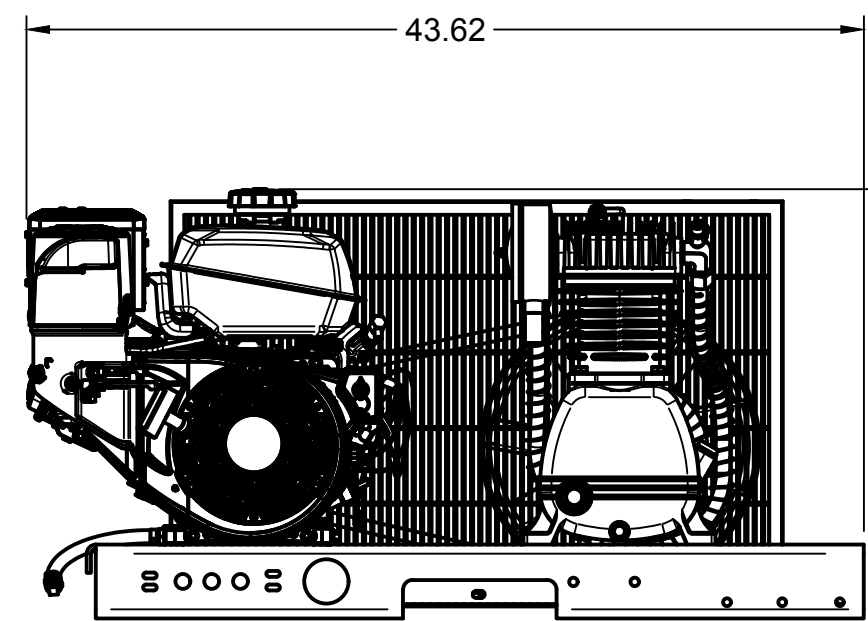

TOP VIEW

FRONT VIEW

SIDE VIEW

PARTS LIST

ITEM	QTY	PART NUMBER	DESCRIPTION
1	1	IAT-T30HG-LH4	30 GALLON HORIZ GAS BASIC
2	1	IAT-C143	14HP KOHLER BASIC SKID CA1BU

TANK DISCHARGE
OUTLET SIZE: 3/4"

4

3

A

A

PARTS LIST				PARTS LIST			
ITEM	QTY	PART NUMBER	DESCRIPTION	ITEM	QTY	PART NUMBER	DESCRIPTION
1	1	IAT-TP40BKWR (CURRENT)	40IN TOP PLATE	7	1	IAT-LPH1HUB	1"H HUB
2	1	IAT-CH440	14HP KOHLER ENGINE	8	1	IAT-LP2B495H	PULLEY (2BK52H)
3	1	IAT-BG5X18X32X10G-V2	BELT GUARD 11-15 HP GAS EU	9	1	IAT-TCSP-H-5565-B	5.5 HP HONDA THROTTLE CONTRO
4	1	IAT-OIL-DRAIN	OIL DRAIN	10	1	IAT-LH4TB	5 HP BARE PUMP TWO STAGE
5	1	IAT-MOTOR-ADJST BRKT	MOTOR ADJUSTMENT BRACKET	11	2	IAT-B68	BELT
6	1	IAT-1/8X1X12	STRAP BELT GUARD				