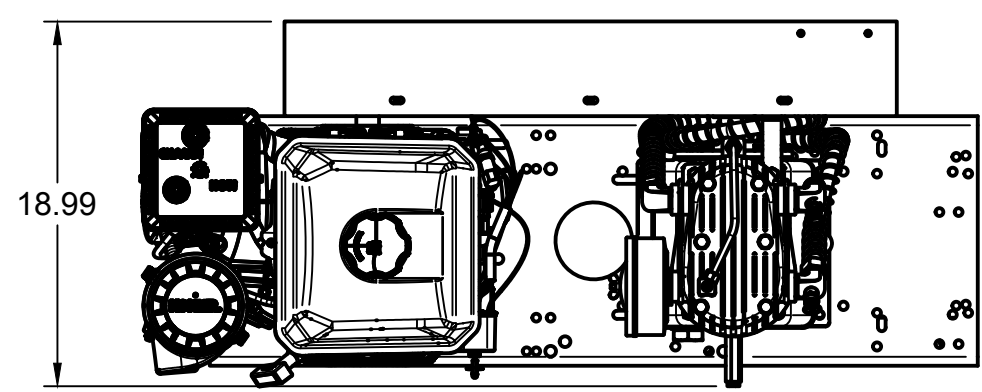

TOP VIEW

FRONT VIEW

SIDE VIEW

PARTS LIST

ITEM	QTY	PART NUMBER	DESCRIPTION
1	1	IAT-T30HG-LH4	30 GALLON HORIZ GAS BASIC
2	1	IAT-C143	14HP KOHLER BASIC SKID CA1BU

TANK DISCHARGE
OUTLET SIZE: 3/4"

4

3

A

A

PARTS LIST				PARTS LIST			
ITEM	QTY	PART NUMBER	DESCRIPTION	ITEM	QTY	PART NUMBER	DESCRIPTION
1	1	IAT-TP40BKWR (CURRENT)	40IN TOP PLATE	7	1	IAT-LPH1HUB	1"H HUB
2	1	IAT-CH440	14HP KOHLER ENGINE	8	1	IAT-LP2B495H	PULLEY (2BK52H)
3	1	IAT-BG5X18X32X10G-V2	BELT GUARD 11-15 HP GAS EU	9	1	IAT-TCSP-H-5565-B	5.5 HP HONDA THROTTLE CONTRO
4	1	IAT-OIL-DRAIN	OIL DRAIN	10	1	IAT-LH4TB	5 HP BARE PUMP TWO STAGE
5	1	IAT-MOTOR-ADJST BRKT	MOTOR ADJUSTMENT BRACKET	11	2	IAT-B68	BELT
6	1	IAT-1/8X1X12	STRAP BELT GUARD				

B

BOTTOM VIEW

PARTS LIST				PARTS LIST			
ITEM	QTY	PART NUMBER	DESCRIPTION	ITEM	QTY	PART NUMBER	DESCRIPTION
1	1	IAT-30HNTP-BKWR	30 GALLON TANK	7	1	IAT-PF3/4PLUG	3/4" PLUG
2	1	IAT-NG-49-95-125	PILOT VALVE 95-125 1/2" JIC	8	4	IAT-3X1.8X.7D	RUBBER PAD FOR TOP PLATES
3	1	IAT-PF1/2X4NIP	1/2X4NIPPLE	9	1	IAT-ST25-200	SAFETY VALVE 200 PSI
4	1	IAT-PF3/4X1/2REDUCE	3/4X1/2 REDUCER GALV	10	1	IAT-BDC604-04	1/4 PIPE DRAIN COCK
5	1	IAT-PF1/2COUPLER	1/2" COUPLER GALV	11	1	IAT-BPC-2501-04-02	1/8 P X 1/4 COMP PUSH LOK 90
6	1	IAT-PSB20	AIR GAUGE BACK MT 1/4				