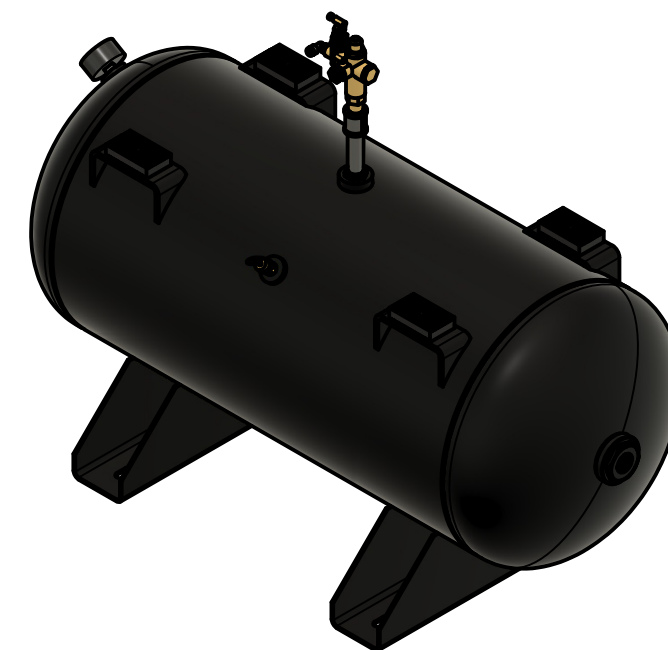

TOP VIEW

FRONT VIEW

SIDE VIEW

PARTS LIST

ITEM	QTY	PART NUMBER	DESCRIPTION
1	1	IAT-T30HG-LH4	30 GALLON HORIZ GAS BASIC
2	1	IAT-C143	14HP KOHLER BASIC SKID CA1BU

TANK DISCHARGE
OUTLET SIZE: 3/4"

4

3

A

A

PARTS LIST				PARTS LIST			
ITEM	QTY	PART NUMBER	DESCRIPTION	ITEM	QTY	PART NUMBER	DESCRIPTION
1	1	IAT-TP40BKWR (CURRENT)	40IN TOP PLATE	7	1	IAT-LPH1HUB	1"H HUB
2	1	IAT-CH440	14HP KOHLER ENGINE	8	1	IAT-LP2B495H	PULLEY (2BK52H)
3	1	IAT-BG5X18X32X10G-V2	BELT GUARD 11-15 HP GAS EU	9	1	IAT-TCSP-H-5565-B	5.5 HP HONDA THROTTLE CONTRO
4	1	IAT-OIL-DRAIN	OIL DRAIN	10	1	IAT-LH4TB	5 HP BARE PUMP TWO STAGE
5	1	IAT-MOTOR-ADJST BRKT	MOTOR ADJUSTMENT BRACKET	11	2	IAT-B68	BELT
6	1	IAT-1/8X1X12	STRAP BELT GUARD				

D

D

TOP VIEW

C

C

FRONT VIEW

SIDE VIEW

B

B

BOTTOM VIEW

PARTS LIST				PARTS LIST			
ITEM	QTY	PART NUMBER	DESCRIPTION	ITEM	QTY	PART NUMBER	DESCRIPTION
1	1	IAT-30HNTP-BKWR	30 GALLON TANK	7	1	IAT-PF3/4PLUG	3/4" PLUG
2	1	IAT-NG-49-95-125	PILOT VALVE 95-125 1/2" JIC	8	4	IAT-3X1.8X.7D	RUBBER PAD FOR TOP PLATES
3	1	IAT-PF1/2X4NIP	1/2X4NIPPLE	9	1	IAT-ST25-200	SAFETY VALVE 200 PSI
4	1	IAT-PF3/4X1/2REDUCE	3/4X1/2 REDUCER GALV	10	1	IAT-BDC604-04	1/4 PIPE DRAIN COCK
5	1	IAT-PF1/2COUPLER	1/2" COUPLER GALV	11	1	IAT-BPC-2501-04-02	1/8 P X 1/4 COMP PUSH LOK 90
6	1	IAT-PSB20	AIR GAUGE BACK MT 1/4				