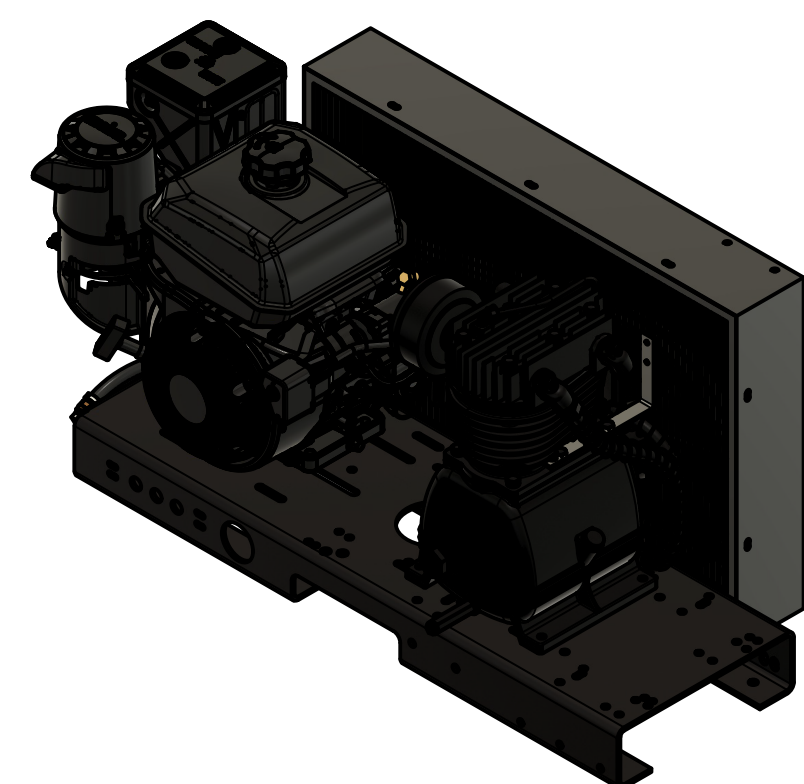

TOP VIEW

FRONT VIEW

SIDE VIEW

PARTS LIST

ITEM	QTY	PART NUMBER	DESCRIPTION
1	1	IAT-T30HG-LH4	30 GALLON HORIZ GAS BASIC
2	1	IAT-C143	14HP KOHLER BASIC SKID CA1BU

TANK DISCHARGE
OUTLET SIZE: 3/4"

4

3

A

A

PARTS LIST				PARTS LIST			
ITEM	QTY	PART NUMBER	DESCRIPTION	ITEM	QTY	PART NUMBER	DESCRIPTION
1	1	IAT-TP40BKWR (CURRENT)	40IN TOP PLATE	7	1	IAT-LPH1HUB	1"H HUB
2	1	IAT-CH440	14HP KOHLER ENGINE	8	1	IAT-LP2B495H	PULLEY (2BK52H)
3	1	IAT-BG5X18X32X10G-V2	BELT GUARD 11-15 HP GAS EU	9	1	IAT-TCSP-H-5565-B	5.5 HP HONDA THROTTLE CONTRO
4	1	IAT-OIL-DRAIN	OIL DRAIN	10	1	IAT-LH4TB	5 HP BARE PUMP TWO STAGE
5	1	IAT-MOTOR-ADJST BRKT	MOTOR ADJUSTMENT BRACKET	11	2	IAT-B68	BELT
6	1	IAT-1/8X1X12	STRAP BELT GUARD				

B

BOTTOM VIEW

PARTS LIST				PARTS LIST			
ITEM	QTY	PART NUMBER	DESCRIPTION	ITEM	QTY	PART NUMBER	DESCRIPTION
1	1	IAT-30HNTP-BKWR	30 GALLON TANK	7	1	IAT-PF3/4PLUG	3/4" PLUG
2	1	IAT-NG-49-95-125	PILOT VALVE 95-125 1/2" JIC	8	4	IAT-3X1.8X.7D	RUBBER PAD FOR TOP PLATES
3	1	IAT-PF1/2X4NIP	1/2X4NIPPLE	9	1	IAT-ST25-200	SAFETY VALVE 200 PSI
4	1	IAT-PF3/4X1/2REDUCE	3/4X1/2 REDUCER GALV	10	1	IAT-BDC604-04	1/4 PIPE DRAIN COCK
5	1	IAT-PF1/2COUPLER	1/2" COUPLER GALV	11	1	IAT-BPC-2501-04-02	1/8 P X 1/4 COMP PUSH LOK 90
6	1	IAT-PSB20	AIR GAUGE BACK MT 1/4				