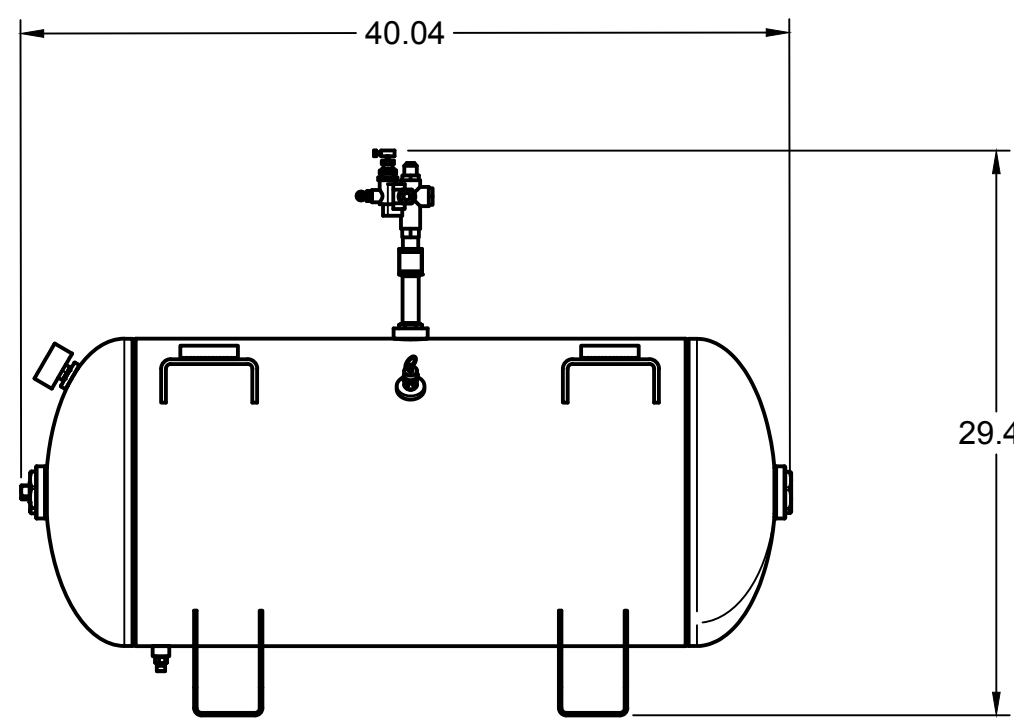

A

A

PARTS LIST				PARTS LIST			
ITEM	QTY	PART NUMBER	DESCRIPTION	ITEM	QTY	PART NUMBER	DESCRIPTION
1	1	IAT-TP40BKWR (CURRENT)	40IN TOP PLATE	7	1	IAT-LPH1HUB	1"H HUB
2	1	IAT-CH440	14HP KOHLER ENGINE	8	1	IAT-LP2B495H	PULLEY (2BK52H)
3	1	IAT-BG5X18X32X10G-V2	BELT GUARD 11-15 HP GAS EU	9	1	IAT-TCSP-H-5565-B	5.5 HP HONDA THROTTLE CONTRO
4	1	IAT-OIL-DRAIN	OIL DRAIN	10	1	IAT-LH4TB	5 HP BARE PUMP TWO STAGE
5	1	IAT-MOTOR-ADJST BRKT	MOTOR ADJUSTMENT BRACKET	11	2	IAT-B68	BELT
6	1	IAT-1/8X1X12	STRAP BELT GUARD				

D

D

TOP VIEW

C

C

FRONT VIEW

SIDE VIEW

B

B

BOTTOM VIEW

PARTS LIST				PARTS LIST			
ITEM	QTY	PART NUMBER	DESCRIPTION	ITEM	QTY	PART NUMBER	DESCRIPTION
1	1	IAT-30HNTP-BKWR	30 GALLON TANK	7	1	IAT-PF3/4PLUG	3/4" PLUG
2	1	IAT-NG-49-95-125	PILOT VALVE 95-125 1/2" JIC	8	4	IAT-3X1.8X.7D	RUBBER PAD FOR TOP PLATES
3	1	IAT-PF1/2X4NIP	1/2X4NIPPLE	9	1	IAT-ST25-200	SAFETY VALVE 200 PSI
4	1	IAT-PF3/4X1/2REDUCE	3/4X1/2 REDUCER GALV	10	1	IAT-BDC604-04	1/4 PIPE DRAIN COCK
5	1	IAT-PF1/2COUPLER	1/2" COUPLER GALV	11	1	IAT-BPC-2501-04-02	1/8 P X 1/4 COMP PUSH LOK 90
6	1	IAT-PSB20	AIR GAUGE BACK MT 1/4				