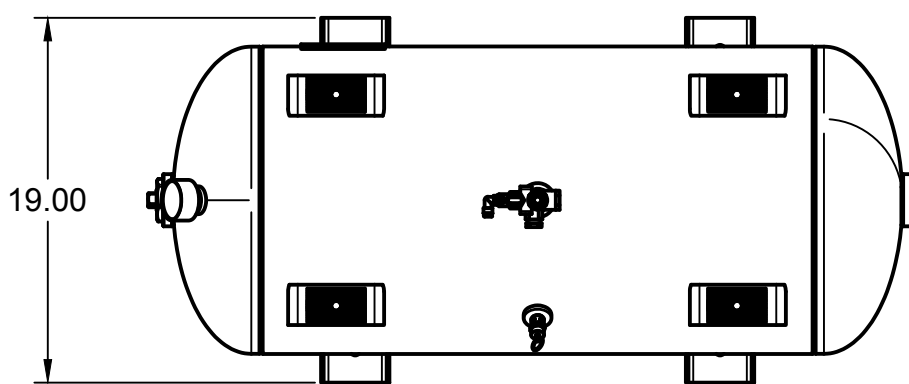

A

A

PARTS LIST				PARTS LIST			
ITEM	QTY	PART NUMBER	DESCRIPTION	ITEM	QTY	PART NUMBER	DESCRIPTION
1	1	IAT-TP40BKWR (CURRENT)	40IN TOP PLATE	7	1	IAT-LPH1HUB	1"H HUB
2	1	IAT-CH440	14HP KOHLER ENGINE	8	1	IAT-LP2B495H	PULLEY (2BK52H)
3	1	IAT-BG5X18X32X10G-V2	BELT GUARD 11-15 HP GAS EU	9	1	IAT-TCSP-H-5565-B	5.5 HP HONDA THROTTLE CONTRO
4	1	IAT-OIL-DRAIN	OIL DRAIN	10	1	IAT-LH4TB	5 HP BARE PUMP TWO STAGE
5	1	IAT-MOTOR-ADJST BRKT	MOTOR ADJUSTMENT BRACKET	11	2	IAT-B68	BELT
6	1	IAT-1/8X1X12	STRAP BELT GUARD				

D

D

TOP VIEW

C

C

FRONT VIEW

SIDE VIEW

B