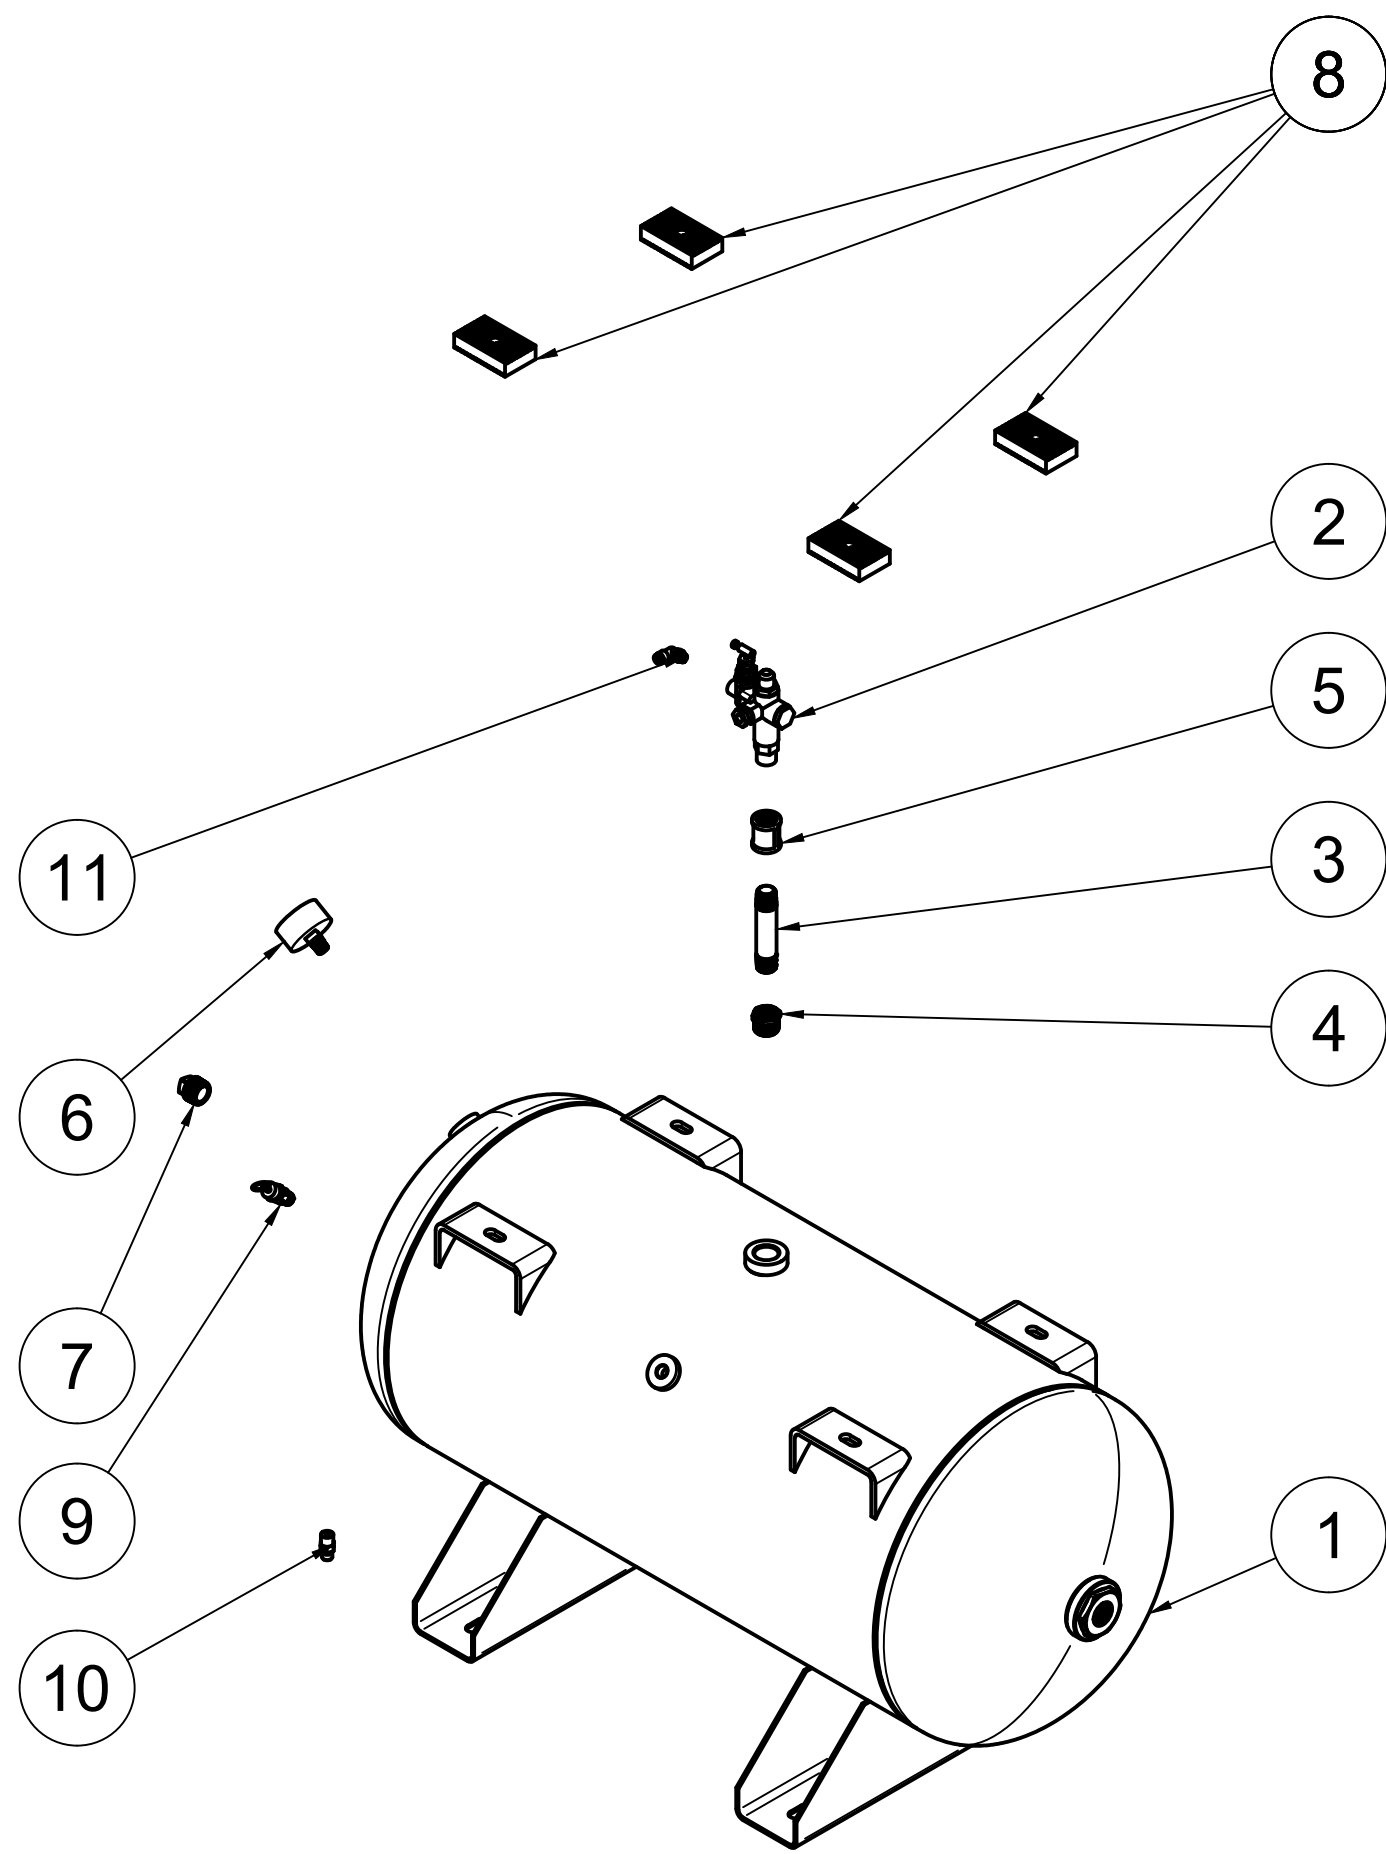

A

A

PARTS LIST				PARTS LIST			
ITEM	QTY	PART NUMBER	DESCRIPTION	ITEM	QTY	PART NUMBER	DESCRIPTION
1	1	IAT-TP40BKWR (CURRENT)	40IN TOP PLATE	7	1	IAT-LPH1HUB	1"H HUB
2	1	IAT-CH440	14HP KOHLER ENGINE	8	1	IAT-LP2B495H	PULLEY (2BK52H)
3	1	IAT-BG5X18X32X10G-V2	BELT GUARD 11-15 HP GAS EU	9	1	IAT-TCSP-H-5565-B	5.5 HP HONDA THROTTLE CONTRO
4	1	IAT-OIL-DRAIN	OIL DRAIN	10	1	IAT-LH4TB	5 HP BARE PUMP TWO STAGE
5	1	IAT-MOTOR-ADJST BRKT	MOTOR ADJUSTMENT BRACKET	11	2	IAT-B68	BELT
6	1	IAT-1/8X1X12	STRAP BELT GUARD				

D

D

TOP VIEW

C

C

FRONT VIEW

SIDE VIEW

B

B

BOTTOM VIEW

PARTS LIST				PARTS LIST			
ITEM	QTY	PART NUMBER	DESCRIPTION	ITEM	QTY	PART NUMBER	DESCRIPTION
1	1	IAT-30HNTP-BKWR	30 GALLON TANK	7	1	IAT-PF3/4PLUG	3/4" PLUG
2	1	IAT-NG-49-95-125	PILOT VALVE 95-125 1/2" JIC	8	4	IAT-3X1.8X.7D	RUBBER PAD FOR TOP PLATES
3	1	IAT-PF1/2X4NIP	1/2X4NIPPLE	9	1	IAT-ST25-200	SAFETY VALVE 200 PSI
4	1	IAT-PF3/4X1/2REDUCE	3/4X1/2 REDUCER GALV	10	1	IAT-BDC604-04	1/4 PIPE DRAIN COCK
5	1	IAT-PF1/2COUPLER	1/2" COUPLER GALV	11	1	IAT-BPC-2501-04-02	1/8 P X 1/4 COMP PUSH LOK 90
6	1	IAT-PSB20	AIR GAUGE BACK MT 1/4				