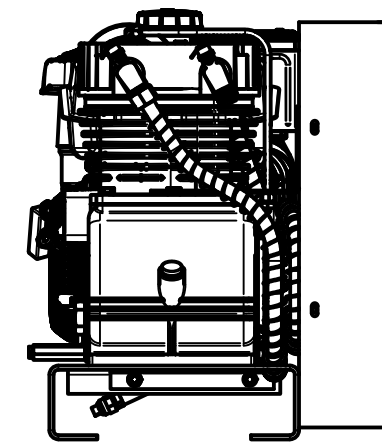

TOP VIEW

FRONT VIEW

SIDE VIEW

PARTS LIST

ITEM	QTY	PART NUMBER	DESCRIPTION
1	1	IAT-T30HG-LH4	30 GALLON HORIZ GAS BASIC
2	1	IAT-C143	14HP KOHLER BASIC SKID CA1BU

TANK DISCHARGE
OUTLET SIZE: 3/4"

4

3

A

A

PARTS LIST				PARTS LIST			
ITEM	QTY	PART NUMBER	DESCRIPTION	ITEM	QTY	PART NUMBER	DESCRIPTION
1	1	IAT-TP40BKWR (CURRENT)	40IN TOP PLATE	7	1	IAT-LPH1HUB	1"H HUB
2	1	IAT-CH440	14HP KOHLER ENGINE	8	1	IAT-LP2B495H	PULLEY (2BK52H)
3	1	IAT-BG5X18X32X10G-V2	BELT GUARD 11-15 HP GAS EU	9	1	IAT-TCSP-H-5565-B	5.5 HP HONDA THROTTLE CONTRO
4	1	IAT-OIL-DRAIN	OIL DRAIN	10	1	IAT-LH4TB	5 HP BARE PUMP TWO STAGE
5	1	IAT-MOTOR-ADJST BRKT	MOTOR ADJUSTMENT BRACKET	11	2	IAT-B68	BELT
6	1	IAT-1/8X1X12	STRAP BELT GUARD				