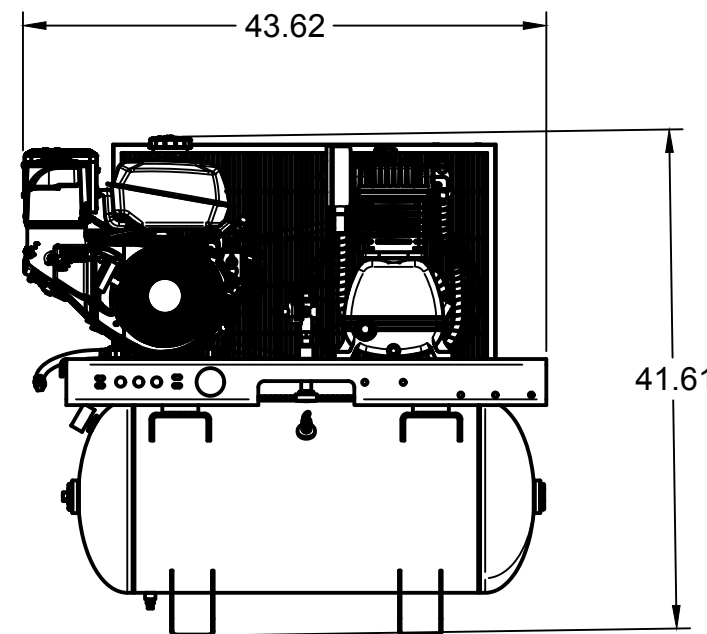

TOP VIEW

FRONT VIEW

SIDE VIEW

PARTS LIST

ITEM	QTY	PART NUMBER	DESCRIPTION
1	1	IAT-T30HG-LH4	30 GALLON HORIZ GAS BASIC
2	1	IAT-C143	14HP KOHLER BASIC SKID CA1BU

TANK DISCHARGE
OUTLET SIZE: 3/4"

4

3

A

A

PARTS LIST				PARTS LIST			
ITEM	QTY	PART NUMBER	DESCRIPTION	ITEM	QTY	PART NUMBER	DESCRIPTION
1	1	IAT-TP40BKWR (CURRENT)	40IN TOP PLATE	7	1	IAT-LPH1HUB	1"H HUB
2	1	IAT-CH440	14HP KOHLER ENGINE	8	1	IAT-LP2B495H	PULLEY (2BK52H)
3	1	IAT-BG5X18X32X10G-V2	BELT GUARD 11-15 HP GAS EU	9	1	IAT-TCSP-H-5565-B	5.5 HP HONDA THROTTLE CONTRO
4	1	IAT-OIL-DRAIN	OIL DRAIN	10	1	IAT-LH4TB	5 HP BARE PUMP TWO STAGE
5	1	IAT-MOTOR-ADJST BRKT	MOTOR ADJUSTMENT BRACKET	11	2	IAT-B68	BELT
6	1	IAT-1/8X1X12	STRAP BELT GUARD				

B

BOTTOM VIEW

PARTS LIST				PARTS LIST			
ITEM	QTY	PART NUMBER	DESCRIPTION	ITEM	QTY	PART NUMBER	DESCRIPTION
1	1	IAT-30HNTP-BKWR	30 GALLON TANK	7	1	IAT-PF3/4PLUG	3/4" PLUG
2	1	IAT-NG-49-95-125	PILOT VALVE 95-125 1/2" JIC	8	4	IAT-3X1.8X.7D	RUBBER PAD FOR TOP PLATES
3	1	IAT-PF1/2X4NIP	1/2X4NIPPLE	9	1	IAT-ST25-200	SAFETY VALVE 200 PSI
4	1	IAT-PF3/4X1/2REDUCE	3/4X1/2 REDUCER GALV	10	1	IAT-BDC604-04	1/4 PIPE DRAIN COCK
5	1	IAT-PF1/2COUPLER	1/2" COUPLER GALV	11	1	IAT-BPC-2501-04-02	1/8 P X 1/4 COMP PUSH LOK 90
6	1	IAT-PSB20	AIR GAUGE BACK MT 1/4				