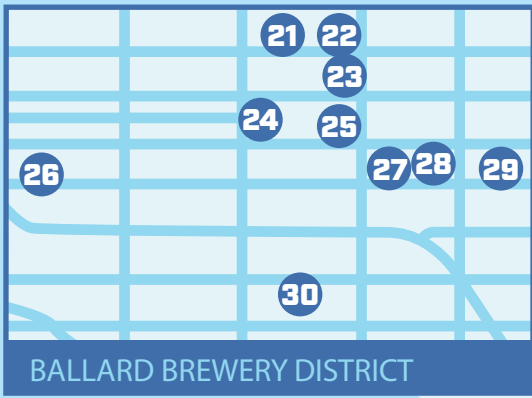

SEATTLE BREWERIES!

GET THE LIST ON
GOOGLE MAPS!

BALLARD

DOWNTOWN BALLARD

- 20 Cloudburst On Shilshole
- BALLARD BREWERY DISTRICT**
- 21 Obec Brewing
- 22 Stoup Brewing - Ballard
- 23 Urban Family Brewing Co.
- 24 Reuben's Brews - Ballard
- 25 Wheelie Pop Brewing
- 26 Old Stove Brewing Co - Gardens
- 27 Fair Isle Brewing
- 28 Lucky Envelope Brewing
- 29 Bale Breaker + Yonder Taproom
- 30 Maritime Pacific Brewing Company + Rooftop Brewing Co.
- Breakthru Brewing (no taproom)

CENTRAL SEATTLE

INTERBAY/MAGNOLIA

- 31 Dirty Couch Brewing
- 32 Bizarre Brewing
- 33 Figurehead Brewing Magnolia
- 34 Old Stove Brewing Co. - Ship Canal
- 35 Holy Mountain Brewing Co. - Interbay

QUEEN ANNE/UPTOWN

UNIVERSITY DISTRICT

- 10 Aslan Brewing - Tangletoen
- 11 Ladd & Lass Brewing
- 12 Big Time Brewery & Alehouse

RAVENNA/ROOSEVELT

- 13 Human People Beer
- 14 Ravenna Brewing Company
- 15 Burke-Gilman Brewing Company

SEWARD PARK/COLUMBIA CITY

- 61 Aslan Brewing - Seward Park
- 62 Fremont Brewing - Columbia City
- 63 Flying Lion Brewing

WHITE CENTER

- 64 Machine House Brewery
- 65 Future Primitive - White Center

* New location, see website for details