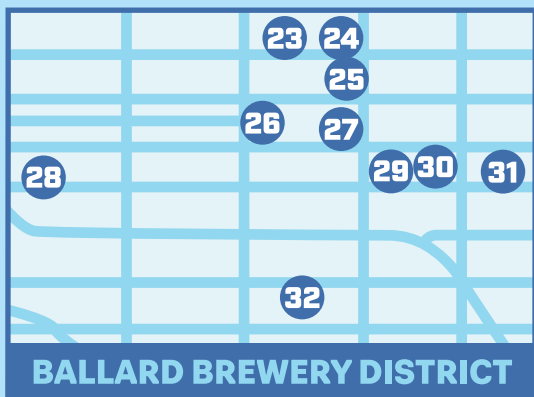

SEATTLE BREWERIES!

GET THE LIST ON
GOOGLE MAPS!

BALLARD BREWERY DISTRICT

BALLARD

DOWNTOWN BALLARD

21 Single Hill Commons

22 Cloudburst On Shilshole

BALLARD BREWERY DISTRICT

23 Obec Brewing

24 Stoup Brewing - Ballard

25 Urban Family Brewing Co.

26 Reuben's Brews - Ballard

27 Wheelie Pop Brewing

28 Old Stove Brewing Co - Gardens

29 Fair Isle Brewing

30 Lucky Envelope Brewing

31 Bale Breaker + Yonder Taproom

32 Maritime Pacific Brewing Company

+ Rooftop Brewing Co.

Breakthru Brewing (no taproom)

CENTRAL SEATTLE

INTERBAY/MAGNOLIA

33 Dirty Couch Brewing

34 Bizarre Brewing

62 Jellyfish Brewing - Georgetown

Douglas/Little Letters (no taproom)

SEWARD PARK/COLUMBIA CITY

63 Aslan Brewing - Seward Park

64 Fremont Brewing - Columbia City

65 Flying Lion Brewing

66 Machine House Brewery