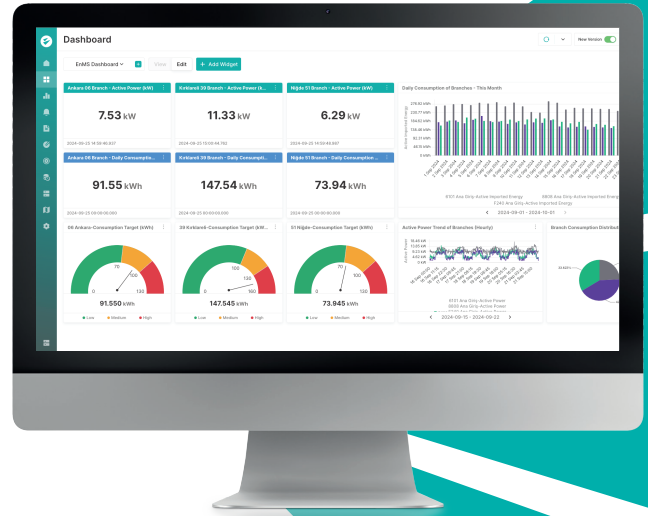

inavitas

EnMS (Energy Management System for Businesses)

Energy Management Systems (EnMS) enable end users to monitor and optimise their energy consumption, enabling sustainable management approaches and cost savings. Inavitas EnMS allows the entire portfolio to be monitored from a single point, helps to increase energy efficiency and make it permanent thanks to its advanced visualisation, analysis, forecasting capabilities as well as automated control mechanisms. Our innovative technology empowers consumers to make informed decisions that optimise energy use, providing a sustainable and cost-effective energy management opportunity.

EnMS (Energy Management System for Businesses)

Energy Analytic Panel

Summary and instant information of all units: Instant power, total consumption, invoice tracking, etc.

Analytic Module

Detailed data analysis with selected units and parameters

Easy data analysis and reporting

What Our Solution Offers?

Real-time monitoring of consumption and production of all facilities on a single platform

Easy scaling for changing energy needs thanks to its modular and flexible structure

Real-time consumption and reactive penalty notifications

Customizable and periodic report formats

Visualized tracking of data with single line drawings and symbols

Explore integratable solutions to perfectly fit your needs