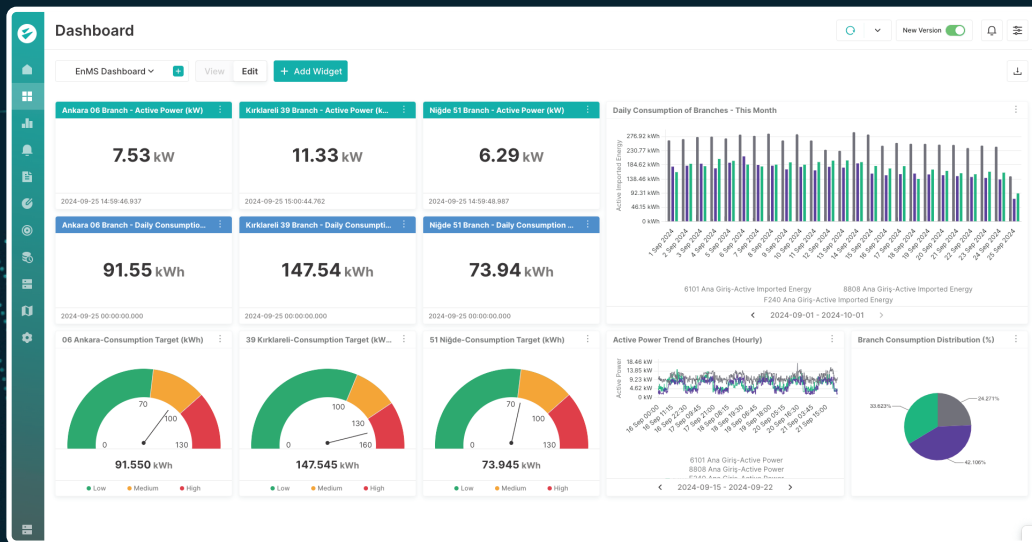

EnMS (Energy Management System for Businesses)

Energy Analytic Panel

Summary and instant information of all units: Instant power, total consumption, invoice tracking, etc.

Analytic Module

Detailed data analysis with selected units and parameters

Tariff Module

Bill comparison by viewing used and alternative tariffs

Alarm Module

Retrospective alarm analysis and reporting

Map Module

Tracking loads on the map

Report Module

Reporting according to need in a dynamic structure