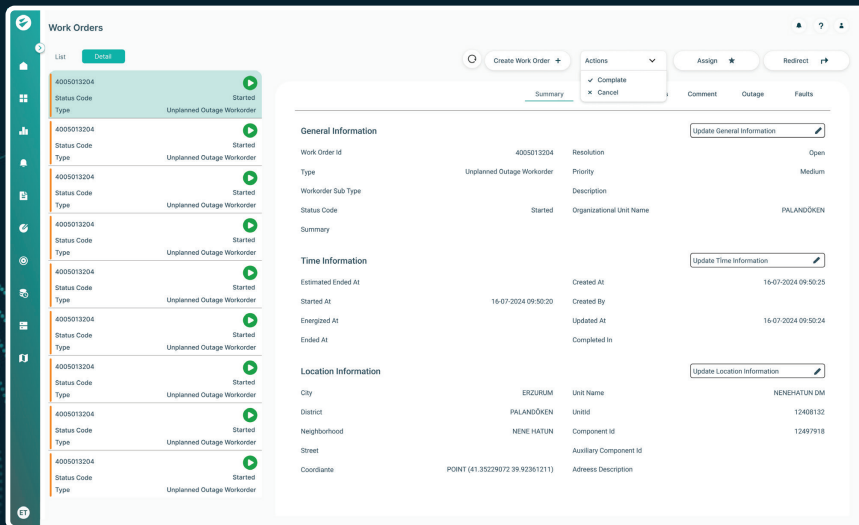

WFM (Workforce Management)

Resource Planning

Team-based plan definition by entering vehicle, personnel and team information

Work Order List and Work Order Detail Screen

Track work order statuses of different work order types from a single screen

Work Safety and Work Order Control Forms

Check team, tools and personal protective equipment

Map Module

Network control and work order creation on a map with geographic base

Comprehensive Control Capabilities

Creating teams on the platform, adding and sending documents for work orders and inventory management