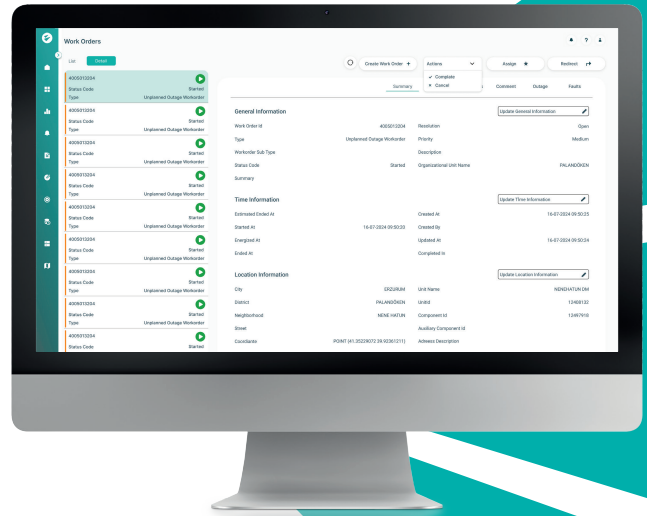

## WFM (Workforce Management)

Workforce Management Systems support energy industry operations by efficiently scheduling and deploying personnel and resources, enhancing productivity and service quality. Inavitas Workforce Management System ensures efficient scheduling, deployment, and resource management, revolutionizing productivity throughout your workforce.