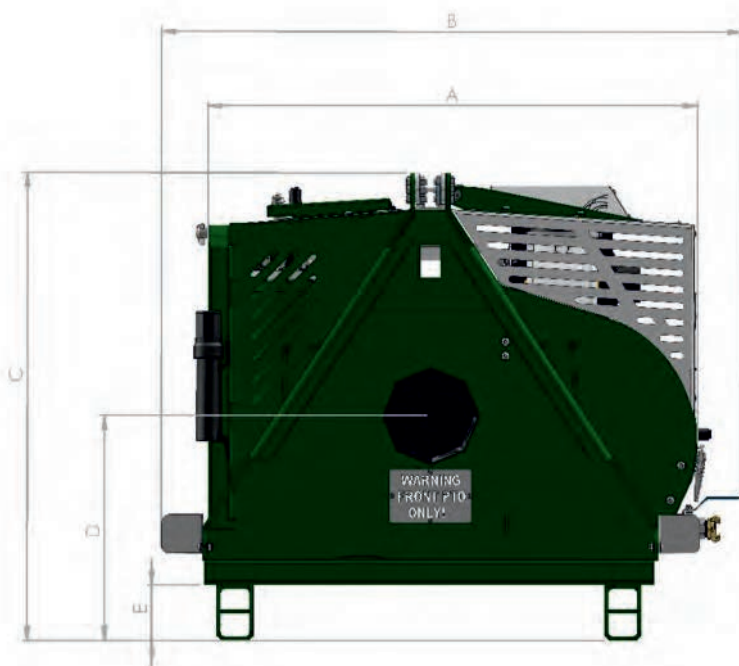

APPLIED VARIMOUNT 350 PTO COMPRESSOR – DIMENSION SPECIFICATION

Strømningshastighet 5.0 to 10.2 m³/min (176 cfm - 360 cfm) drifts-trykk 10 Bar