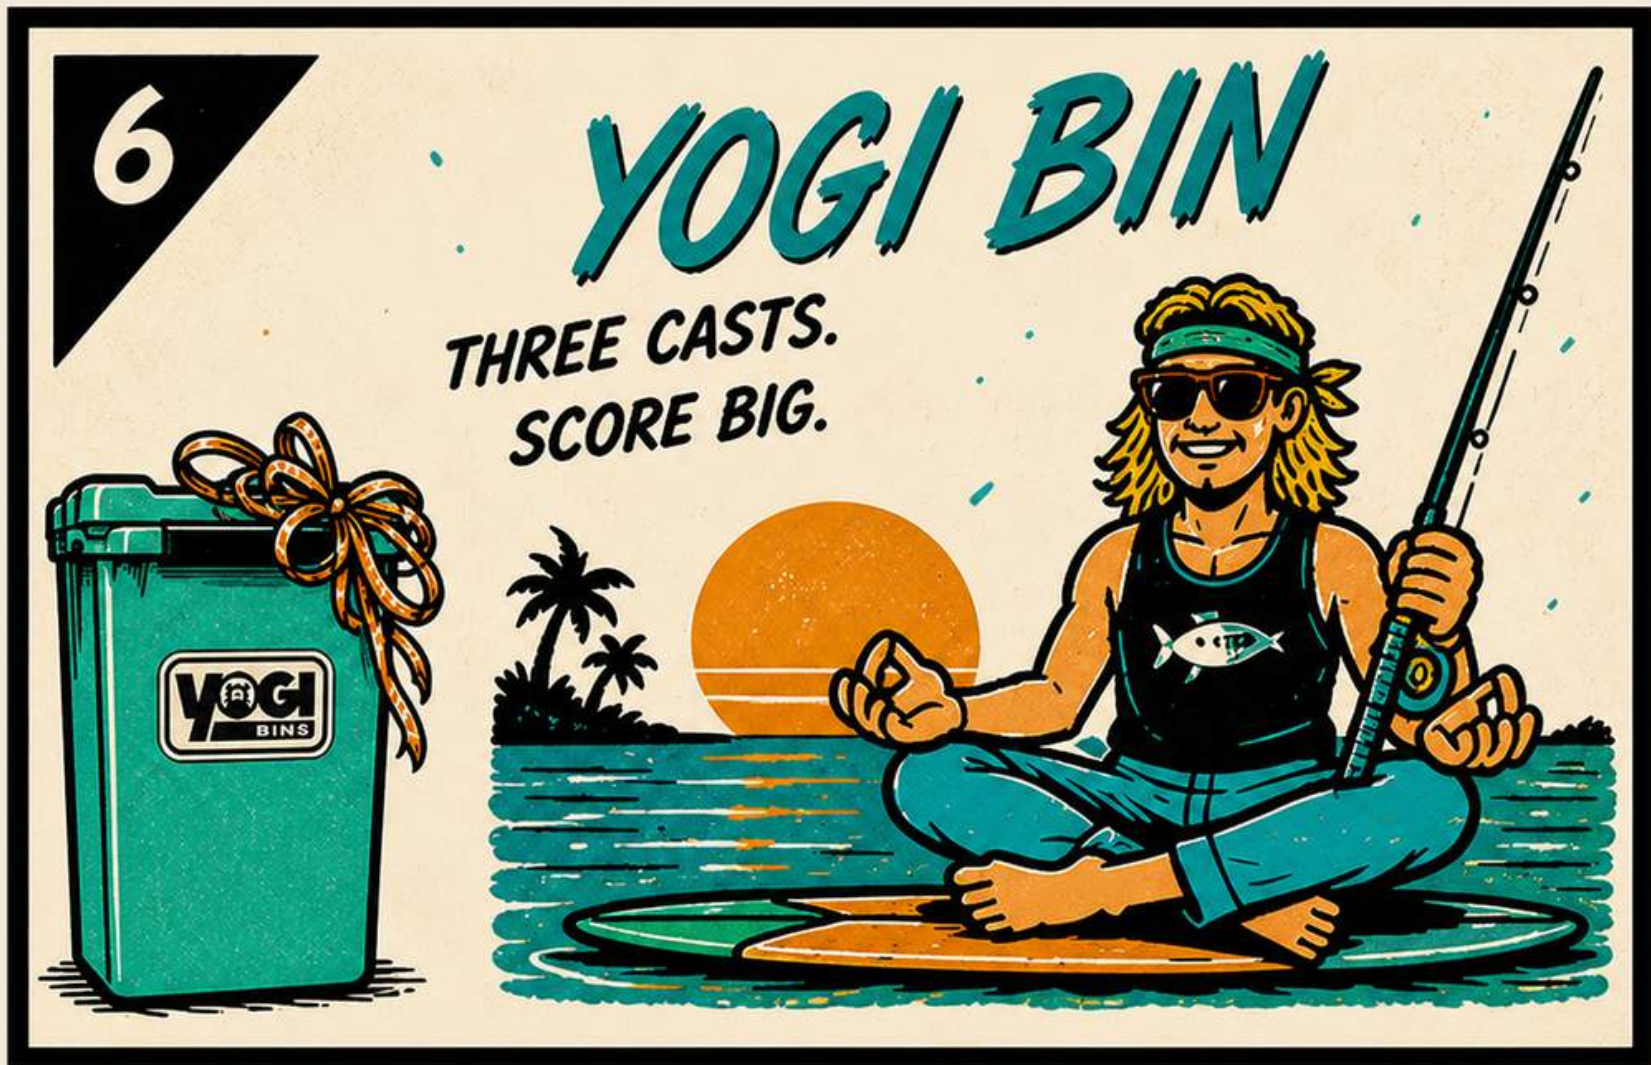

CHARLESTON
WATERKEEPER

PRESENTED BY

Haddrell's Point
Fin to Feather

SOUL FLY CHS

PRESENTED BY

SOUL FLY CHS

PRESENTED BY

Marsh
WEAR®

TURTLEBOX®

4 ***BUILD-A-FLY***
BLANE CHOCKLETT
BEN WHALLEY
BEGINNERS WELCOME!

An illustration of fly fishing equipment. At the top left, a black triangle contains the number '4'. Below it, the text 'BUILD-A-FLY' is written in a large, teal, hand-drawn font. Underneath, the names 'BLANE CHOCKLETT' and 'BEN WHALLEY' are written in a bold, black, sans-serif font. To the right, the phrase 'BEGINNERS WELCOME!' is written in a teal, hand-drawn font. The central illustration shows a fly fishing reel on the left, a spool of teal thread, a pair of teal-handled scissors, and a fly being worked on by a black vise. The fly has a yellow body and teal wings. The entire scene is set against a yellow background with a black border.