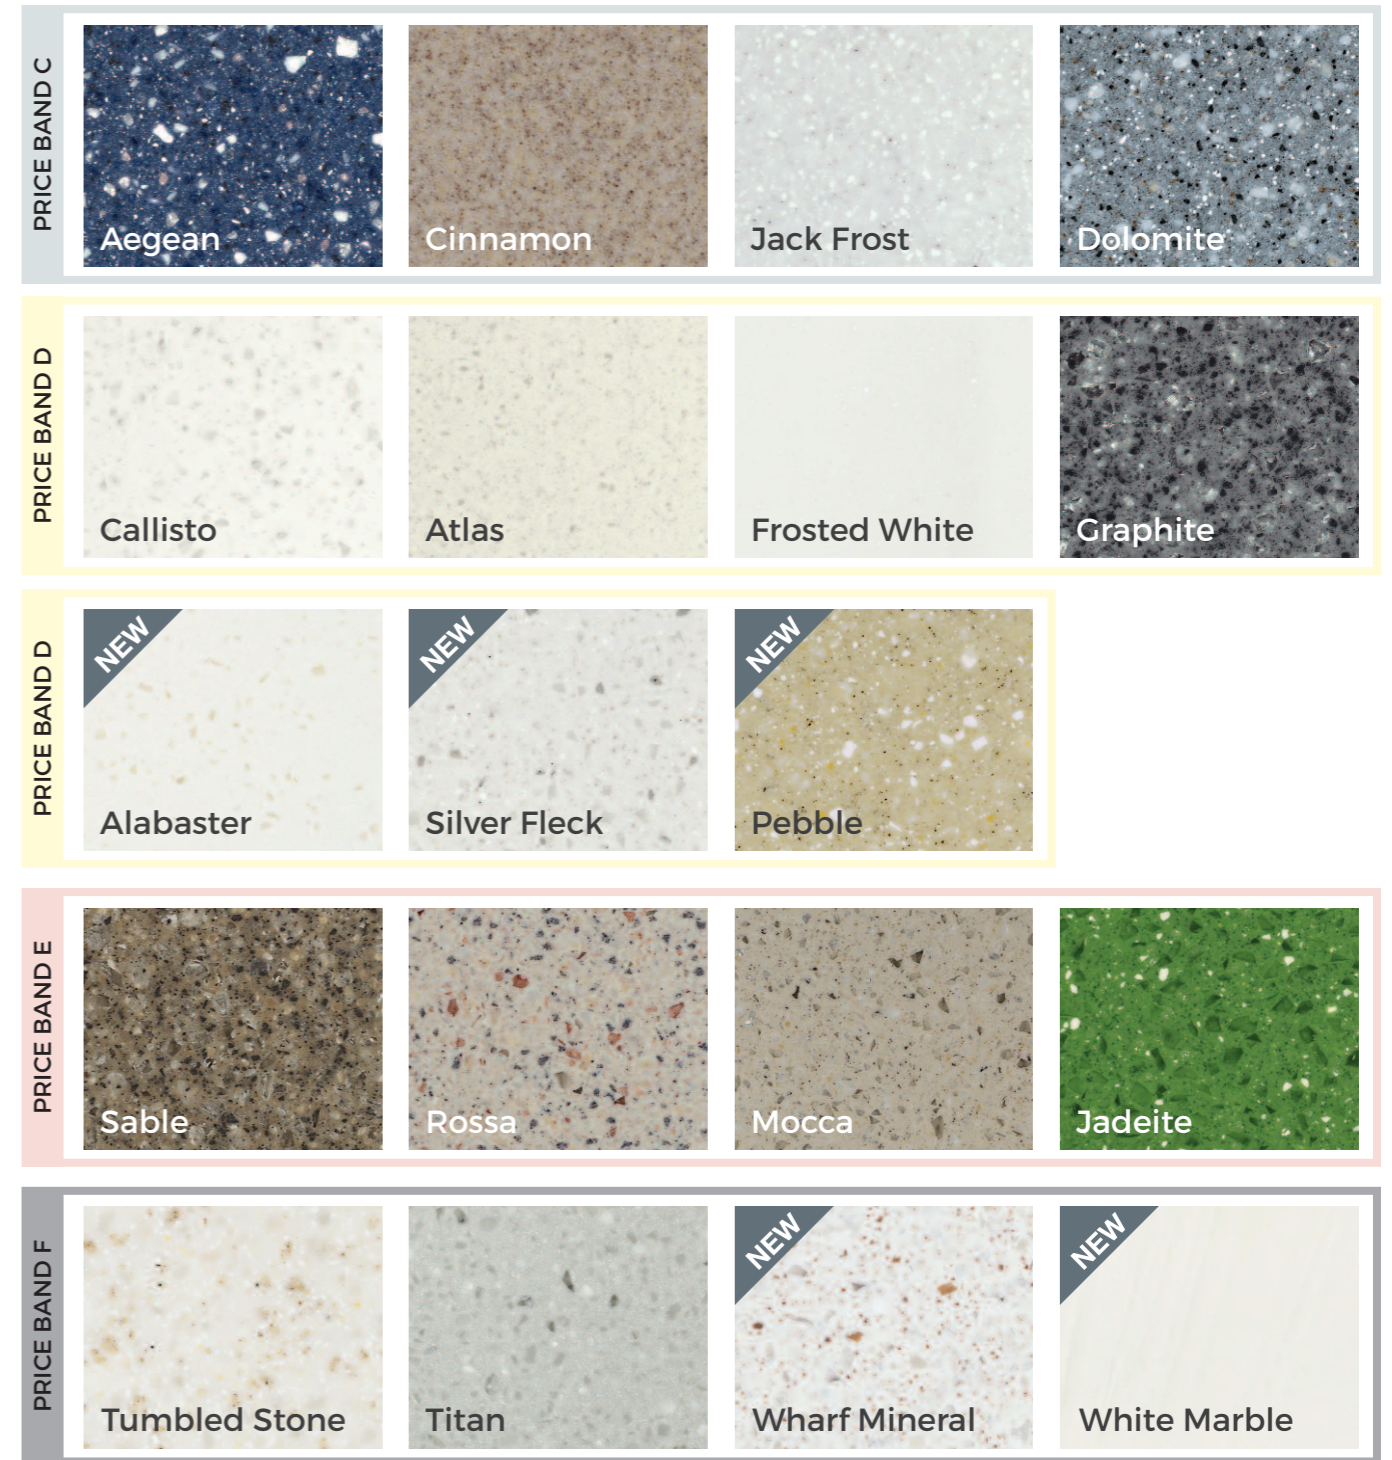

With one continuously flowing solid surface top, any length or depth can be made to perfectly fit your specific dimensions, and our guaranteed colour match means even large island and breakfast bar tops will look seamless.

↓
Alabaster (D)

NEW

↓
Silver Fleck (D)

Scale 1:1

NEW

Scale 1:1

↓
Pebble (D)

NEW

↓
Wharf Mineral (F)

Scale 1:1

NEW

Scale 1:1 This is a veined colour with implication around joins.

↓
White Marble (F)

Find your finish. wharf seamless décor options

Every décor in the wharf seamless worktop range has been designed to effortlessly complement the colour scheme of your kitchen or bathroom. Choose from 33 distinctive options, everything from natural plain colours and classic patterned stones to the guaranteed talking points of Aegean and Jadeite. Décor image scale is 1:2.