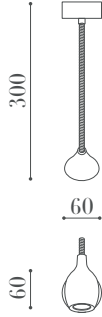

## PRODUCT SPEC SHEET

1197 LA

### ÖLÇÜLER / DIMENSIONS

### ÖZELLİKLER / FEATURES

- High Power LED