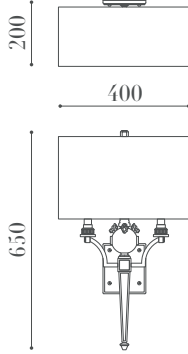

PRODUCT SPEC SHEET

1251 AP

ÖLÇÜLER / DIMENSIONS

MALZEMELER / MATERIALS

- Polyester Gövde
Polyester Body

BİTİŞ / FINISHES

- Elektrostatik Toz Boya
Electrostatic Powder Paint

ÖZELLİKLER / FEATURES