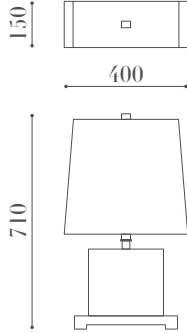

PRODUCT SPEC SHEET

2133 A

ÖLÇÜLER / DIMENSIONS

MALZEMELER / MATERIALS

- Metal & Mermer Gövde
Metal & Marble Body

BİTİŞ / FINISHES

- Satine Bitiş
Satin Finish

ÖZELLİKLER / FEATURES