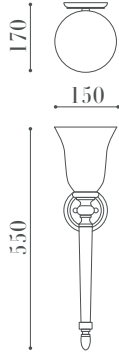

PRODUCT SPEC SHEET

2158 AP

ÖLÇÜLER / DIMENSIONS

MALZEMELER / MATERIALS

- Ahşap Gövde
Wood Body

BİTİŞ / FINISHES

- Yaş Boya
Waterborne Paint

ÖZELLİKLER / FEATURES

- Cam Difüzör
Glass Diffuser

MONTAJ / MOUNTING

- Duvar
Wall

- E-27 Duy
E-27 Socket

Artwork Selection
LMP - BY / SL

• Balıkhisar, Yıldırım Beyazıt Cd. No:84
06750 Akyurt - Ankara / Türkiye

• (+90 312) 444 0 528