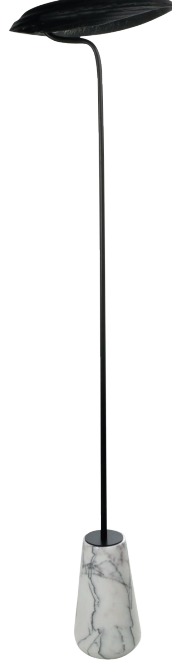

PRODUCT SPEC SHEET

4101 L

Feather  
Collection

ÖLÇÜLER / DIMENSIONS

MALZEMELER / MATERIALS

- Metal & Mermer Gövde  
Metal & Marble Body

BİTİŞ / FINISHES

- Elektrostatik Toz Boya  
Electrostatic Powder Paint

ÖZELLİKLER / FEATURES

- Fiberglas Difüzör  
Fiberglass Diffuser

MONTAJ / MOUNTING

- Zemin  
Floor

- G-9 Duy  
G-9 Socket

- Artwork Selection  
LMP-SY/DZ

• Balıkhisar, Yıldırım Beyazıt Cd. No:84  
06750 Akyurt - Ankara / Türkiye