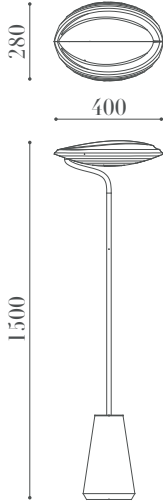

PRODUCT SPEC SHEET

4101 L

Feather  
Collection

ÖLÇÜLER / DIMENSIONS

MALZEMELER / MATERIALS

- Metal & Mermer Gövde  
Metal & Marble Body

BİTİŞ / FINISHES

- Elektrostatik Toz Boya  
Electrostatic Powder Paint

ÖZELLİKLER / FEATURES

- Fiberglas Difüzör  
Fiberglass Diffuser

MONTAJ / MOUNTING

- Zemin  
Floor

- G-9 Duy  
G-9 Socket

- Artwork Selection  
LMP-SY/DZ

• Balıkhisar, Yıldırım Beyazıt Cd. No:84  
06750 Akyurt - Ankara / Türkiye