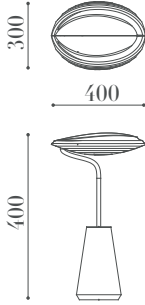

PRODUCT SPEC SHEET

4101 ML

Feather
Collection

ÖLÇÜLER / DIMENSIONS

MALZEMELER / MATERIALS

- Metal & Mermer Gövde
Metal & Marble Body

BİTİŞ / FINISHES

- Elektrostatik Toz Boya
Electrostatic Powder Paint