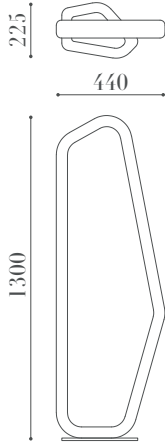

PRODUCT SPEC SHEET

4132 L

Alp  
Collection

ÖLÇÜLER / DIMENSIONS

MALZEMELER / MATERIALS

- Ahşap Gövde  
Wood Body

BİTİŞ / FINISHES

ÖZELLİKLER / FEATURES