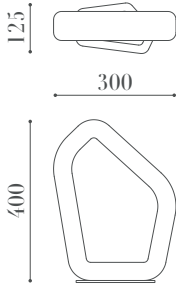

PRODUCT SPEC SHEET

4132 ML

Alp
Collection

ÖLÇÜLER / DIMENSIONS

MALZEMELER / MATERIALS

- Ahşap Gövde
Wood Body

BİTİŞ / FINISHES

ÖZELLİKLER / FEATURES