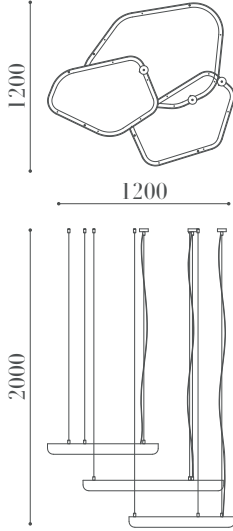

PRODUCT SPEC SHEET

4132 S

Alp
Collection

ÖLÇÜLER / DIMENSIONS

MALZEMELER / MATERIALS

- Ahşap Gövde
Wood Body

BİTİŞ / FINISHES

ÖZELLİKLER / FEATURES