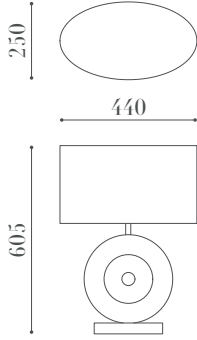

PRODUCT SPEC SHEET

4246 A

ÖLÇÜLER / DIMENSIONS

MALZEMELER / MATERIALS

- Polyester Gövde
Polyester Body

BİTİŞ / FINISHES

- Elektrostatik Toz Boya
Electrostatic Powder Paint

ÖZELLİKLER / FEATURES