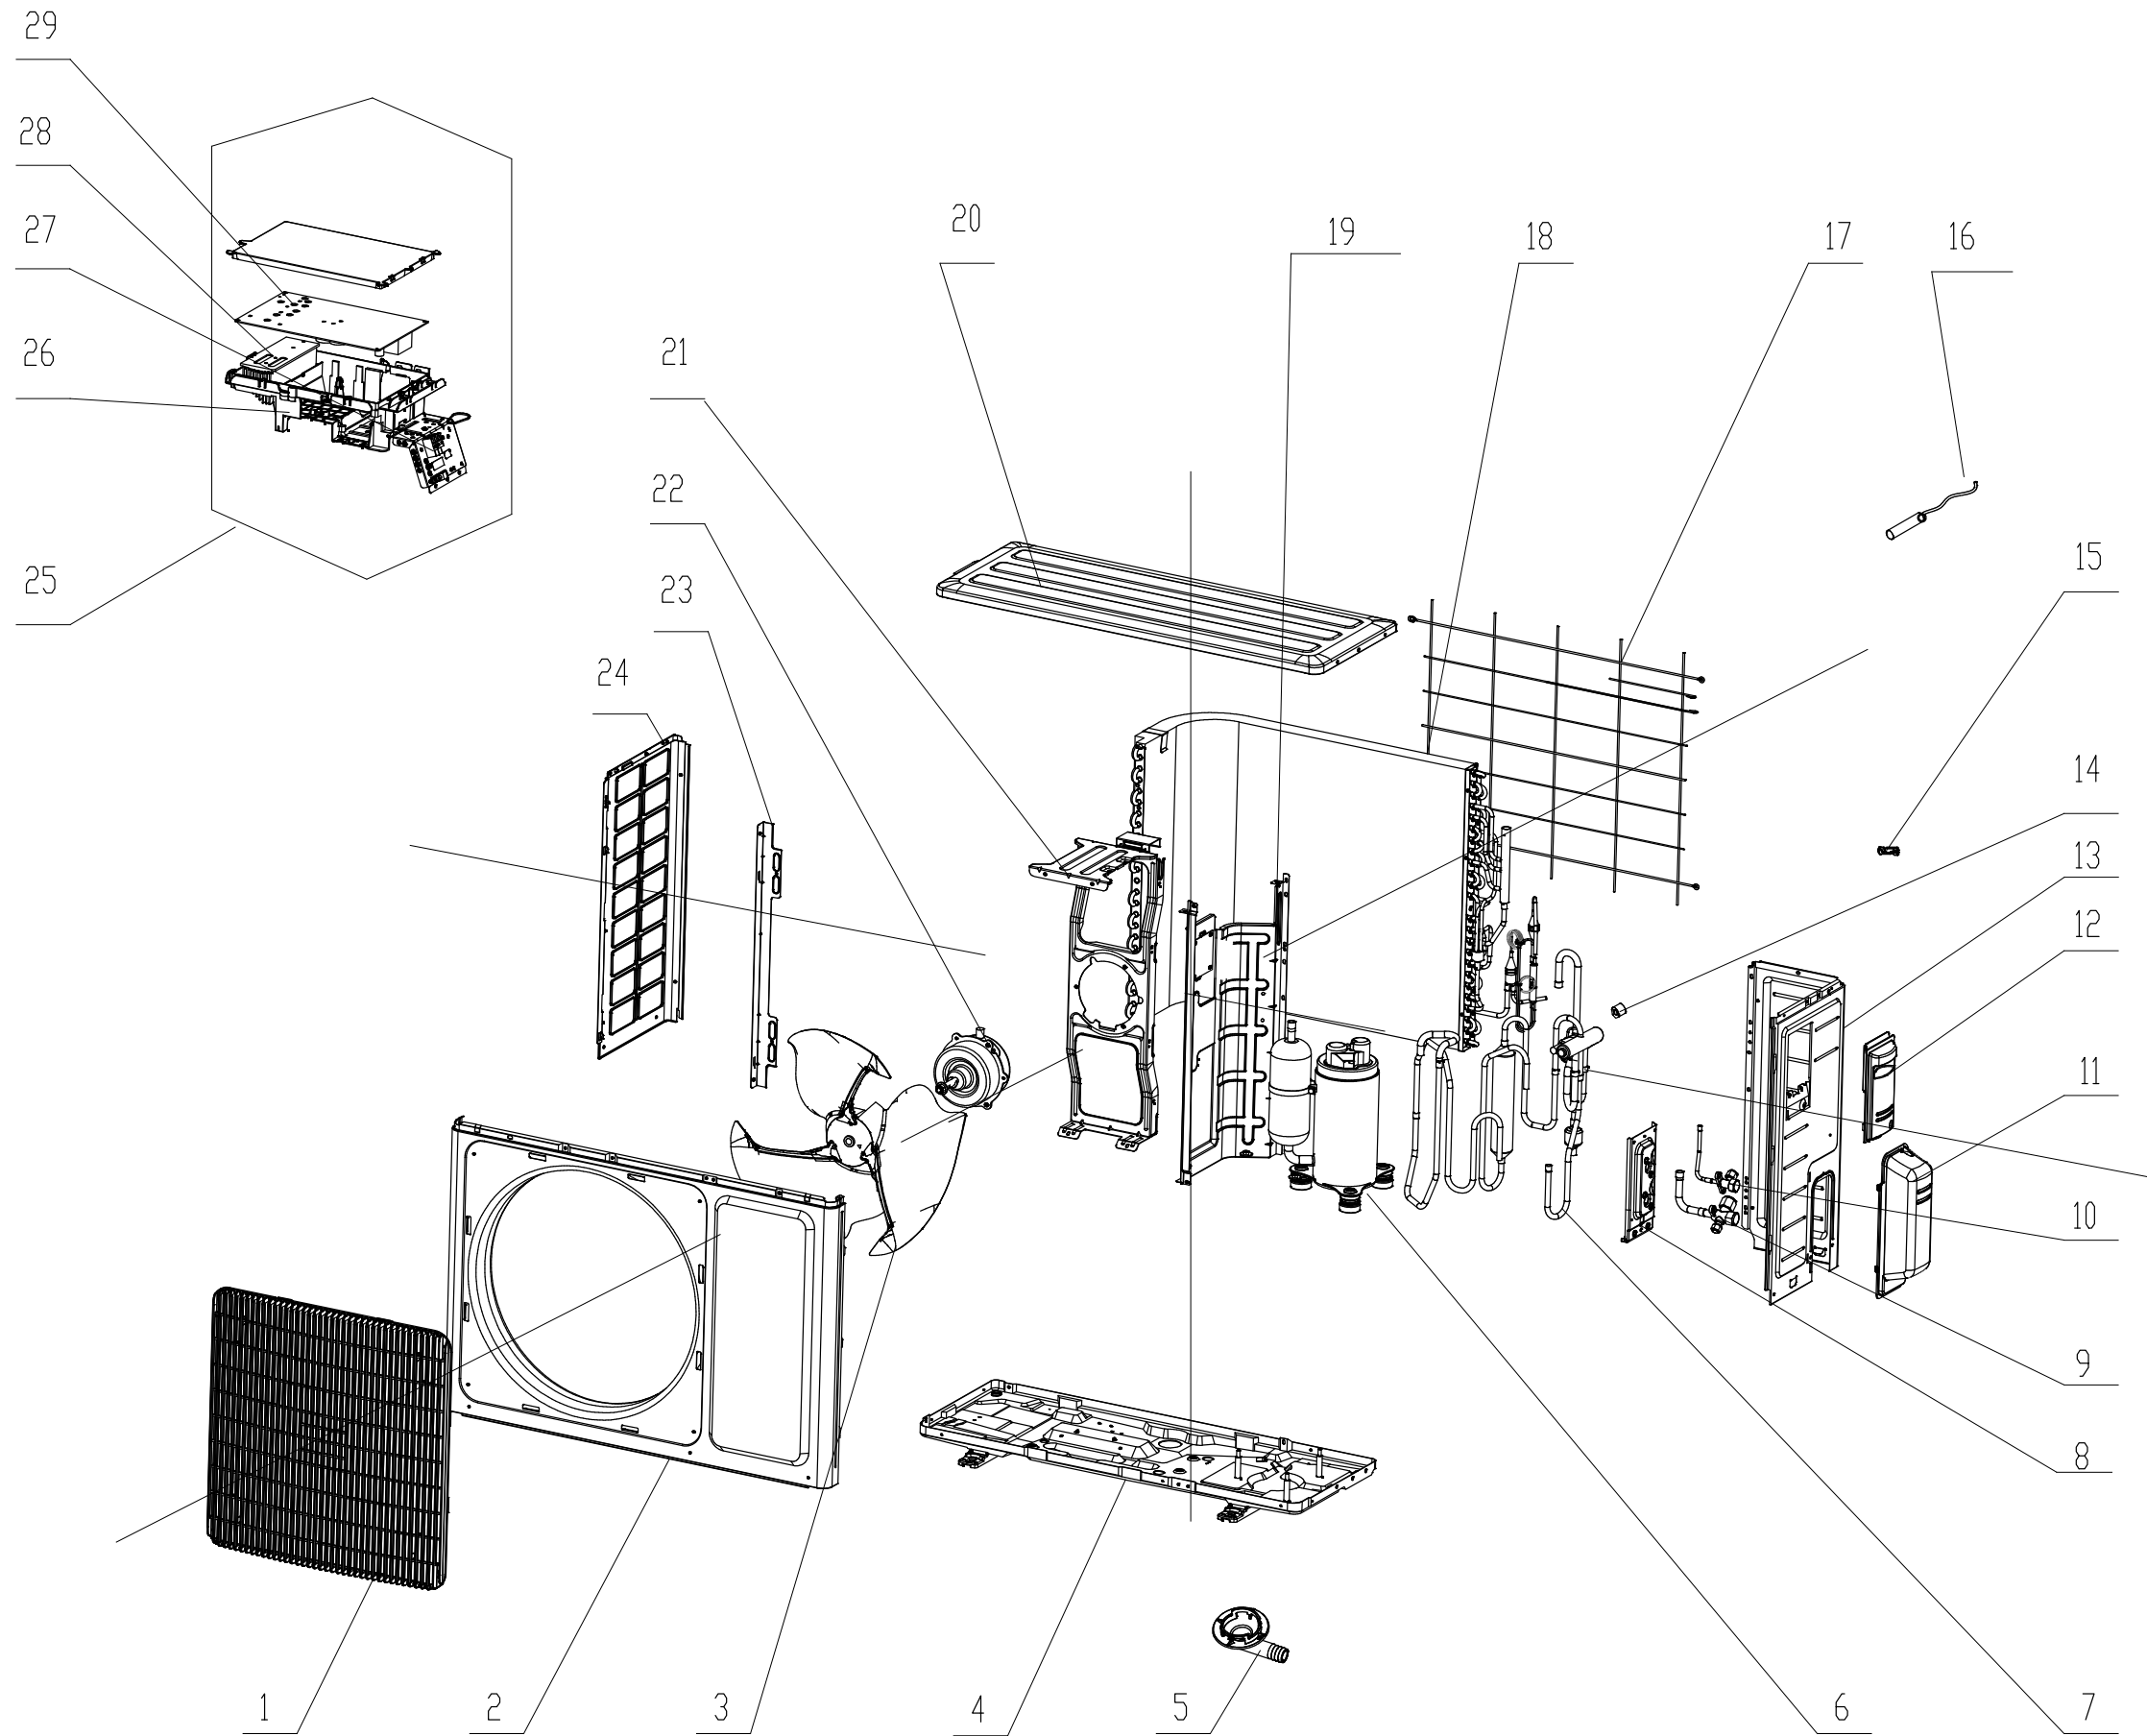

# TOSOT Parts Diagram

29	Main Board
28	Radiator
27	Terminal Board
26	Electric Box
25	Electric Box Assy
24	Left Side Plate
23	Condenser Support Plate
22	Fan Motor
21	Motor Support Sub-Assy
20	Coping
19	Clapboard Sub-Assy
18	Condenser Assy
17	Rear Grill
16	Temperature Sensor
15	Wiring Clamp
14	Magnet Coil
13	Right Side Plate
12	Handle
11	Valve Cover
10	Cut off Valve Sub-Assy
9	Cut off Valve Assy 1/2
8	Valve Support Assy
7	4-Way Valve Assy
6	Compressor and Fittings
5	Drainage Connector
4	Chassis Sub-assy
3	Axial Flow Fan
2	Front Panel
1	Front Grill