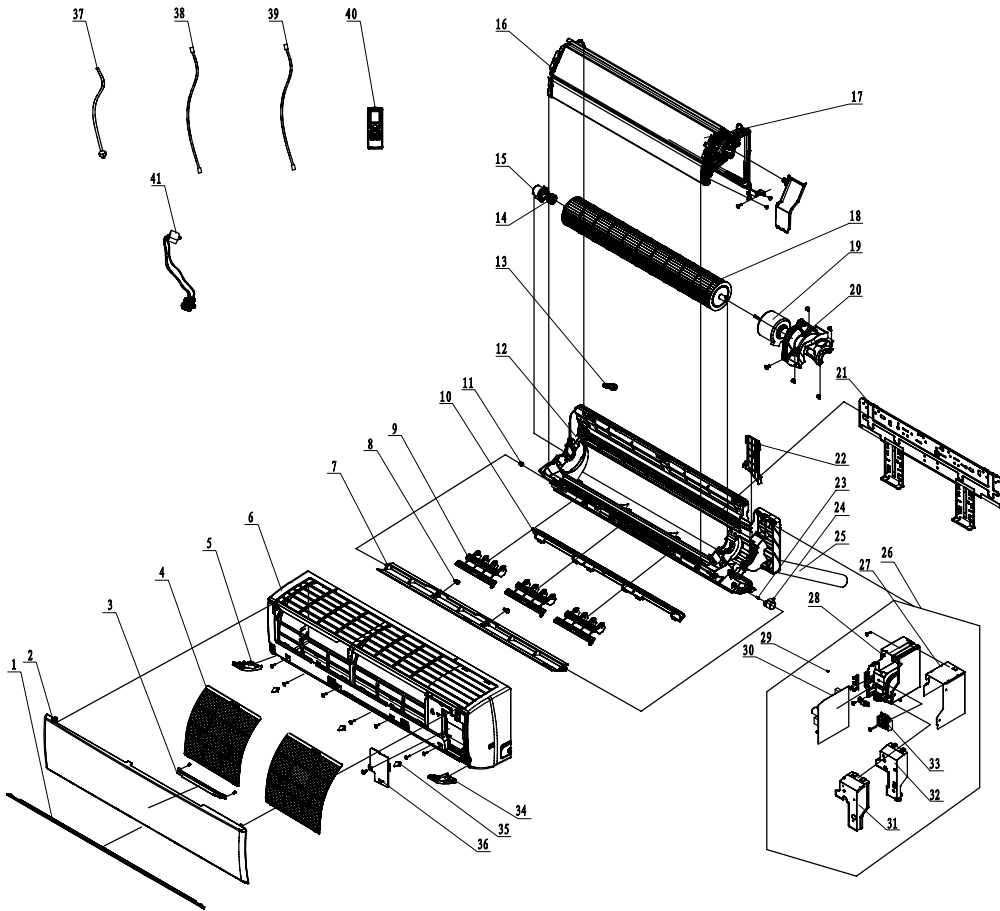

TOSOT Parts Diagram

41	Cold Plasma Generator		
40	Remote Controller		
39	Connecting Cable		
38	Connecting Cable		
37	Power Cord		
36	Electric Box Cover2		
35	Screw Cover		
34	Decorative Board (Right)		
33	Terminal Board		
32	Electric Box Cover		
31	Shield Cover of Electric Box		
30	Main Board		
29	Jumper		
28	Electric Box		
27	Lower Shield of Electric Box		
26	Electric Box Assy		
25	Drainage hose		
24	Stepping Motor		
23	Crank		
22	Connecting pipe clamp		
21	Wall Mounting Frame		
20	Motor Press Plate		
19	Fan Motor		
18	Cross Flow Fan		
17	Evaporator Assy		
16	Evaporator Support		
15	Ring of Bearing		
14	O-Gasket sub-assy of Bearing		
13	Rubber Plug (Water Tray)		
12	Rear Case Assy		
11	Left Axle Bush		
10	Helicoid tongue		
9	Air Louver		
8	Axle Bush		
7	Guide Louver		
6	Front Case		
5	Decorative Board (Left)		
4	Filter Sub-Assy		
3	Display Board		
2	Front Panel		
1	Decorative Strip		