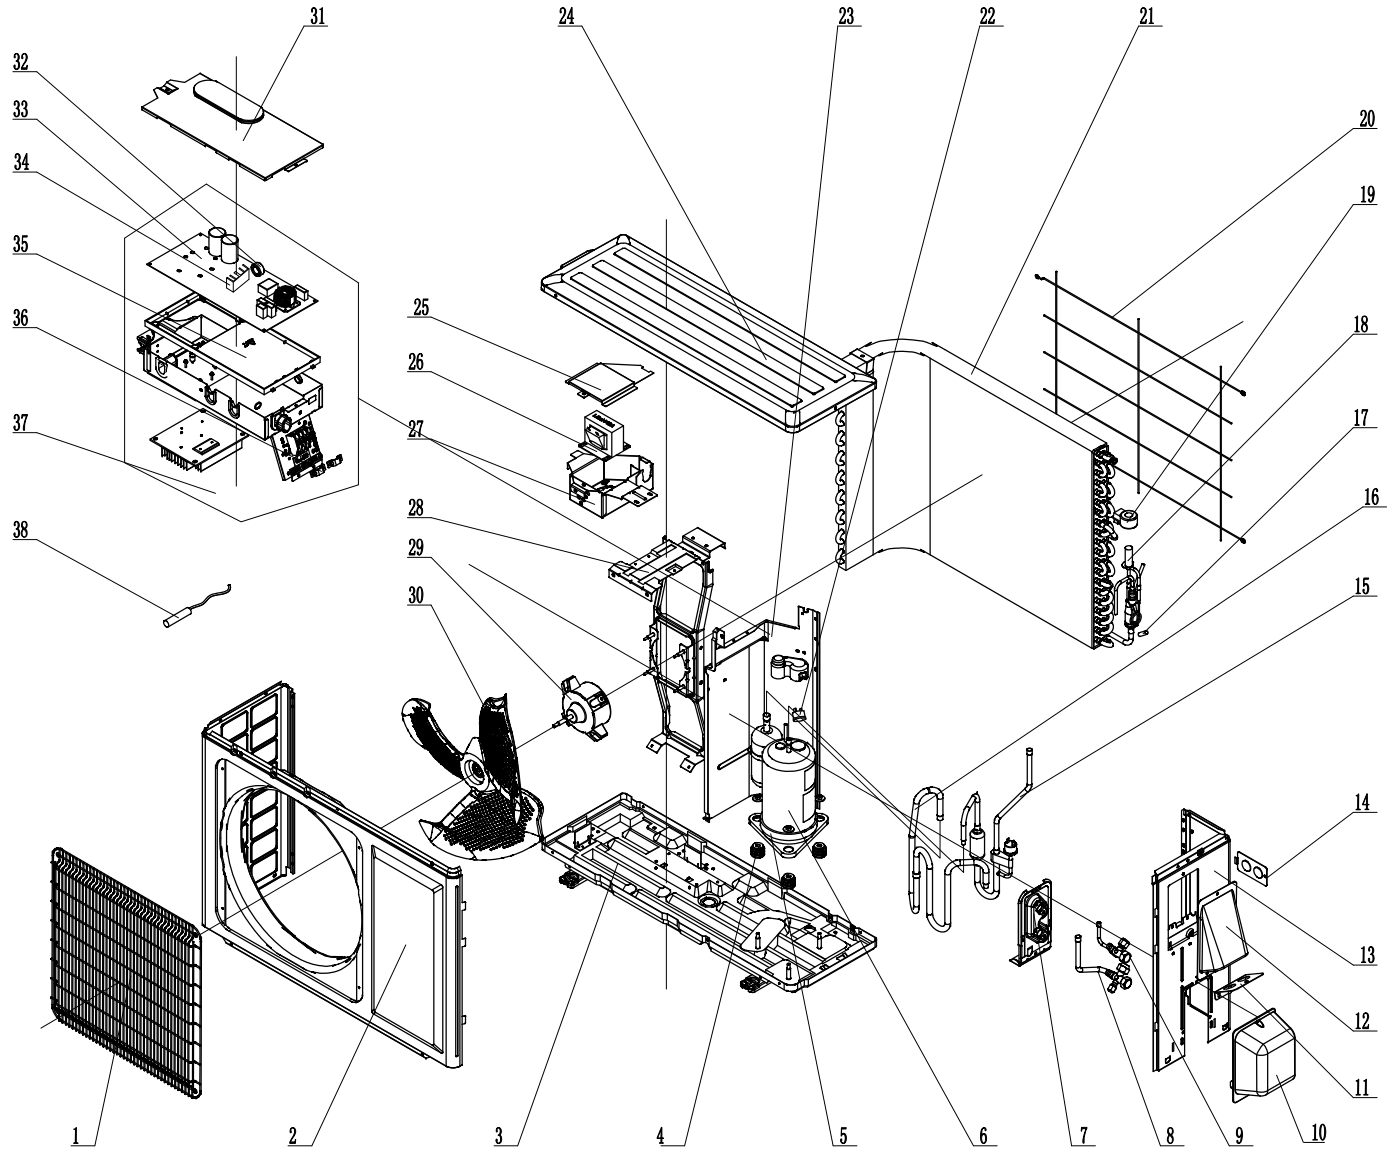

TOSOT Parts Diagram

38	Temperature Sensor
37	Electric Box Assy
36	Wire Clamp
35	Electric Box 1
34	Radiator
33	Main Board
32	Magnetic Ring
31	Electric Box Cover Sub-Assy
30	Axial Flow Fan
29	Fan Motor
28	Motor Support Spot Welding Sub-assy
27	Reactor Sub-assy
26	Reactor
25	Cover of Reactor Box
24	Top Cover Plate
23	Clapboard Sub-Assy
22	Compressor Overload Protector(External)
21	Condenser Assy
20	Rear Grill
19	Magnet Coil
18	Electric Expansion Valve Sub-Assy
17	Temp Sensor Slewing
16	Inhalation Tube Sub-assy
15	Discharge Tube Sub-assy
14	Cover of Pass Wire
13	Right Side Plate
12	Cable Cross Plate2
11	Cable Cross Plate1
10	Valve Cover
9	Valve
8	Valve
7	Valve Support
6	Compressor and Fittings