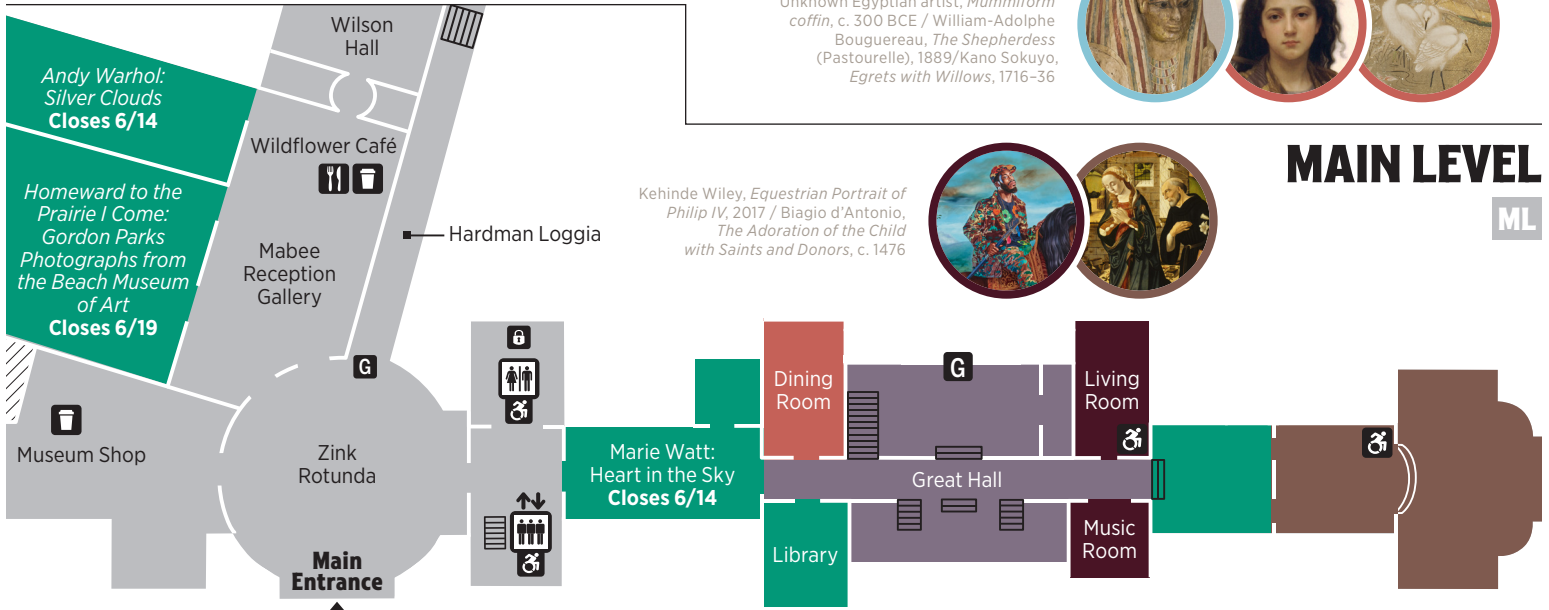

## MAIN LEVEL

ML

RENAISSANCE ART

SPECIAL EXHIBITION

HANDS-ON FUN

ELEVATOR

GARDEN ACCESS

LOCKERS

RESTROOMS

STAIRS

## Key

- DRINK VENDING MACHINE 
- MUSEUM ACCESS 
- NATURE PLAY 
- RESTROOMS 
- STAIRS 
- WATER FOUNTAIN 
- WESTBY SCULPTURE WALK 
- WHEELCHAIR ACCESS 
- PAVED PATH 
- PATH LEADS TO STAIRS 

**Concessions Hours**  
 Friday  
 5-8:30 p.m.  
 Saturday-Sunday  
 10 a.m.-4 p.m.

Restrooms  
for Everyone

Restrooms  
for Everyone

Los Trompos  
Closes 7/5

Main  
Entrance