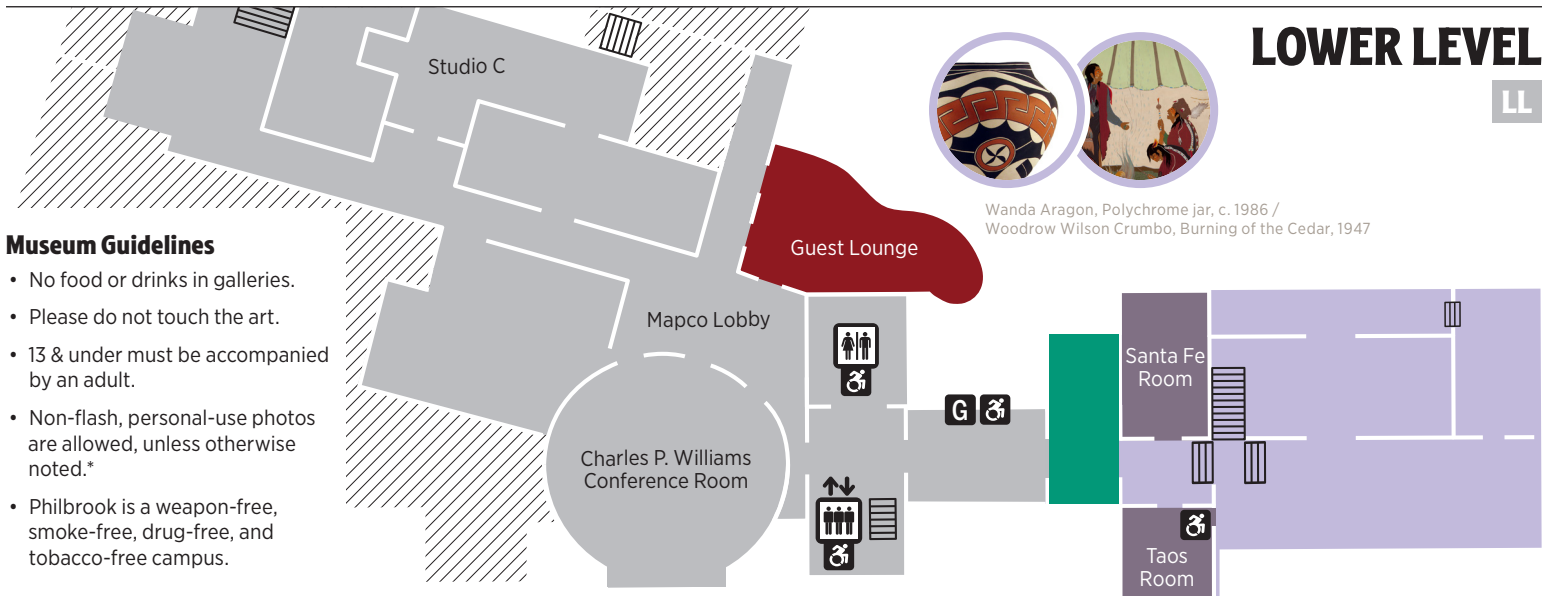

LOWER LEVEL

LL

Museum Guidelines

- No food or drinks in galleries.
- Please do not touch the art.
- 13 & under must be accompanied by an adult.
- Non-flash, personal-use photos are allowed, unless otherwise noted.*
- Philbrook is a weapon-free, smoke-free, drug-free, and tobacco-free campus.

*For more information about guidelines or about portrait and posed group photography, please visit the front desk.

Key

ANCIENT ART

INTERNATIONAL ART

ART FROM AFRICA

MODERN AND CONTEMPORARY ART

ART OF THE AMERICAN SOUTHWEST & GREAT PLAINS

PHILBROOK HISTORY

COLLECTION HIGHLIGHTS

RENAISSANCE ART

SPECIAL EXHIBITION

HANDS-ON FUN

ELEVATOR

GARDEN ACCESS

LOCKERS

RESTROOMS

STAIRS

WHEELCHAIR ACCESS

SNACKS/DRINKS