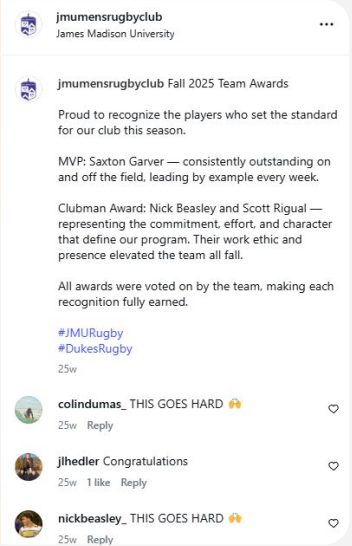

2025-2026 Player Awards

Saxton Garver
MVP

Nick Beasley
CLUBMAN OF THE YEAR

Scott Rigual
CLUBMAN OF THE YEAR

JJ Tiago
ROOKIE OF THE YEAR

Class of 2026 Graduating Seniors

The JMU Men's Rugby program is incredibly proud of our 2026 graduating class.

These young men have not only excelled on the field, but have grown into outstanding individuals who embody the spirit of rugby. Through their dedication, teamwork, and resilience, they have left a lasting impact on the program.