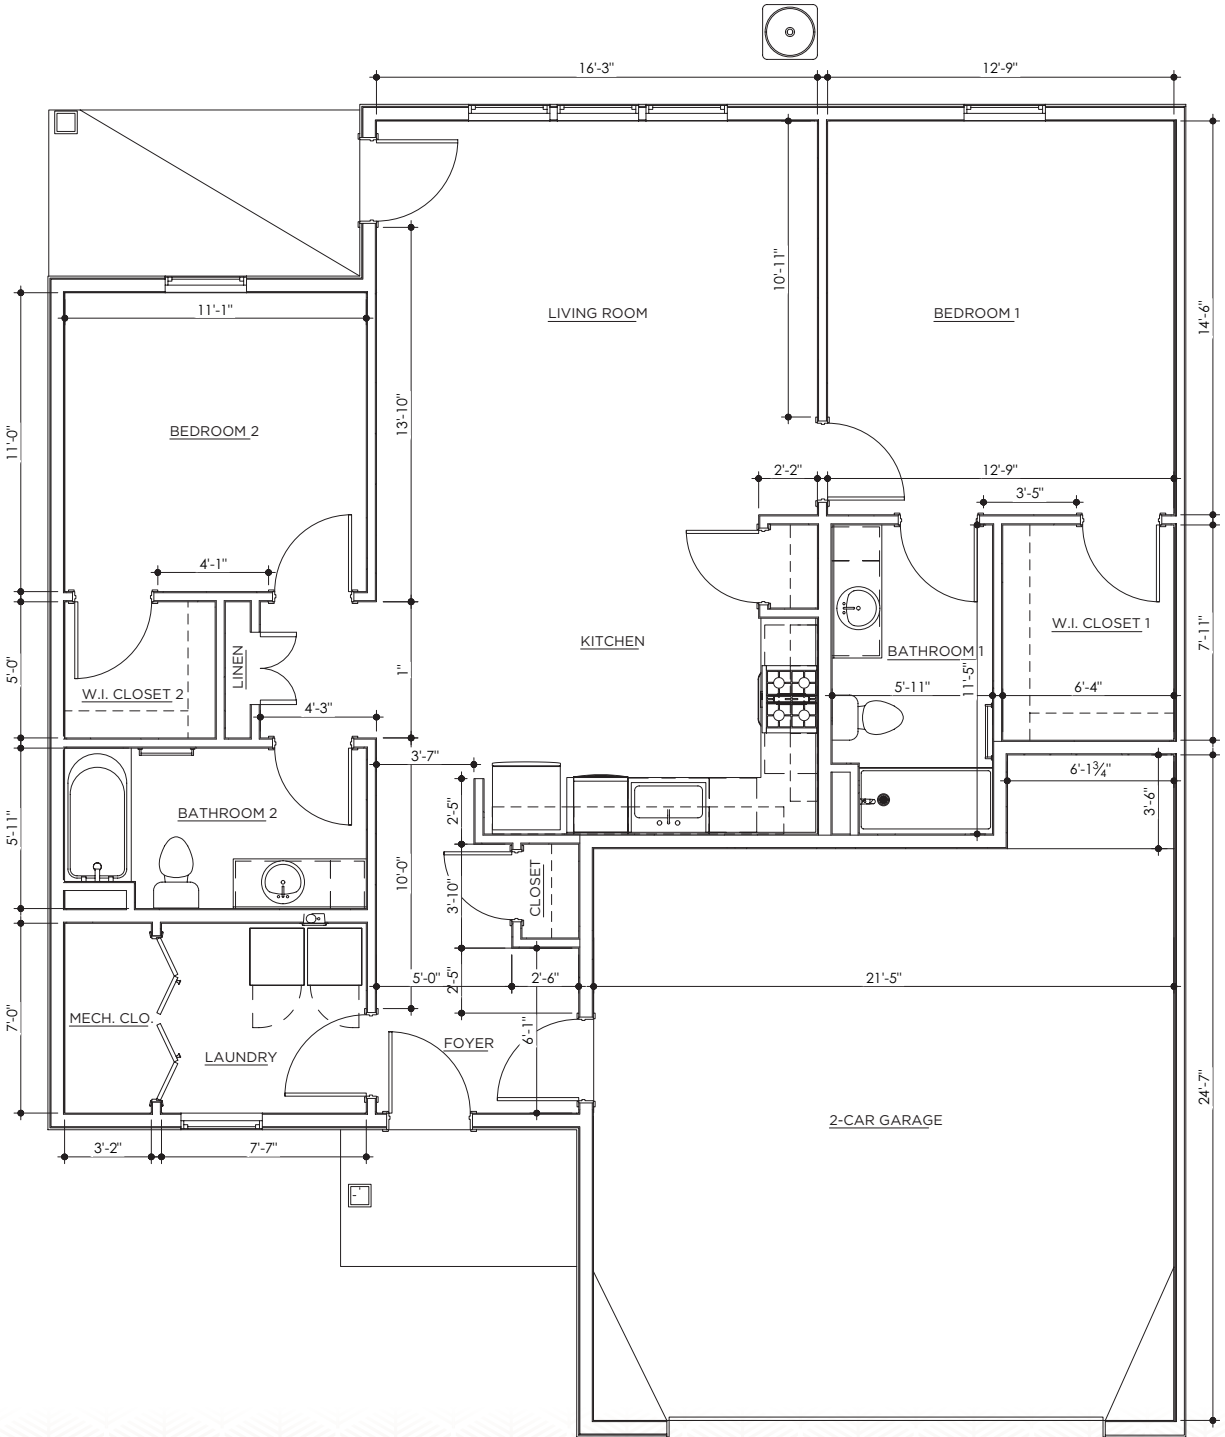

THE HAVEN

1 bed / 1 bath
904 sq. ft.

THE HAVEN ADA

1 bed / 1 bath
1,009 sq. ft.

THE SOLSTICE

2 bed / 2 bath
1,175 sq. ft.

THE SOLSTICE ADA

2 bed / 2 bath
1,259 sq. ft.

THE ELITE

3 bed / 2 bath
1,376 sq. ft.

THE ELITE ADA

3 bed / 2 bath
1,452 sq. ft.

THE LUXE

2 bed / 2.5 bath
1,445 sq. ft.

THE EDEN

3 bed / 2.5 bath
1,711 sq. ft.