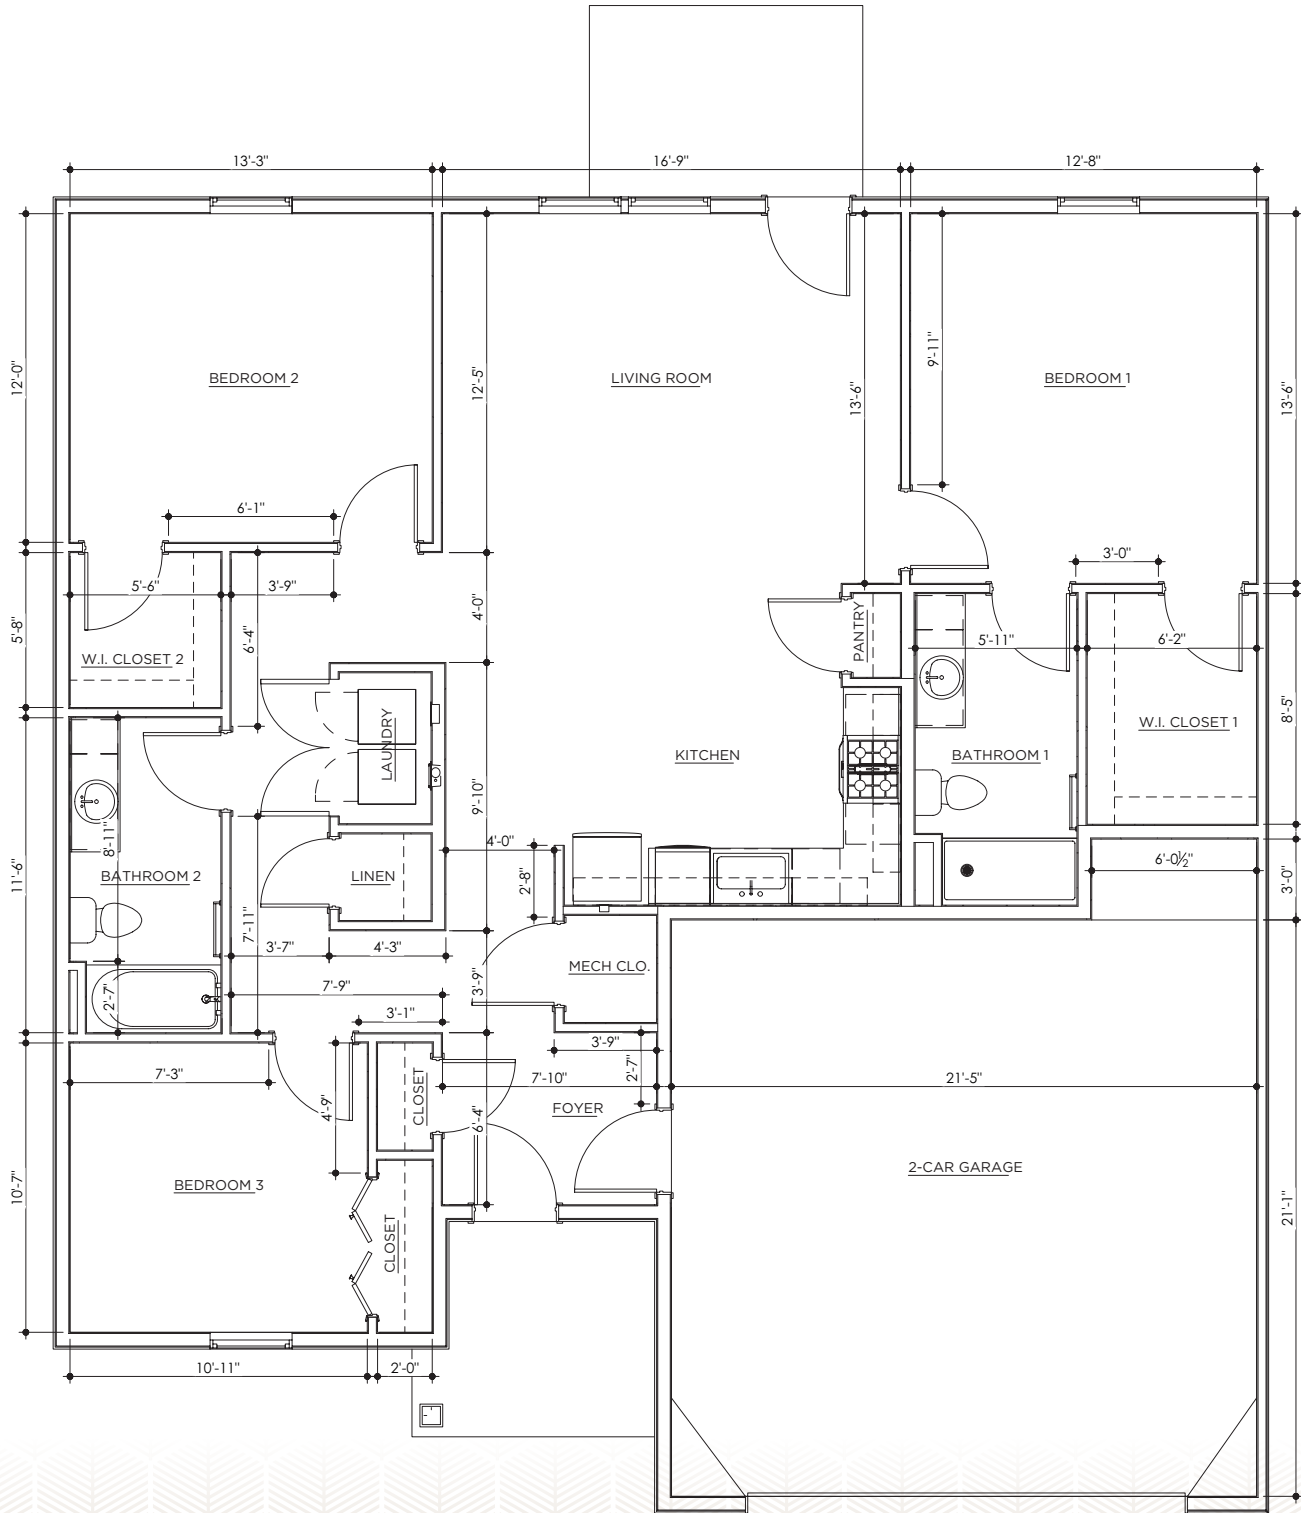

THE HAVEN

1 bed / 1 bath
904 sq. ft.

THE HAVEN ADA

1 bed / 1 bath
1,009 sq. ft.

THE SOLSTICE

2 bed / 2 bath
1,175 sq. ft.

THE SOLSTICE ADA

2 bed / 2 bath
1,259 sq. ft.

THE ELITE

3 bed / 2 bath
1,376 sq. ft.

THE ELITE ADA

3 bed / 2 bath
1,452 sq. ft.

THE LUXE

2 bed / 2.5 bath
1,445 sq. ft.

THE EDEN

3 bed / 2.5 bath
1,711 sq. ft.