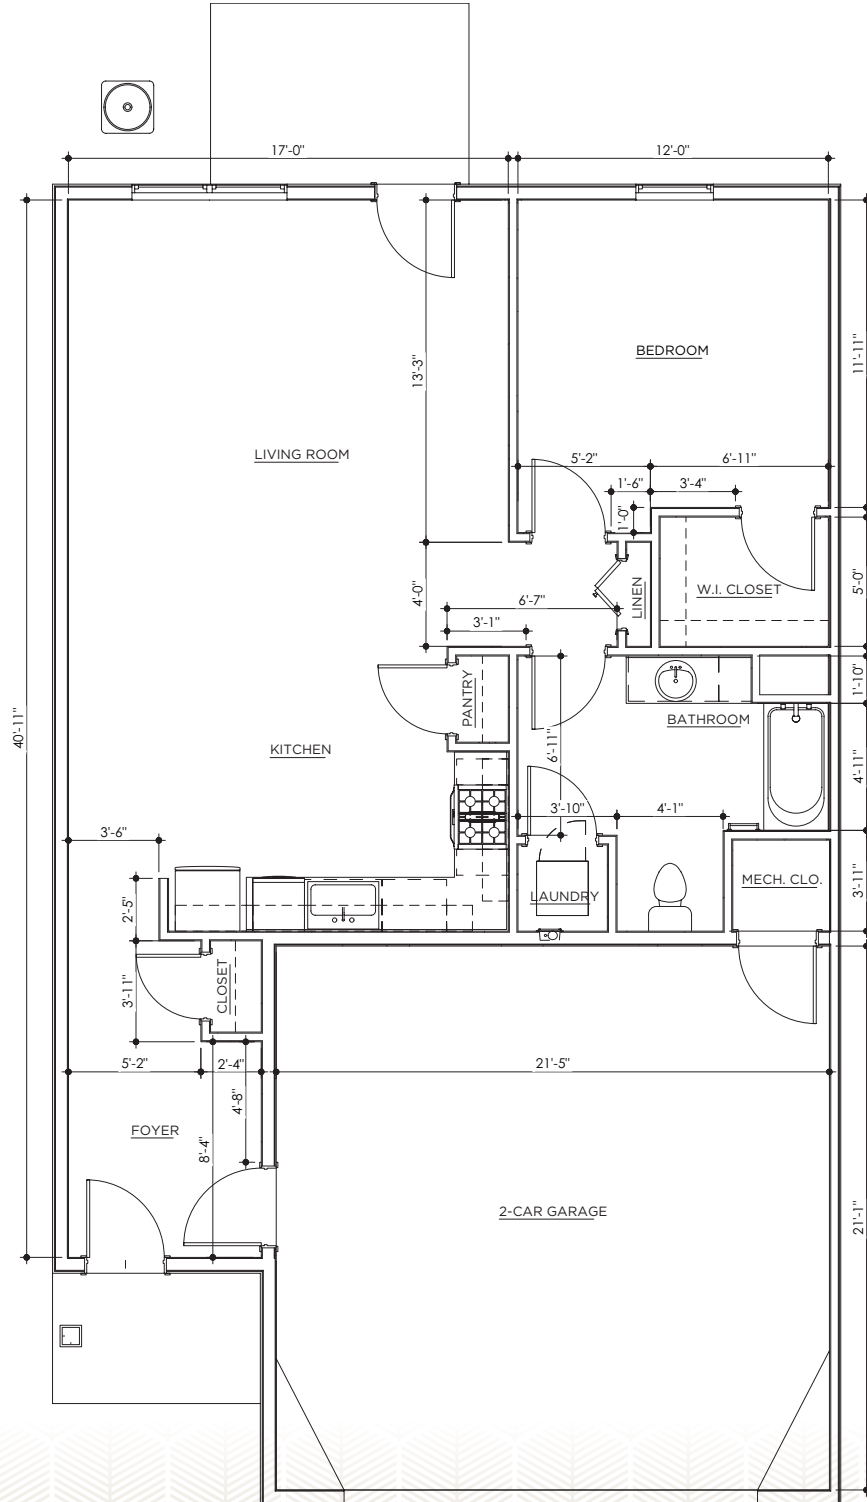

THE HAVEN

1 bed / 1 bath
904 sq. ft.

THE HAVEN ADA

1 bed / 1 bath
1,009 sq. ft.

THE SOLSTICE

2 bed / 2 bath
1,175 sq. ft.

THE SOLSTICE ADA

2 bed / 2 bath
1,259 sq. ft.

THE ELITE

3 bed / 2 bath
1,376 sq. ft.

THE ELITE ADA

3 bed / 2 bath
1,452 sq. ft.

THE LUXE

2 bed / 2.5 bath
1,445 sq. ft.

THE EDEN

3 bed / 2.5 bath
1,711 sq. ft.