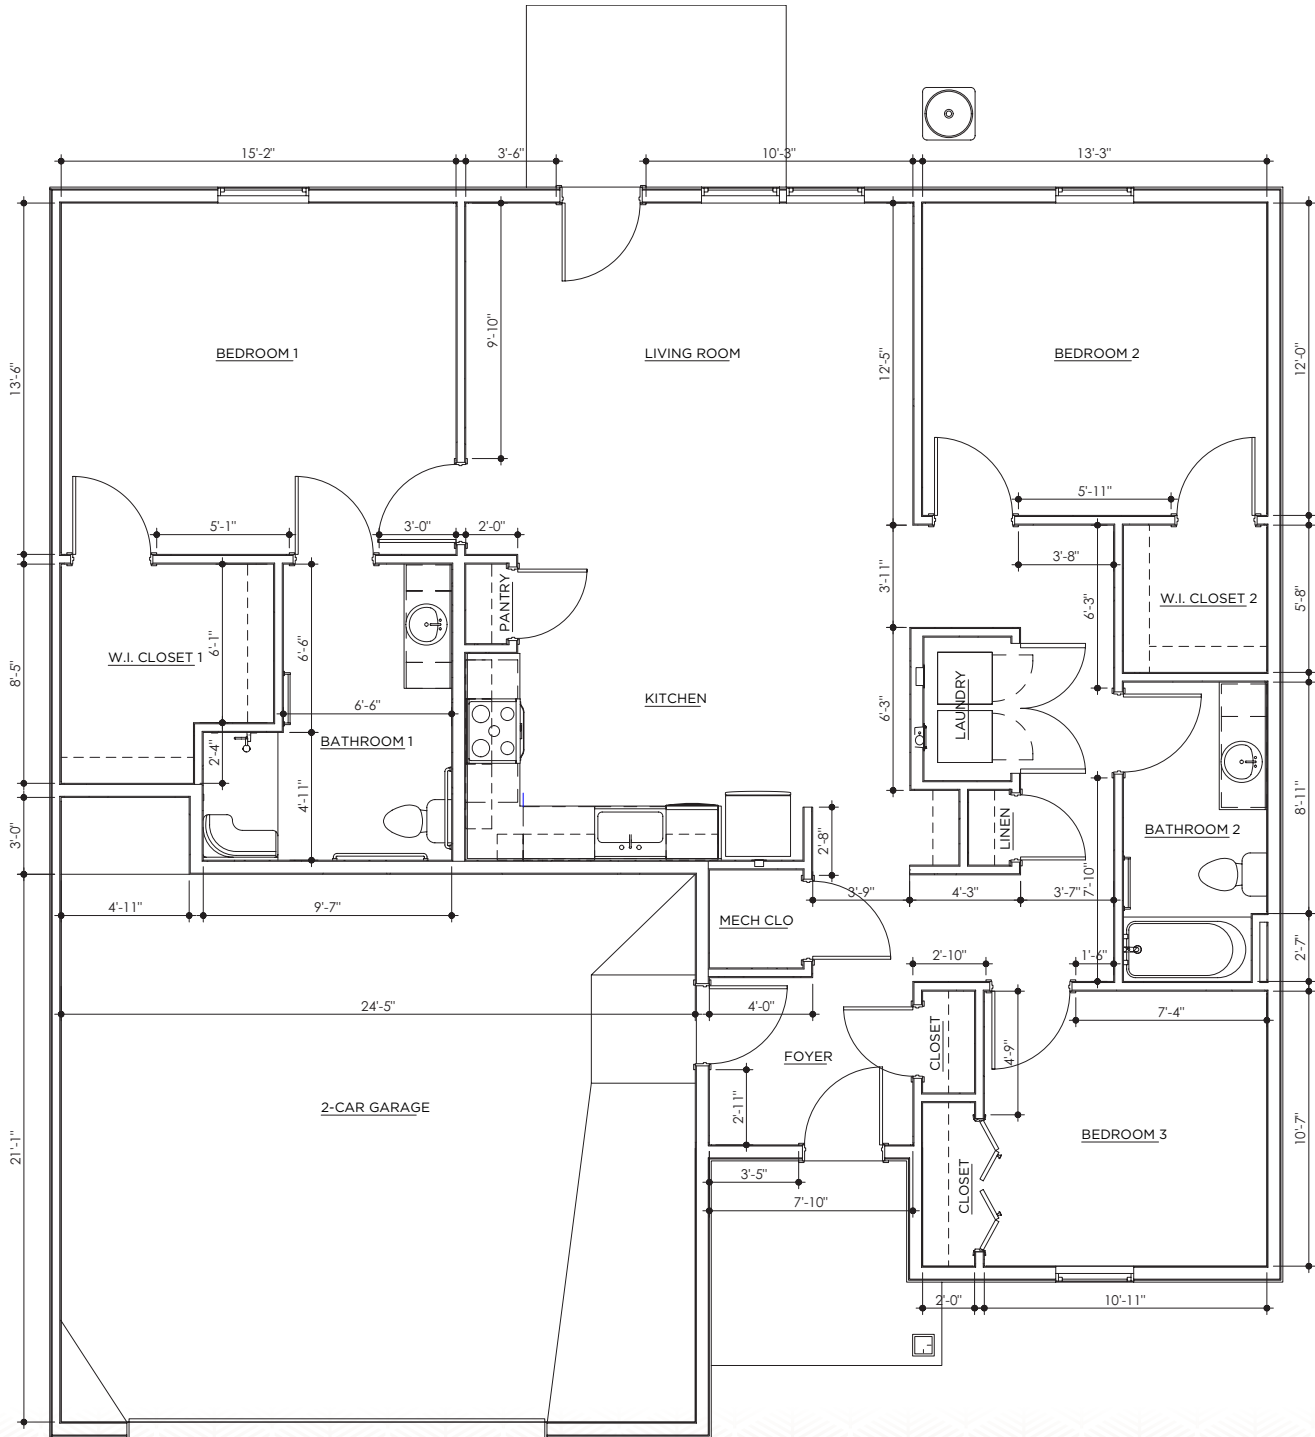

THE HAVEN

1 bed / 1 bath
904 sq. ft.

THE HAVEN ADA

1 bed / 1 bath
1,009 sq. ft.

THE SOLSTICE

2 bed / 2 bath
1,175 sq. ft.

THE SOLSTICE ADA

2 bed / 2 bath
1,259 sq. ft.

THE ELITE

3 bed / 2 bath
1,376 sq. ft.

THE ELITE ADA

3 bed / 2 bath
1,452 sq. ft.

THE LUXE

2 bed / 2.5 bath
1,445 sq. ft.

THE EDEN

3 bed / 2.5 bath
1,711 sq. ft.