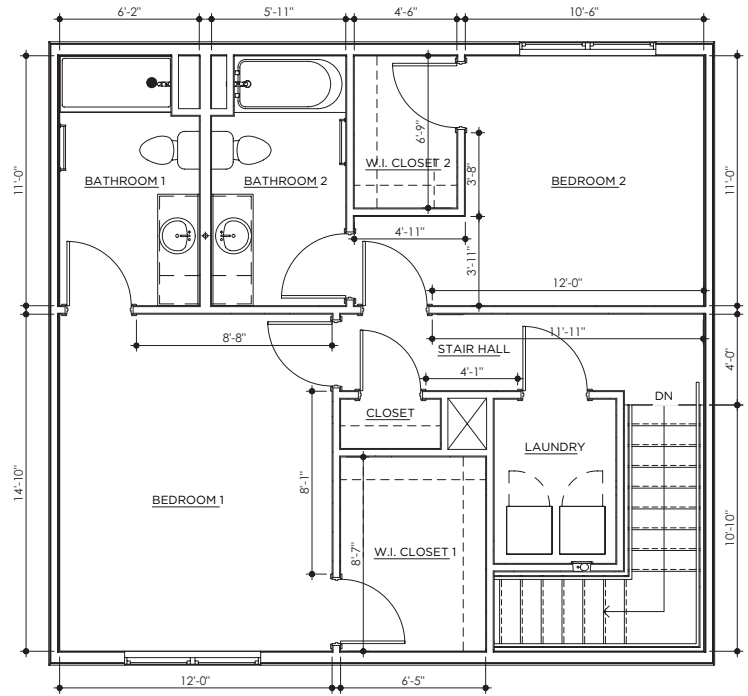

THE HAVEN

1 bed / 1 bath
904 sq. ft.

THE HAVEN ADA

1 bed / 1 bath
1,009 sq. ft.

THE SOLSTICE

2 bed / 2 bath
1,175 sq. ft.

THE SOLSTICE ADA

2 bed / 2 bath
1,259 sq. ft.

THE ELITE

3 bed / 2 bath
1,376 sq. ft.

THE ELITE ADA

3 bed / 2 bath
1,452 sq. ft.

THE LUXE

2 bed / 2.5 bath
1,445 sq. ft.

THE EDEN

3 bed / 2.5 bath
1,711 sq. ft.