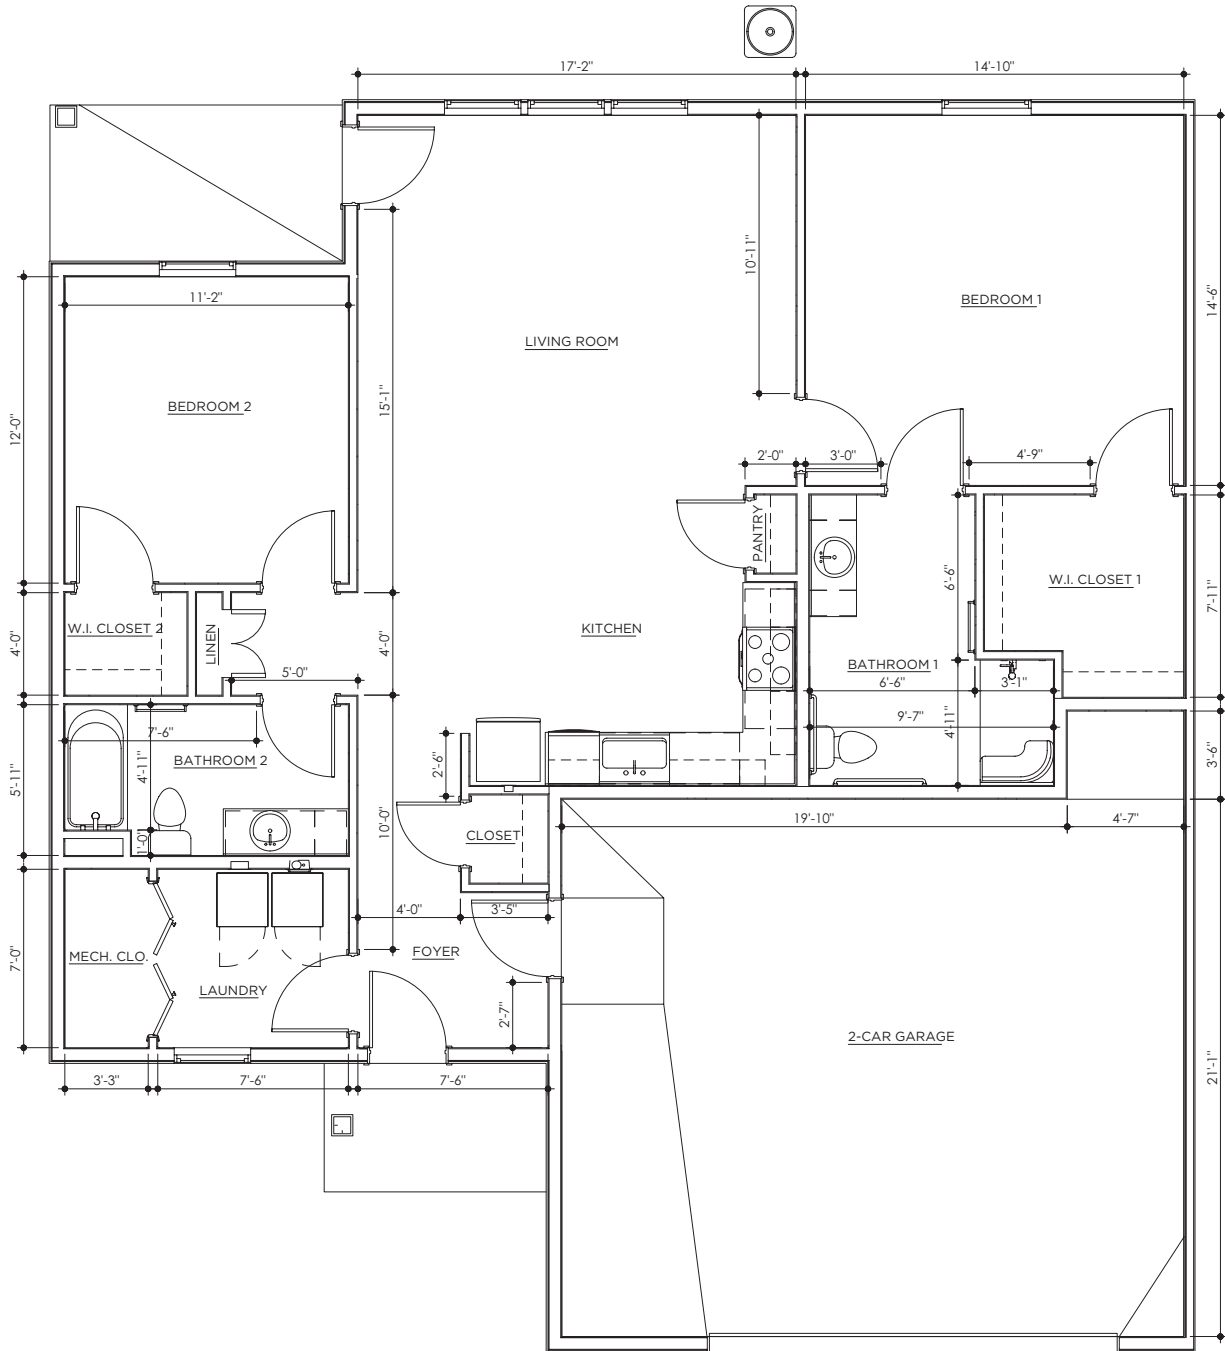

THE HAVEN

1 bed / 1 bath
904 sq. ft.

THE HAVEN ADA

1 bed / 1 bath
1,009 sq. ft.

THE SOLSTICE

2 bed / 2 bath
1,175 sq. ft.

THE SOLSTICE ADA

2 bed / 2 bath
1,259 sq. ft.

THE ELITE

3 bed / 2 bath
1,376 sq. ft.

THE ELITE ADA

3 bed / 2 bath
1,452 sq. ft.

THE LUXE

2 bed / 2.5 bath
1,445 sq. ft.

THE EDEN

3 bed / 2.5 bath
1,711 sq. ft.