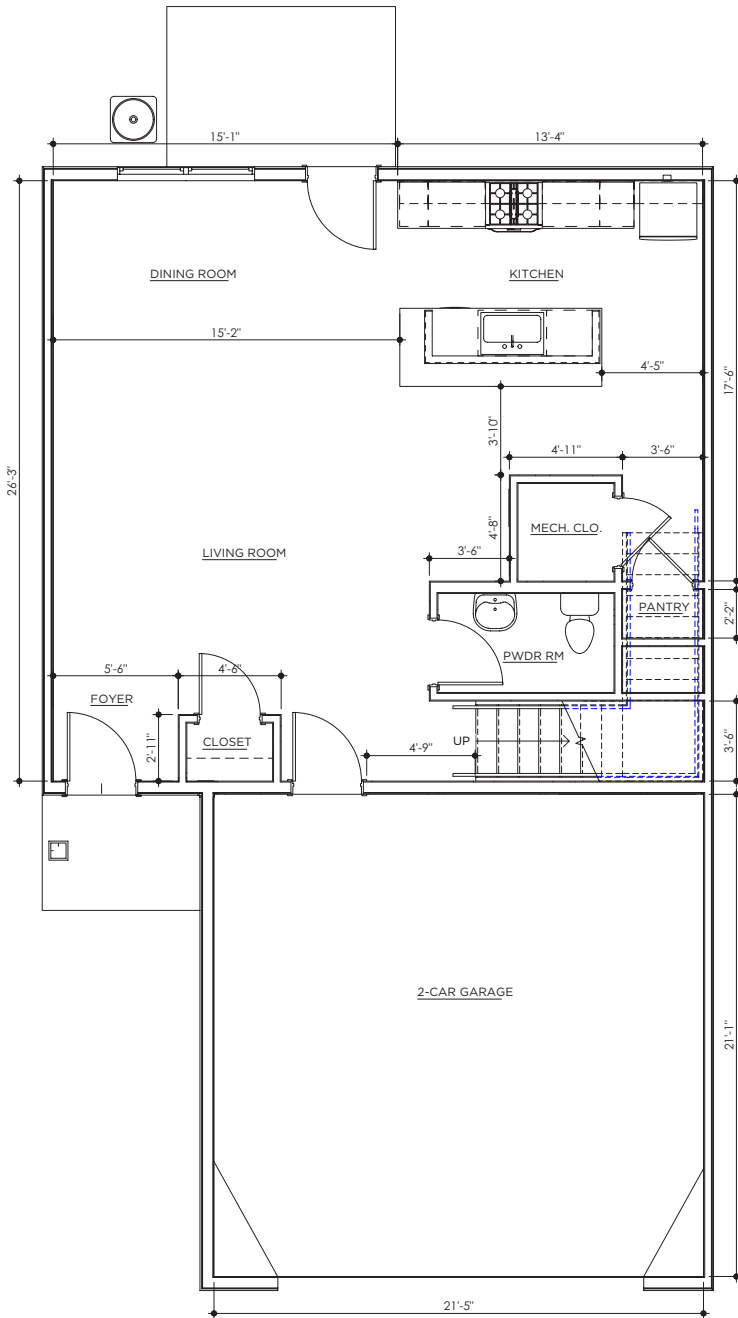

THE HAVEN

1 bed / 1 bath
904 sq. ft.

THE HAVEN ADA

1 bed / 1 bath
1,009 sq. ft.

THE SOLSTICE

2 bed / 2 bath
1,175 sq. ft.

THE SOLSTICE ADA

2 bed / 2 bath
1,259 sq. ft.

THE ELITE

3 bed / 2 bath
1,376 sq. ft.

THE ELITE ADA

3 bed / 2 bath
1,452 sq. ft.

THE LUXE

2 bed / 2.5 bath
1,445 sq. ft.

THE EDEN

3 bed / 2.5 bath
1,711 sq. ft.