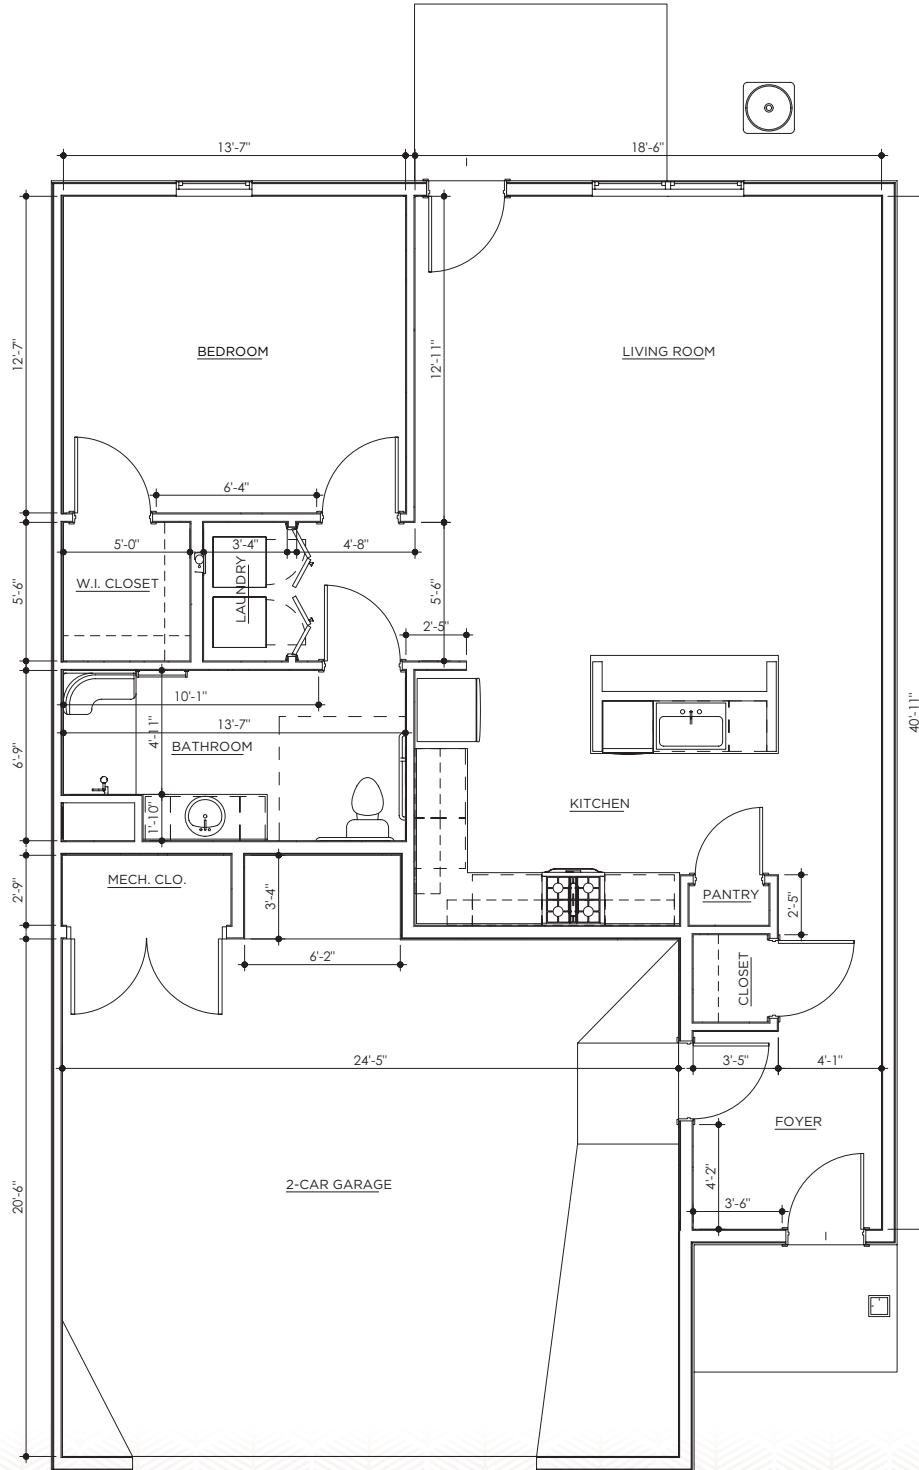

THE HAVEN

1 bed / 1 bath
904 sq. ft.

THE HAVEN ADA

1 bed / 1 bath
1,009 sq. ft.

THE SOLSTICE

2 bed / 2 bath
1,175 sq. ft.

THE SOLSTICE ADA

2 bed / 2 bath
1,259 sq. ft.

THE ELITE

3 bed / 2 bath
1,376 sq. ft.

THE ELITE ADA

3 bed / 2 bath
1,452 sq. ft.

THE LUXE

2 bed / 2.5 bath
1,445 sq. ft.

THE EDEN

3 bed / 2.5 bath
1,711 sq. ft.