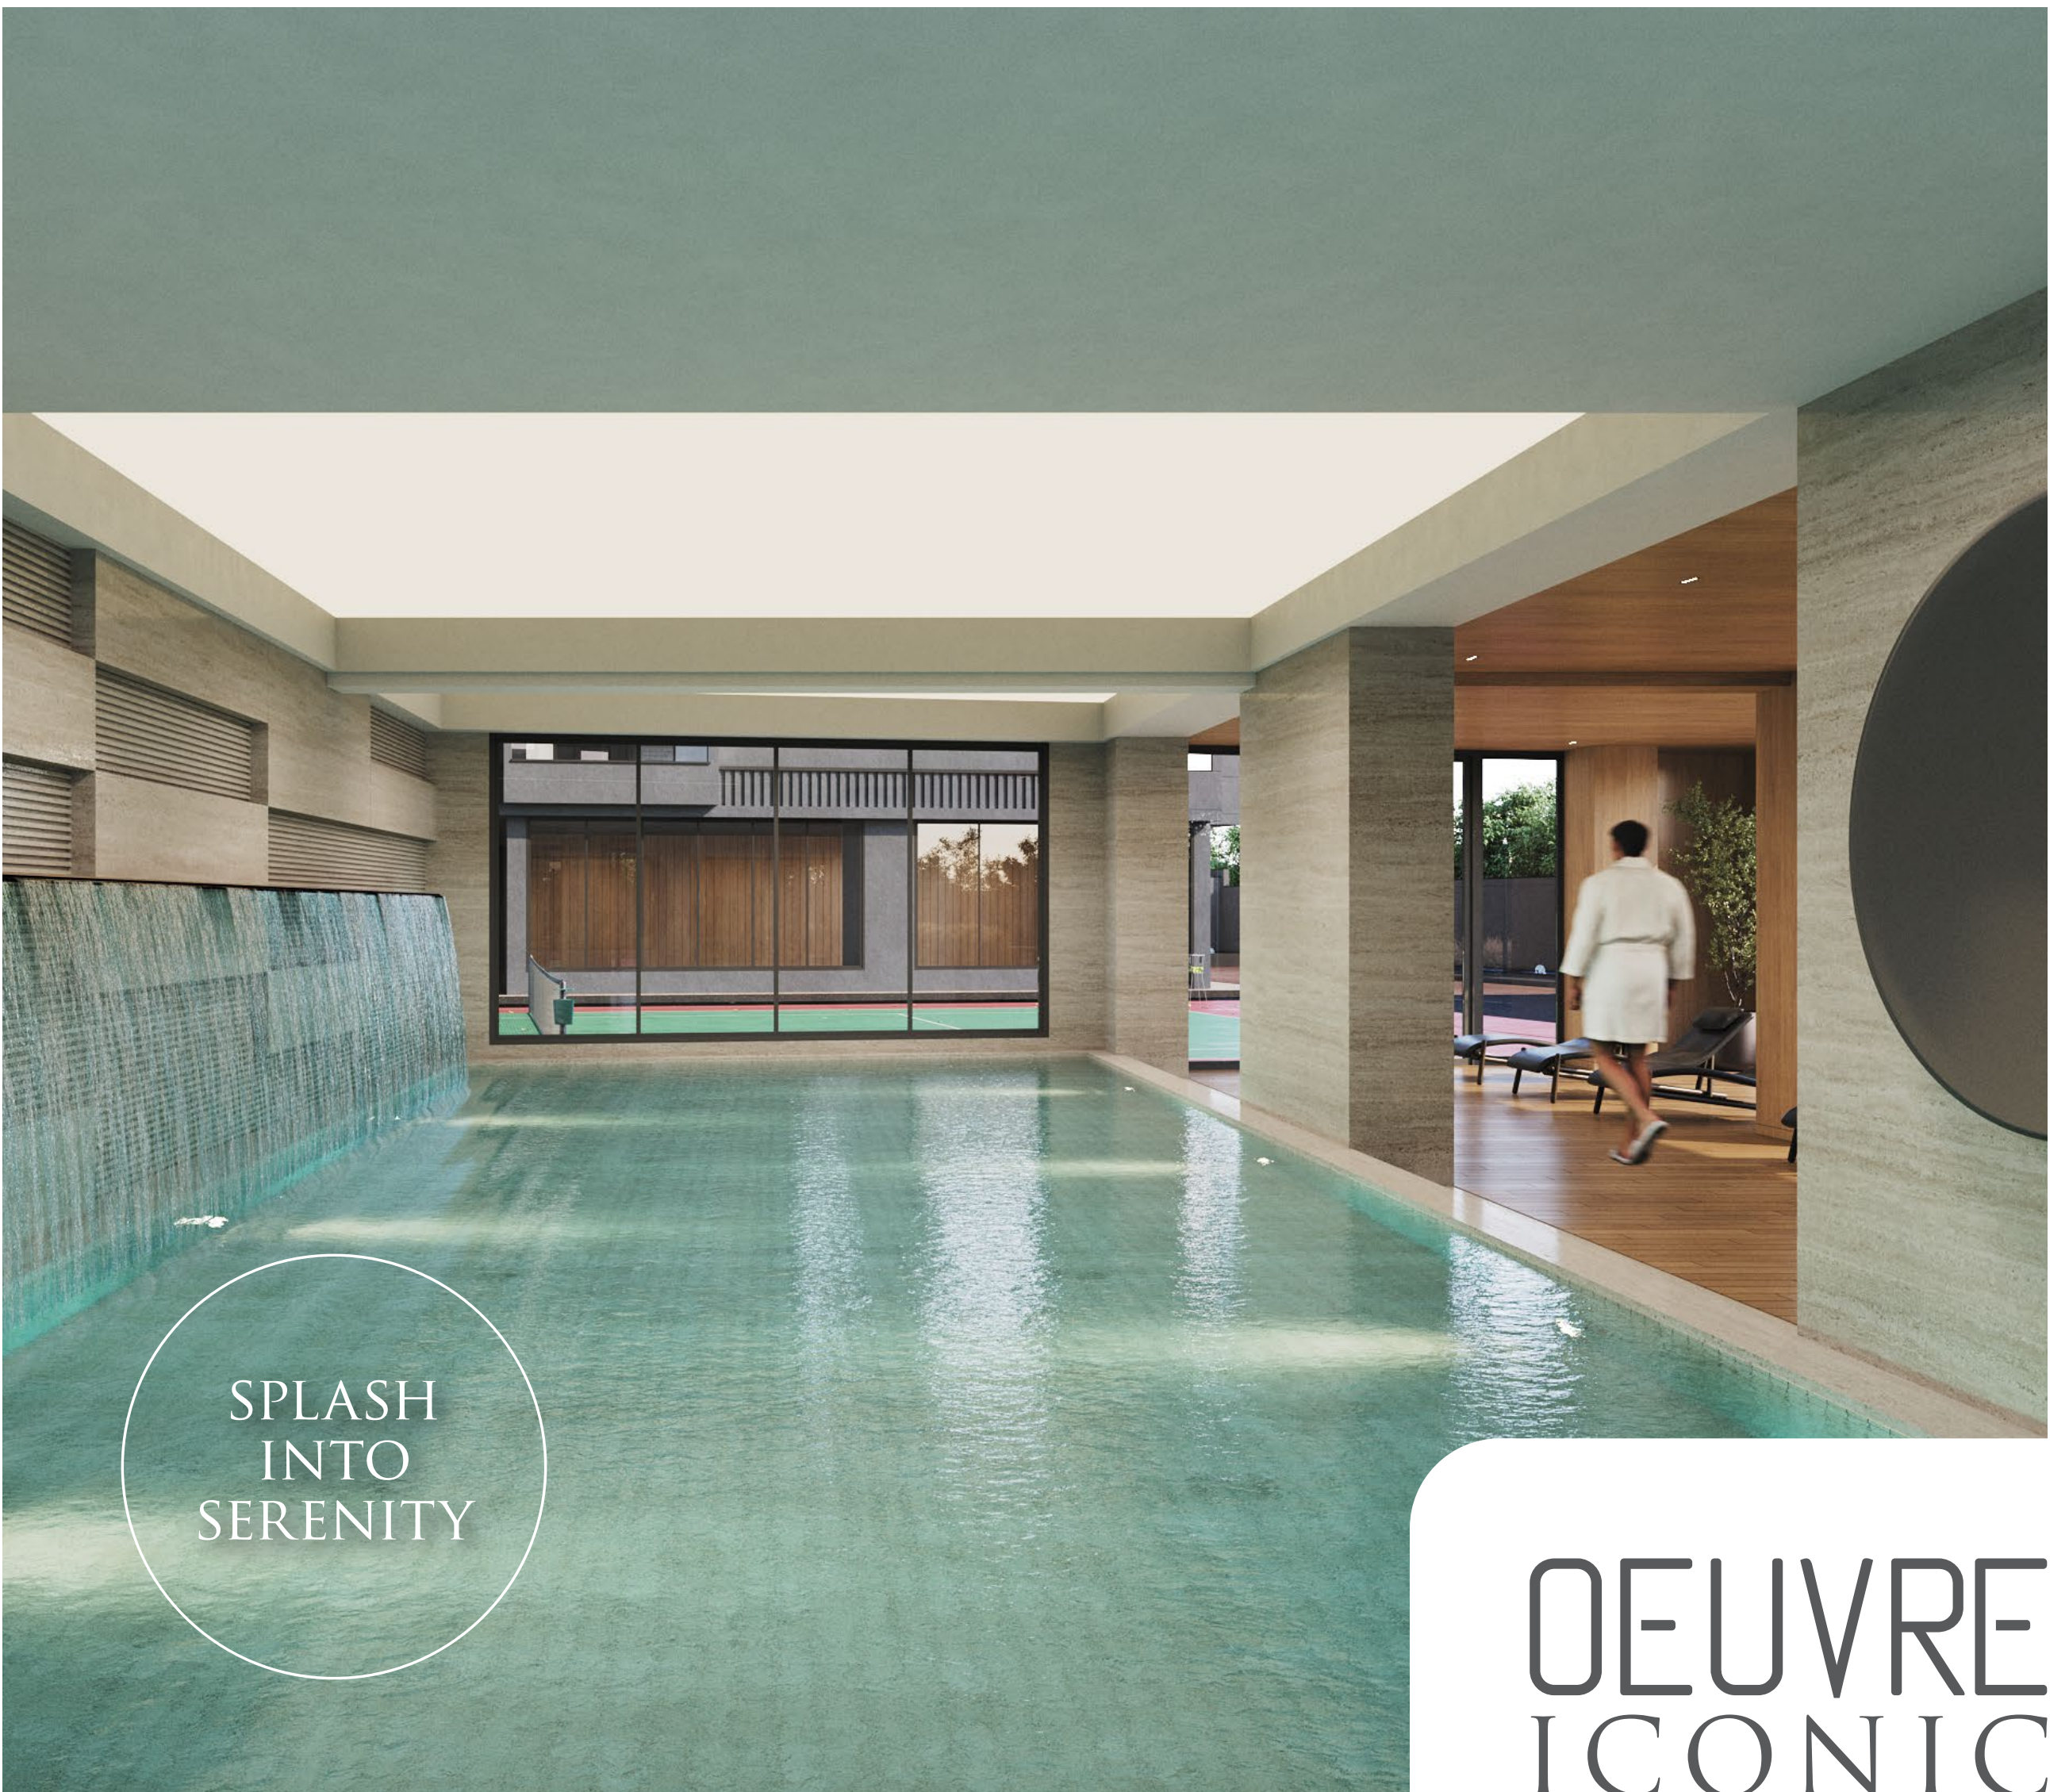

# OEUVRE ICONIC

Ascend to New heights  
of Luxury living in  
Our towering residential  
masterpiece.

With unparalleled connectivity,  
We redefine convenience for every aspect  
of your life and lifestyle.

# CLUB HOUSE LIVING ICONIC & ELEVATED TO PERFECTION

Nestled within a towering masterpiece, every detail reflects perfection, catering to the most discerning tastes. From exclusive amenities to impeccable service, immerse yourself in a lifestyle where every moment embodies the pinnacle of luxury. Welcome to Clubhouse Living, where iconic elegance meets elevated perfection.

OEUVRE  
ICONIC

YOUR  
PEACEFUL  
RETREAT

SPLASH  
INTO  
SERENITY

WHERE  
CUISINE  
MEETS  
CLASS

OEUVRE  
ICONIC

1<sup>ST</sup> FLOOR

2<sup>ND</sup> TO 30<sup>TH</sup> FLOOR

**4 BHK**