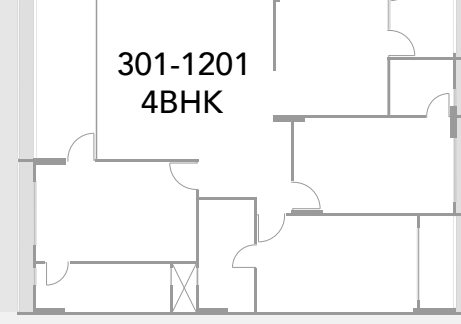

# ENCHANTING COURTYARDS & GARDENS

12.00 MT WIDE ROAD

6.00 MT WIDE ROAD

6.00 MT WIDE ROAD

6.00 MT WIDE ROAD

6.00 MT WIDE ROAD

12.00 MT WIDE ROAD

6.00 MT WIDE ROAD

6.00 MT WIDE ROAD

COMMON PLOT 775.54 SQ.M