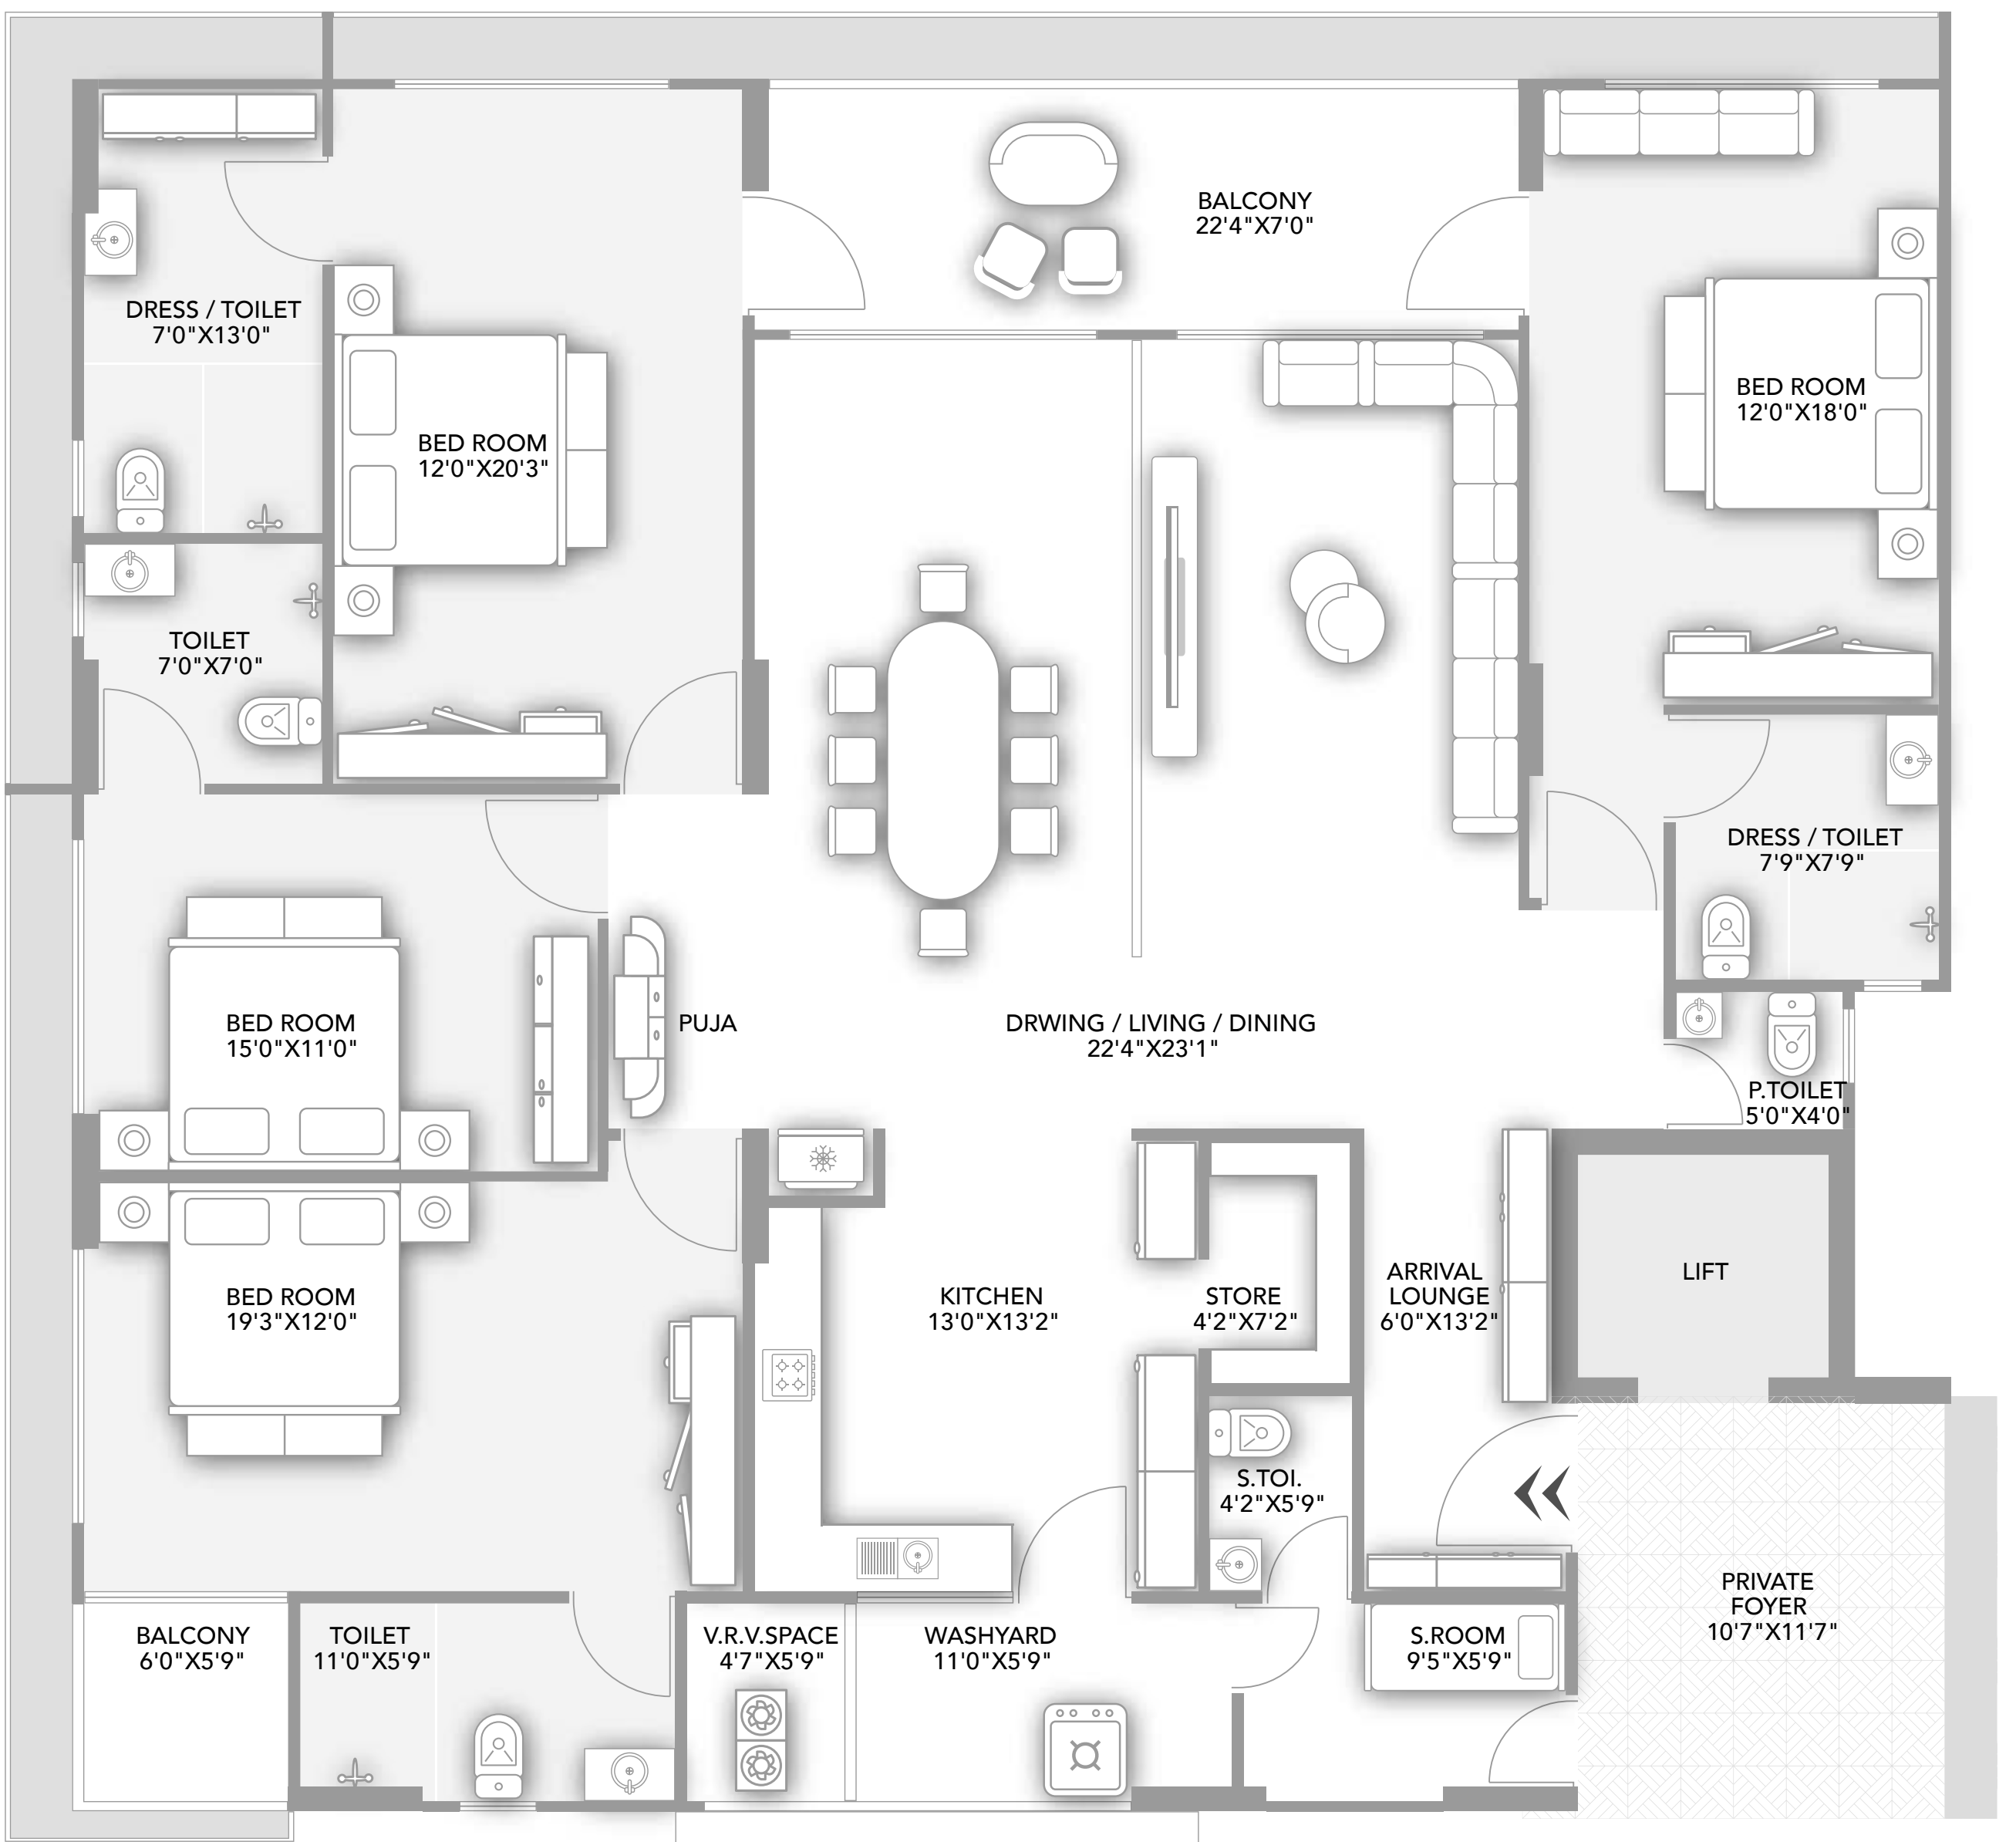

4BHK UNIT C PLAN