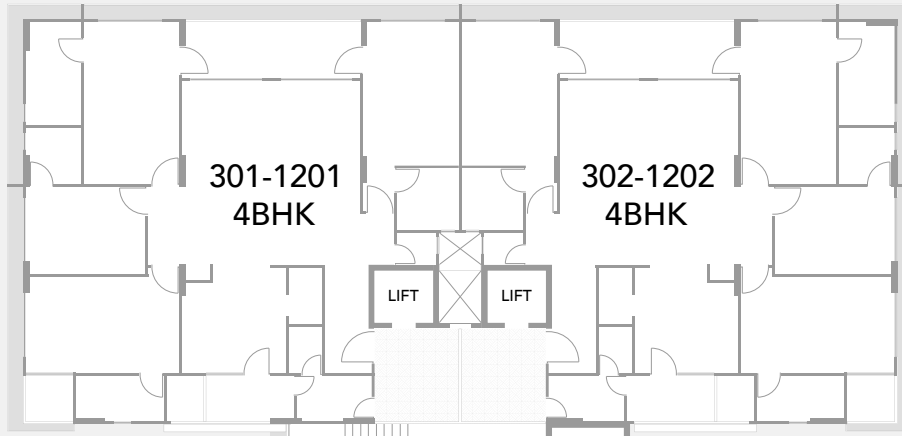

6.00 MT WIDE ROAD

COMMON PLOT 775.54 SQ.M