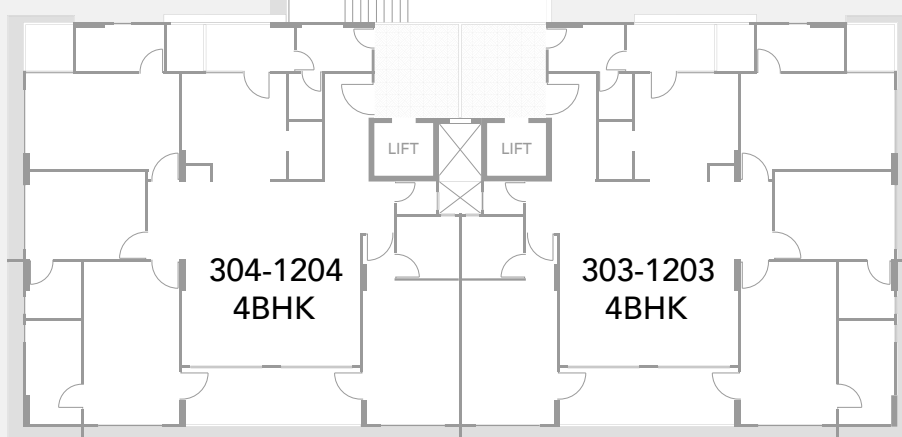

6.00 MT WIDE ROAD

COMMON PLOT 775.54 SQ.M