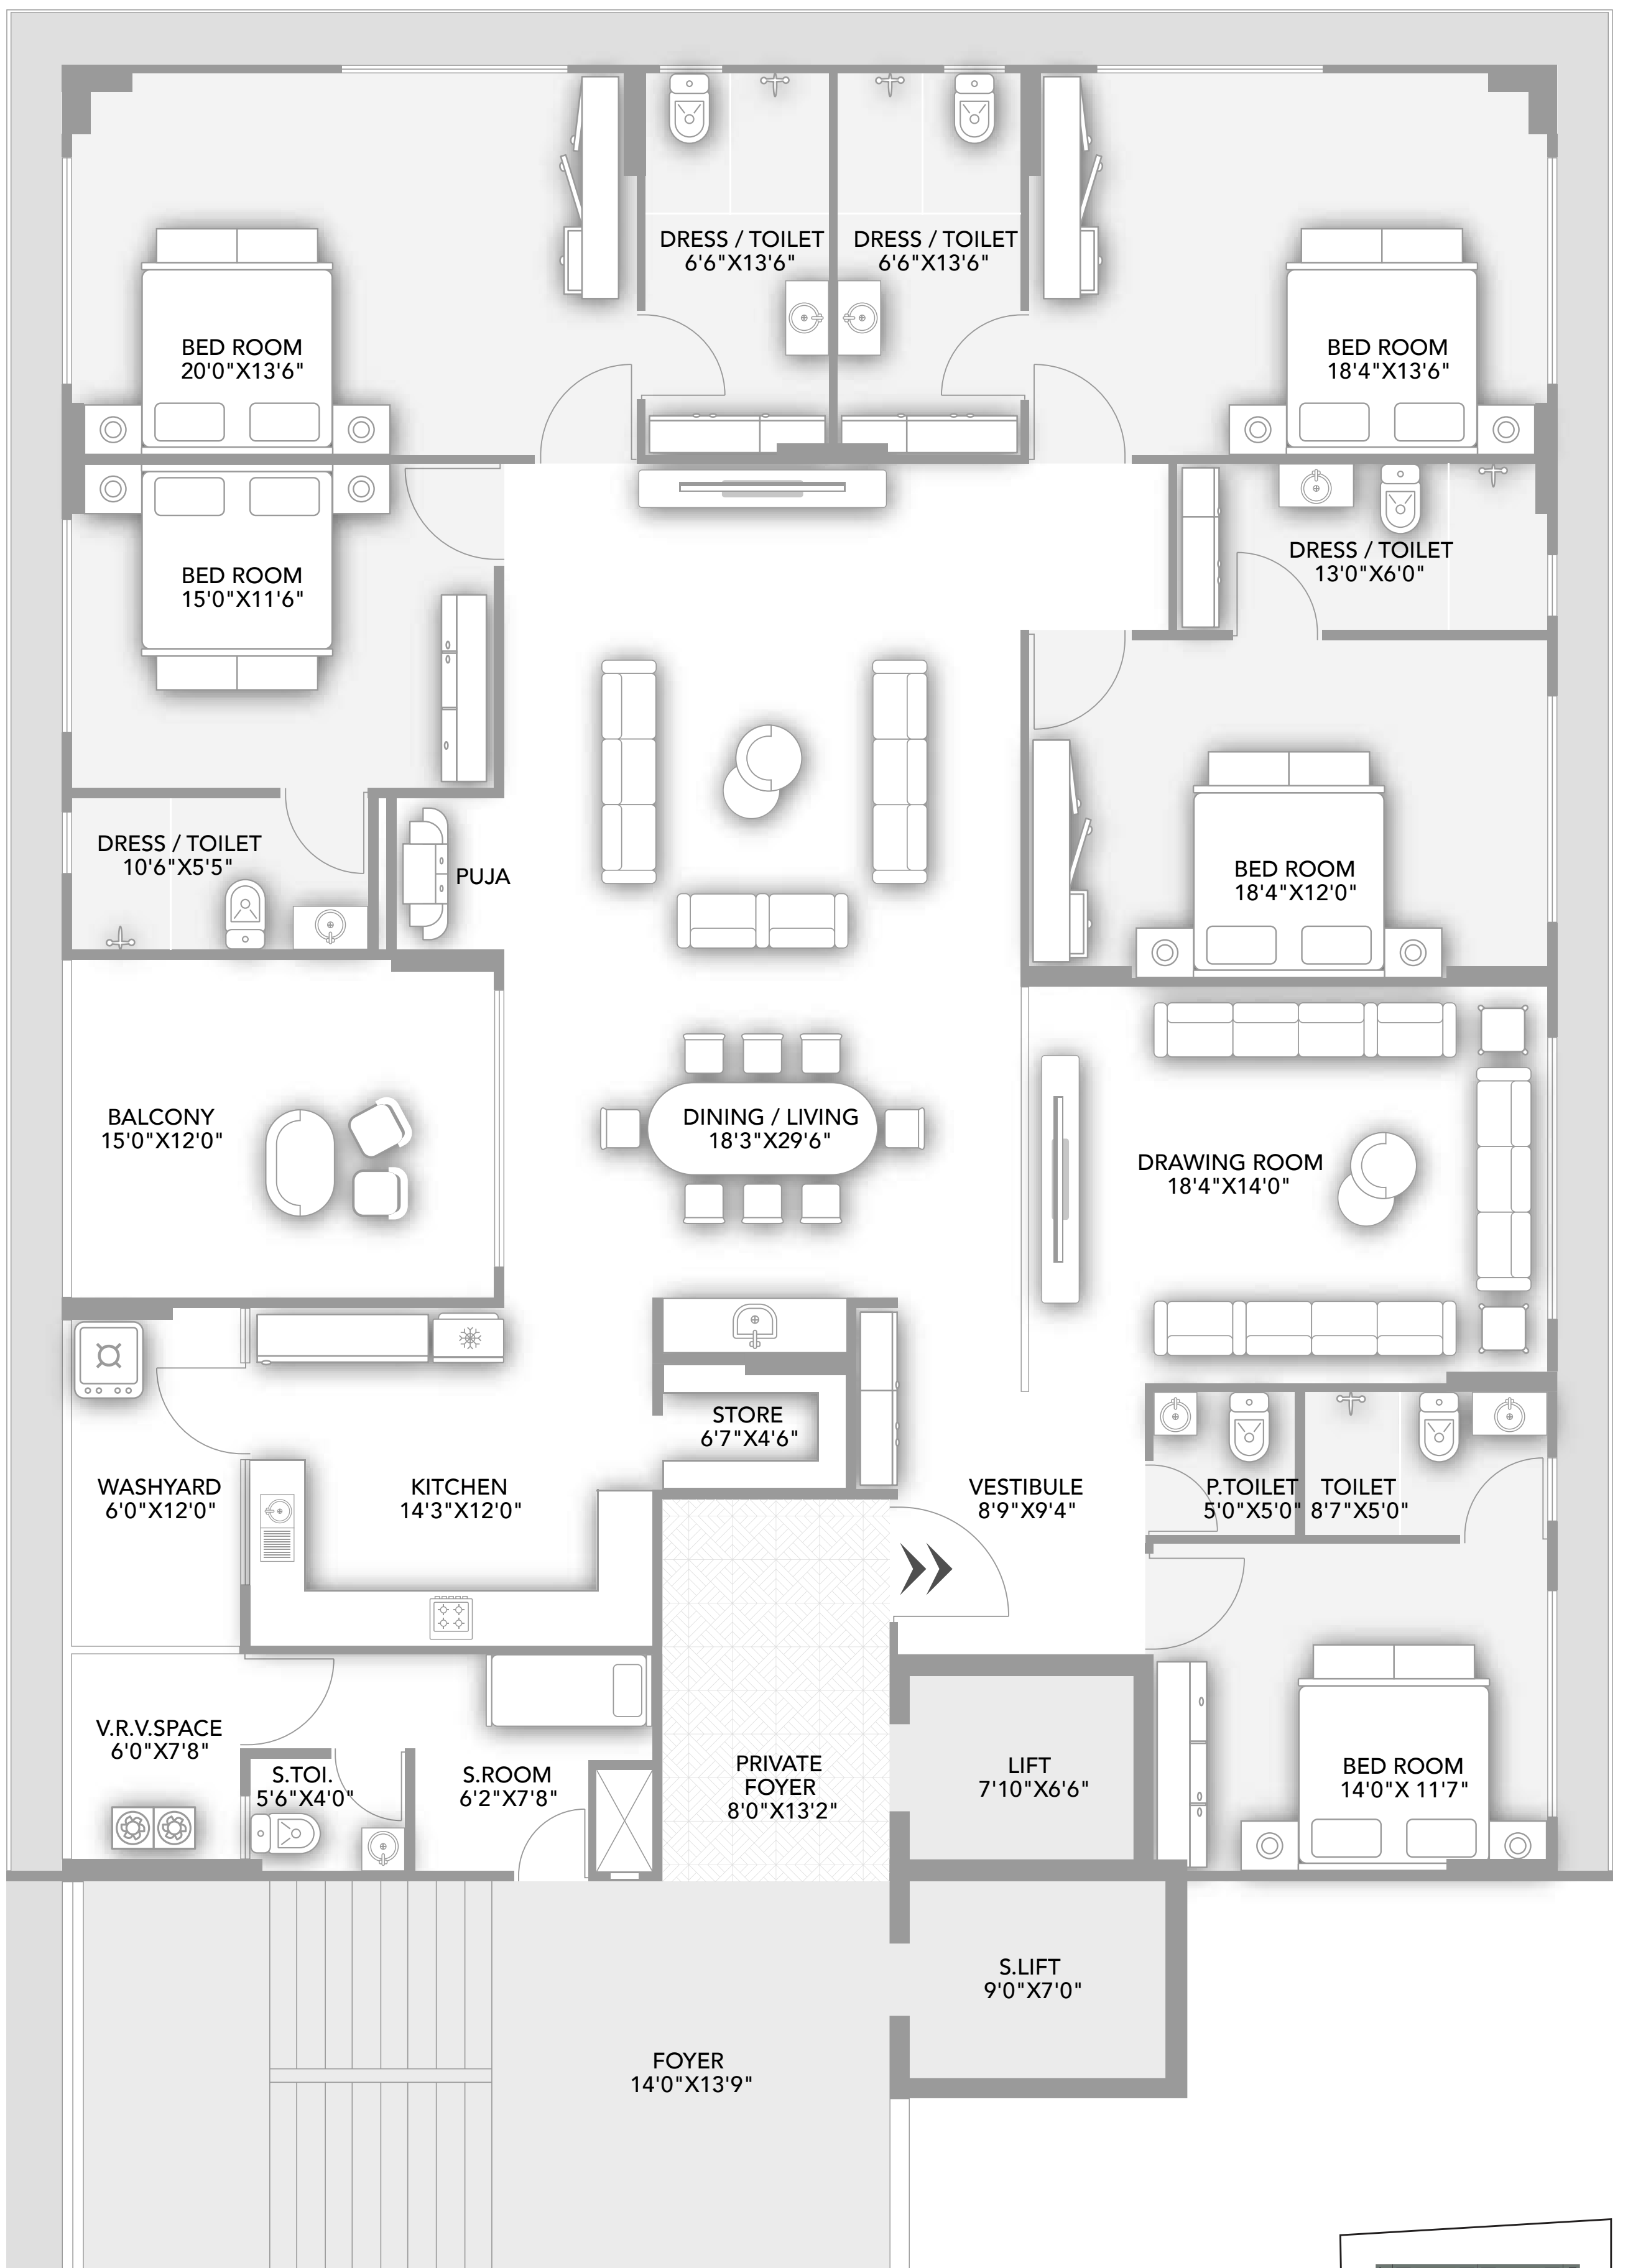

6.00 MT WIDE ROAD

COMMON PLOT 775.54 SQ.M

# OEUVRE 3

अवर

LAYOUT PLAN