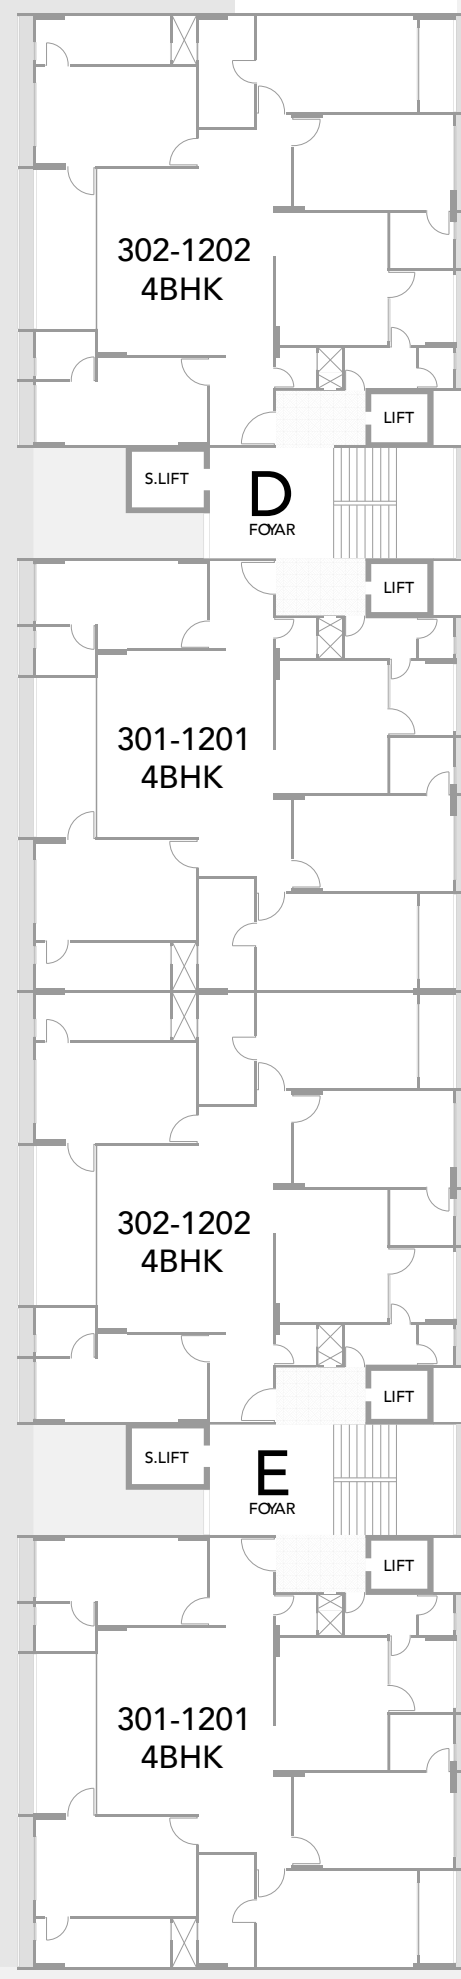

# ENCHANTING COURTYARDS & GARDENS

12.00 MT WIDE ROAD

6.00 MT WIDE ROAD

6.00 MT WIDE ROAD

6.00 MT WIDE ROAD

6.00 MT WIDE ROAD

12.00 MT WIDE ROAD

6.00 MT WIDE ROAD

6.00 MT WIDE ROAD

COMMON PLOT 775.54 SQ.M

# OEUVRE 3

अवर

LAYOUT PLAN

# 5BHK UNIT B PLAN