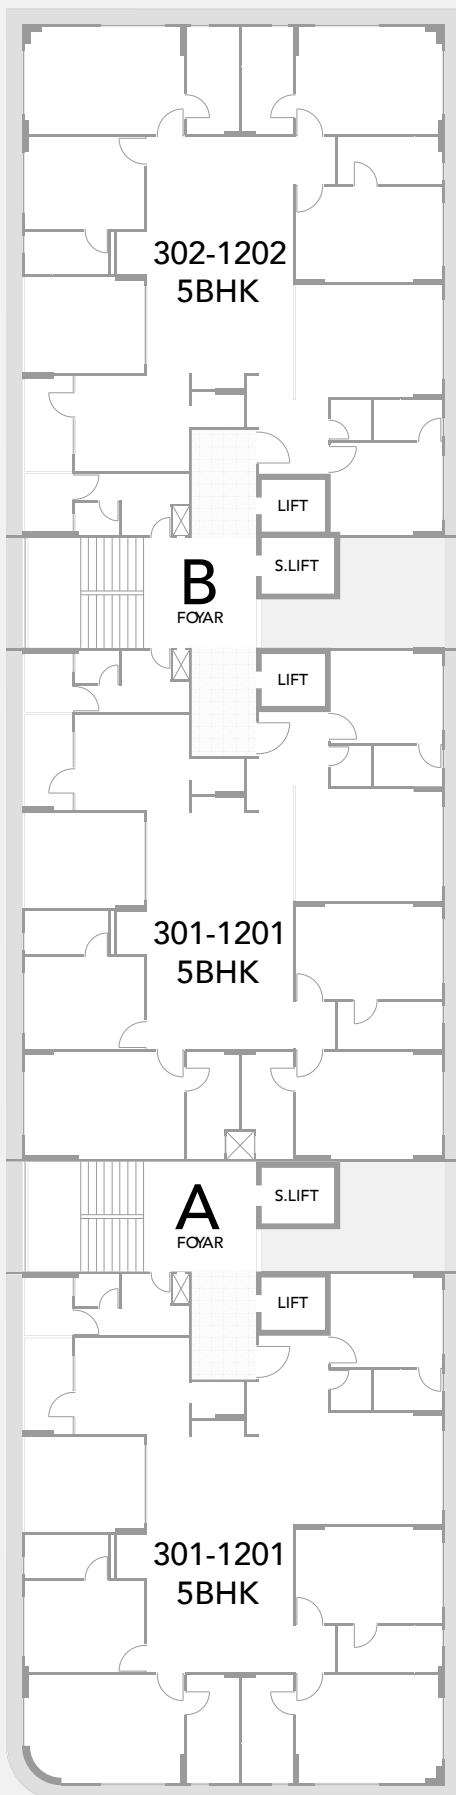

# ENCHANTING COURTYARDS & GARDENS

12.00 MT WIDE ROAD

6.00 MT WIDE ROAD

6.00 MT WIDE ROAD

6.00 MT WIDE ROAD

6.00 MT WIDE ROAD

12.00 MT WIDE ROAD

6.00 MT WIDE ROAD

6.00 MT WIDE ROAD

COMMON PLOT 775.54 SQ.M

# OEUVRE 3

अवर

LAYOUT PLAN

# 5BHK UNIT B PLAN