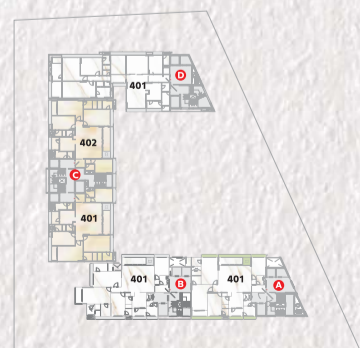

OEUVRE 2
अवर

BLOCK - A
UNIT PLAN
 401 - 2301

BLOCK - B
UNIT PLAN
401 - 2301

BLOCK - C
UNIT PLAN

401 - 2301
402 - 2302

SPECIFICATIONS

Flooring

Italian Marble in whole house
Anti-skid flooring in balcony, bathroom and wash yard