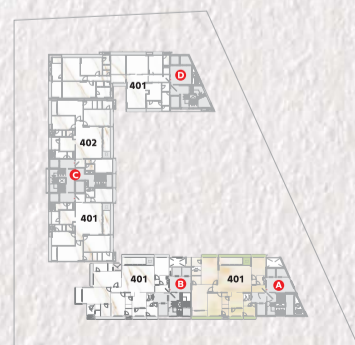

OEUVRE 2
अवर

BLOCK - A
UNIT PLAN
 401 - 2301

BLOCK - B
UNIT PLAN
401 - 2301

BLOCK - C
UNIT PLAN

401 - 2301
402 - 2302

SPECIFICATIONS

Flooring

Italian Marble in whole house
Anti-skid flooring in balcony, bathroom and wash yard