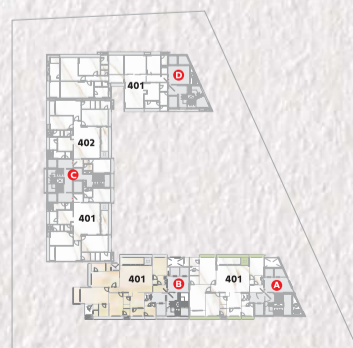

OEUVRE 2
अवर

BLOCK - A
UNIT PLAN
 401 - 2301

BLOCK - B
UNIT PLAN
401 - 2301

BLOCK - C
UNIT PLAN

401 - 2301
402 - 2302

SPECIFICATIONS

Flooring

Italian Marble in whole house
Anti-skid flooring in balcony, bathroom and wash yard