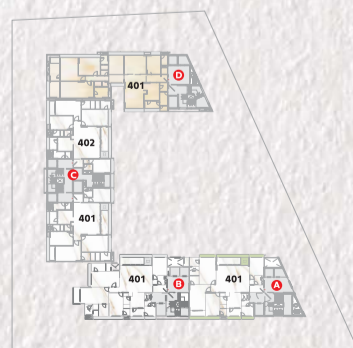

OEUVRE 2
अवर

BLOCK - A
UNIT PLAN
 401 - 2301

BLOCK - B
UNIT PLAN
401 - 2301

BLOCK - C
UNIT PLAN

401 - 2301
402 - 2302

SPECIFICATIONS

Flooring

Italian Marble in whole house
Anti-skid flooring in balcony, bathroom and wash yard