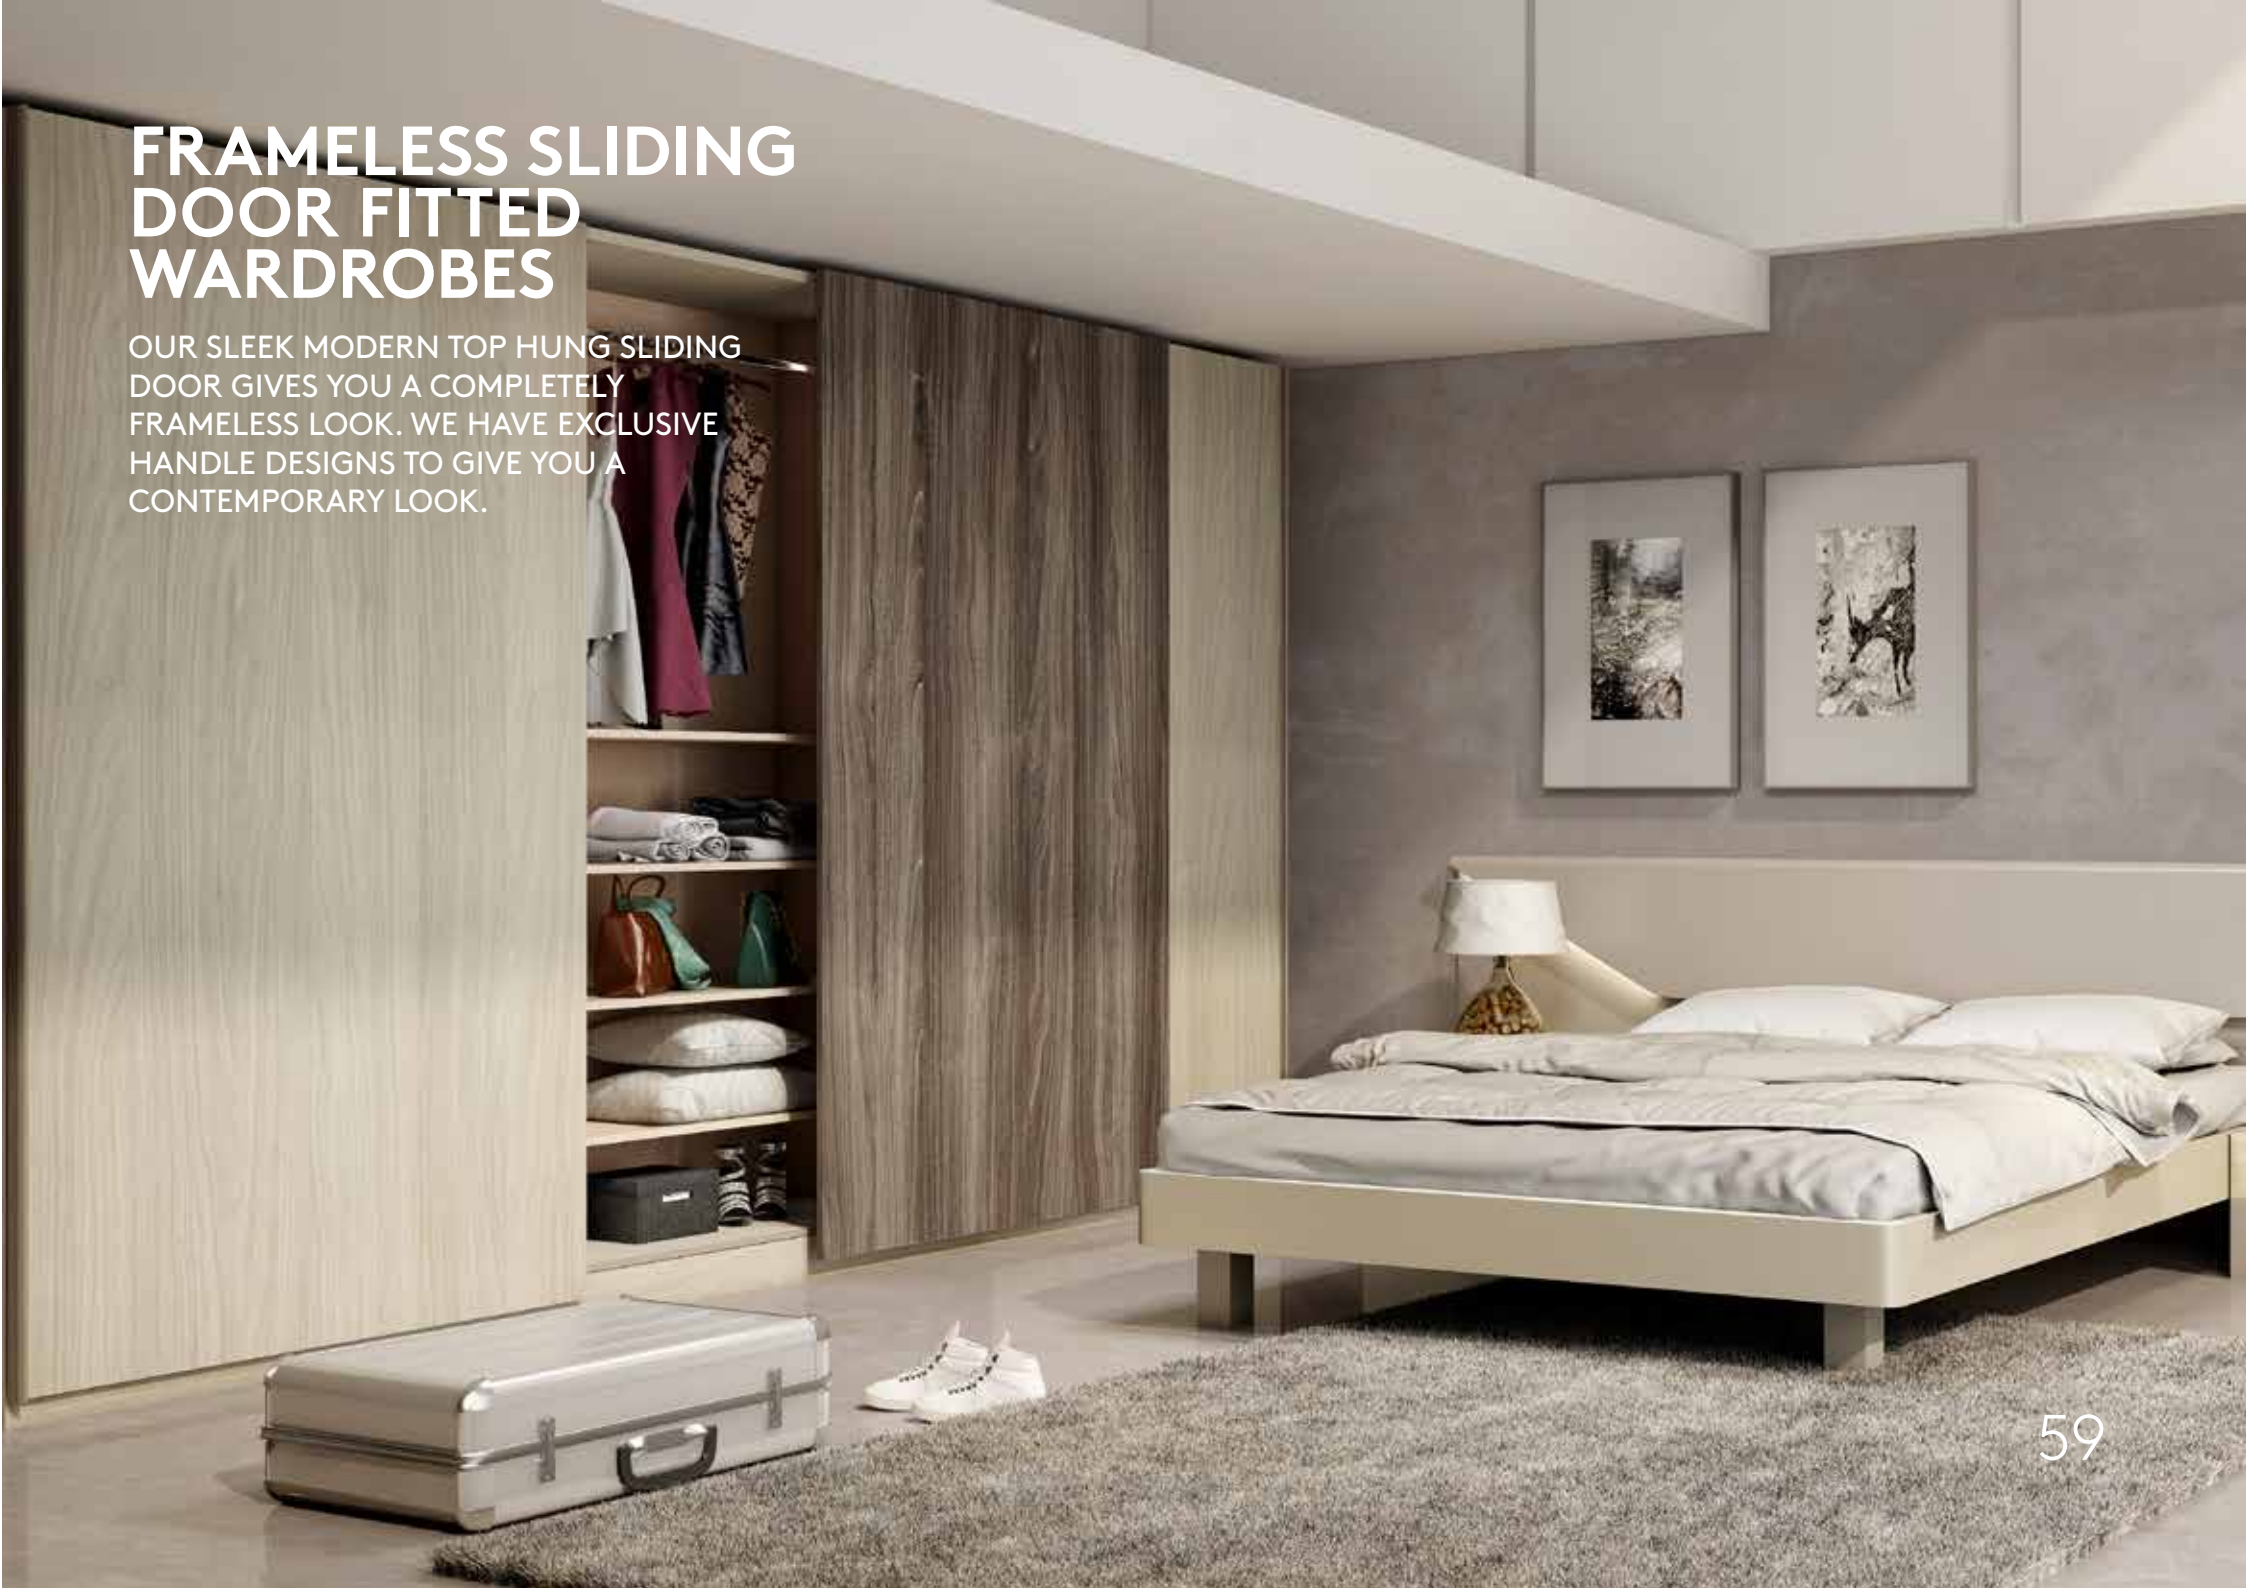

TAKES YOUR LIFESTYLE TO AN ORGANISED MANNER.

THE AMAZING THINGS ABOUT LOFT WARDROBES ARE THAT THEY WILL EFFECTIVELY UTILIZE THE SPACES IN OUR HOMES THAT WE DON'T THINK ARE A BETTER USE FOR. SLOPING CEILINGS AND ANGLED ALCOVES REALLY BRING OUT THE SHAPE OF THE LOFT. OUR LOFT STORAGE SOLUTIONS OFFER MULTIPLE FUNCTIONAL OPTIONS WITH ALL THE IDEAL ACCESSORIES NEEDED FOR YOU.

FRAMELESS SLIDING DOOR FITTED WARDROBES

OUR SLEEK MODERN TOP HUNG SLIDING DOOR GIVES YOU A COMPLETELY FRAMELESS LOOK. WE HAVE EXCLUSIVE HANDLE DESIGNS TO GIVE YOU A CONTEMPORARY LOOK.

60

FRAMELESS SLIDING DOOR FITTED WARDROBES