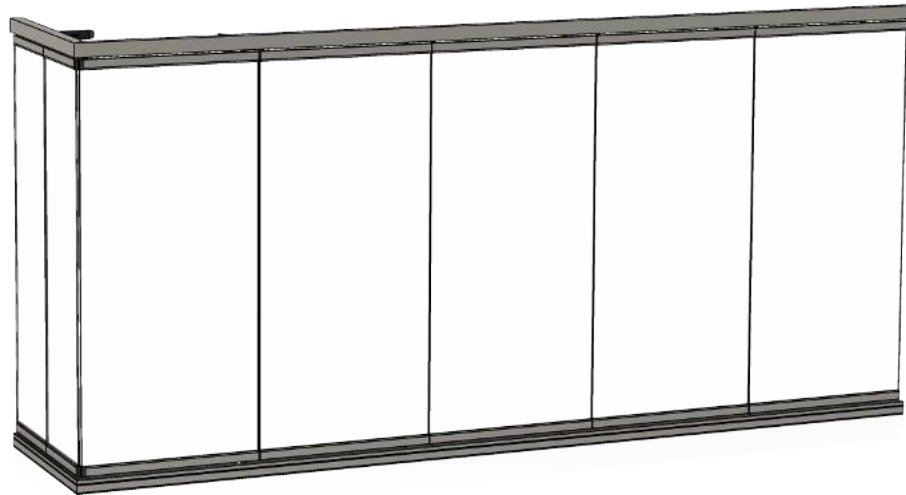

<b>Total price</b>	<b>3242,00 EUR</b>
--------------------	--------------------

Picture is illustrative

**Balcony glazing (6mm clear glass)**

**546,00 EUR**

Offer contains

Offer does not contain

- 6 mm tempered glass - clear
- aluminium profiles (powder-coated RAL 9010 Pure white)
- U adjustment profile
- open glass restrainer
- two ventilation positions on the first opening glass
- glass profile end gaps
- handles on all glasses
- opening mechanisms and ball-bearing rollers
- pvc gaskets for the end glasses
- pvc gaskets between glasses
- confirmation drawings
- products packed for transportation
- manufacturing of the products according to measures given by the customer

- fixings and fasteners for installation
- flashings and covering profiles
- measuring of the openings
- installation of the system
- transportation of the products

Dimensions

1	1	L~3000 mm H~1500 mm; 5 glasses	1 pcs
---	---	--------------------------------	-------