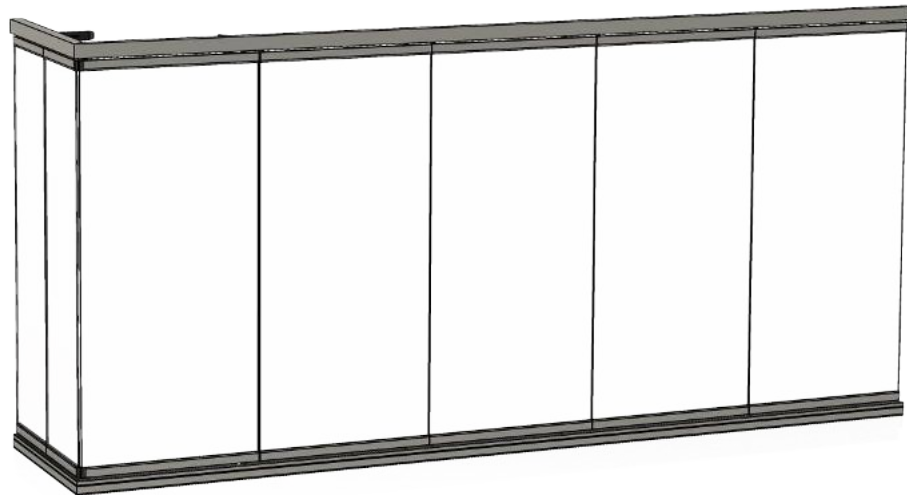

Picture is illustrative

Balcony glazing (6mm clear glass)

546,00 EUR

Offer contains

Offer does not contain

- 6 mm tempered glass - clear
- aluminium profiles (powder-coated RAL 9010 Pure white)
- U adjustment profile
- open glass restrainer
- two ventilation positions on the first opening glass
- glass profile end gaps
- handles on all glasses
- opening mechanisms and ball-bearing rollers
- pvc gaskets for the end glasses
- pvc gaskets between glasses
- confirmation drawings
- products packed for transportation
- manufacturing of the products according to measures given by the customer

- fixings and fasteners for installation
- flashings and covering profiles
- measuring of the openings
- installation of the system
- transportation of the products

Dimensions

1	1	L~3000 mm H~1500 mm; 5 glasses	1 pcs