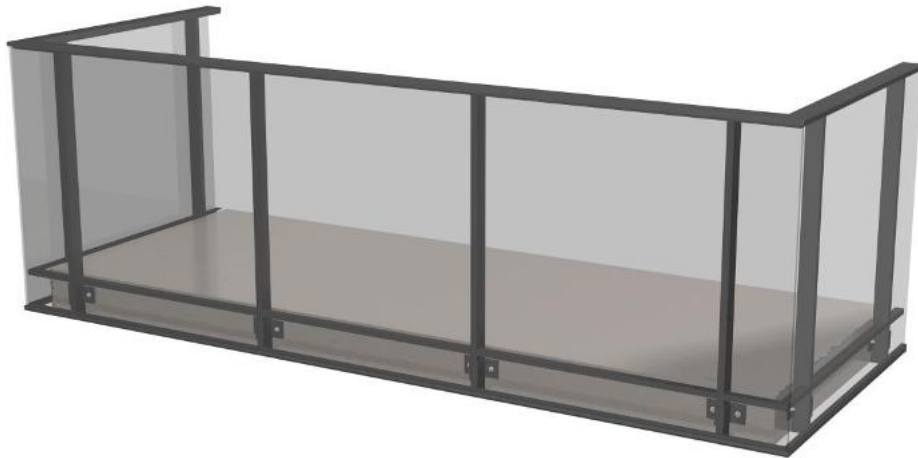

- fixings and fasteners for installation
- flashings and covering profiles
- measuring of the openings
- installation of the system
- transportation of the products

Dimensions

1	1	L~3000 mm H~1500 mm; 5 glasses	1 pcs
---	---	--------------------------------	-------

Picture is illustrative

**Balcony glazing (6mm clear glass)**

**996,00 EUR**

Offer contains

Offer does not contain

- 6 mm tempered glass - clear
- aluminium profiles (powder-coated RAL 9010 Pure white)
- U adjustment profile
- open glass restrainer
- two ventilation positions on the first opening glass
- glass profile end gaps
- handles on all glasses
- opening mechanisms and ball-bearing rollers
- pvc gaskets for the end glasses
- pvc gaskets between glasses
- confirmation drawings
- products packed for transportation
- manufacturing of the products according to measures given by the customer

- fixings and fasteners for installation
- flashings and covering profiles
- measuring of the openings
- installation of the system
- transportation of the products

Dimensions

1	1	L~6000 mm H~1500 mm; 9 glasses	1 pcs
---	---	--------------------------------	-------