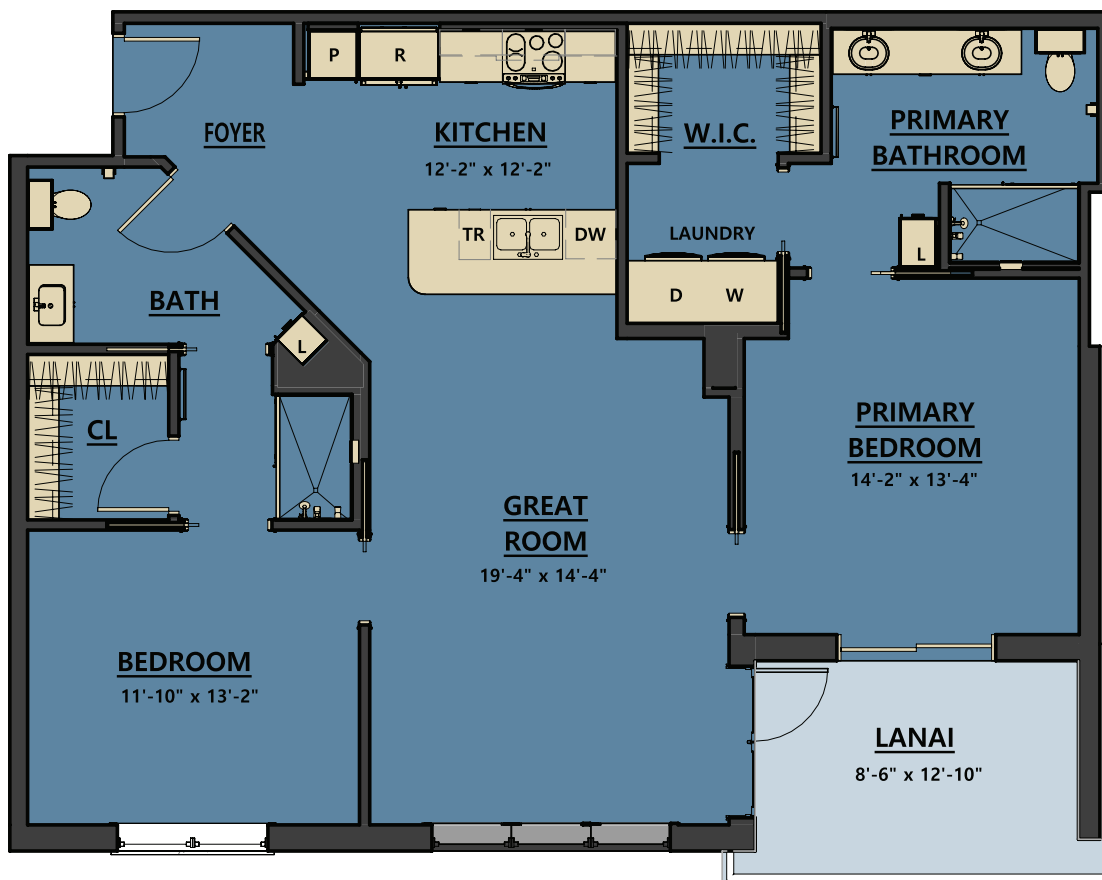

EMERALD TIDES

THE BAY

2 Bedroom + 2 Bath | 1,295 sq ft

Dimensions approximate.
Floor plan styles may vary.