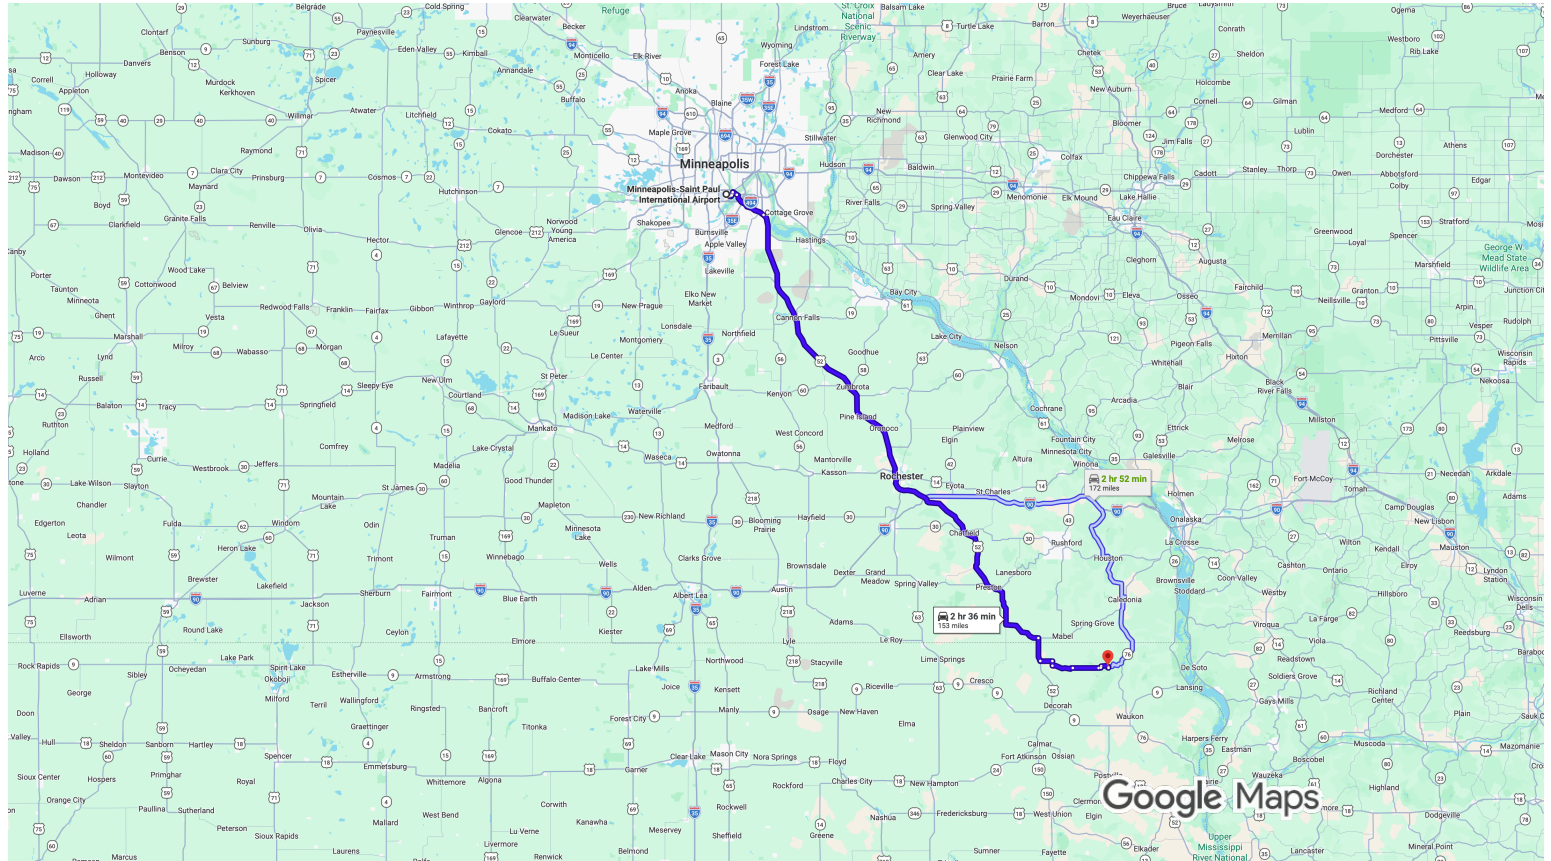

Minneapolis-Saint Paul International Airport to Ryumonji Zen Monastery, 2452 Ryumon Rd, Dorchester, IA 52140

Map data ©2026 Google 10 mi

Minneapolis-Saint Paul International Airport
4300 Glumack Dr, St Paul, MN 55111

Get on MN-5 E from Glumack Dr

4 min (1.4 mi)

- ↑ 1. Head northwest on Glumack Dr
  0.3 mi
- ↖ 2. Slight left toward Northwest Dr
  440 ft
- ← 3. Turn left toward Northwest Dr
  203 ft
- ← 4. Turn left onto Northwest Dr
  0.1 mi
- ↗ 5. Turn right
  0.1 mi