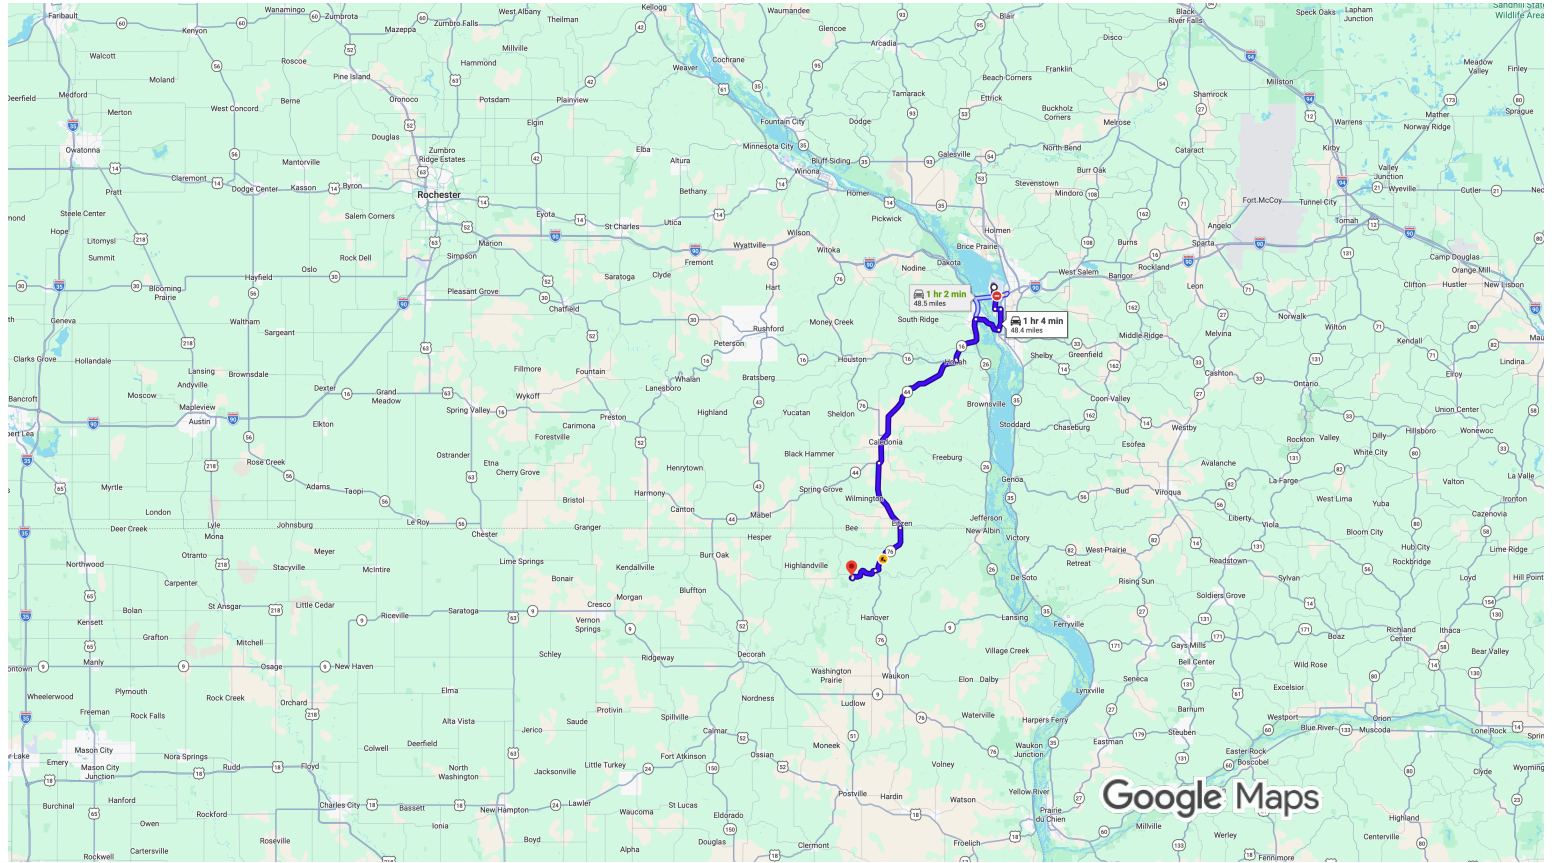

La Crosse Regional Airport, 2850 Airport Rd, La Crosse, WI 54603 to Ryumonji Zen Monastery, 2452 Ryumon Rd, Dorchester, IA 52140

Drive 48.4 miles, 1 hr 4 min

Map data ©2026 Google 5 mi

La Crosse Regional Airport
2850 Airport Rd, La Crosse, WI 54603

Take Airport Dr, Dawson Ave and Bainbridge St to US-53 S/I-90 ALT

9 min (4.0 mi)

- ↑ 1. Head north on Airport Dr
0.7 mi
- ↑ 2. Continue onto Airport Rd
0.5 mi
- ↶ 3. Turn left onto Fanta Reed Rd
0.4 mi
- ↷ 4. Turn right onto Dawson Ave
0.8 mi
- ↑ 5. Continue onto Bainbridge St

- 1.0 mi
- ← 6. Turn left onto Clinton St
- 0.6 mi

Take MN-44 W, MN-76 S and IA-76 S to Bear Creek Dr in Allamakee County

- 49 min (40.8 mi)
- ↷ 7. Turn right onto US-53 S/I-90 ALT
- 2.4 mi
- ↷ 8. Turn right onto US-14 W/US-61 N/Cass St/I-90 ALT
- i Continue to follow US-14 W/US-61 N/I-90 ALT**
- i Entering Minnesota**
- 3.0 mi
- ← 9. Use the left 2 lanes to turn left onto MN-16 W/Great River Rd/Historic Bluff Country Scenic Bywy
- i Continue to follow MN-16 W/Historic Bluff Country Scenic Bywy**
- 5.7 mi
- ↑ 10. Continue straight onto Mill St
- 0.2 mi
- ↷ 11. Mill St turns slightly right and becomes MN-44 W/Main St
- i Continue to follow MN-44 W**
- 15.6 mi
- ← 12. Turn left onto MN-76 S
- 7.8 mi
- ↑ 13. Continue onto IA-76 S
- i Entering Iowa**
- 6.2 mi
- ### Continue on Bear Creek Dr to your destination
- 6 min (3.6 mi)
- ↷ 14. Turn right onto Bear Creek Dr
- 3.2 mi
- ← 15. Turn left onto Ryumon Rd
- 0.2 mi
- ↷ 16. Turn right
- i Destination will be on the right**
- 0.1 mi