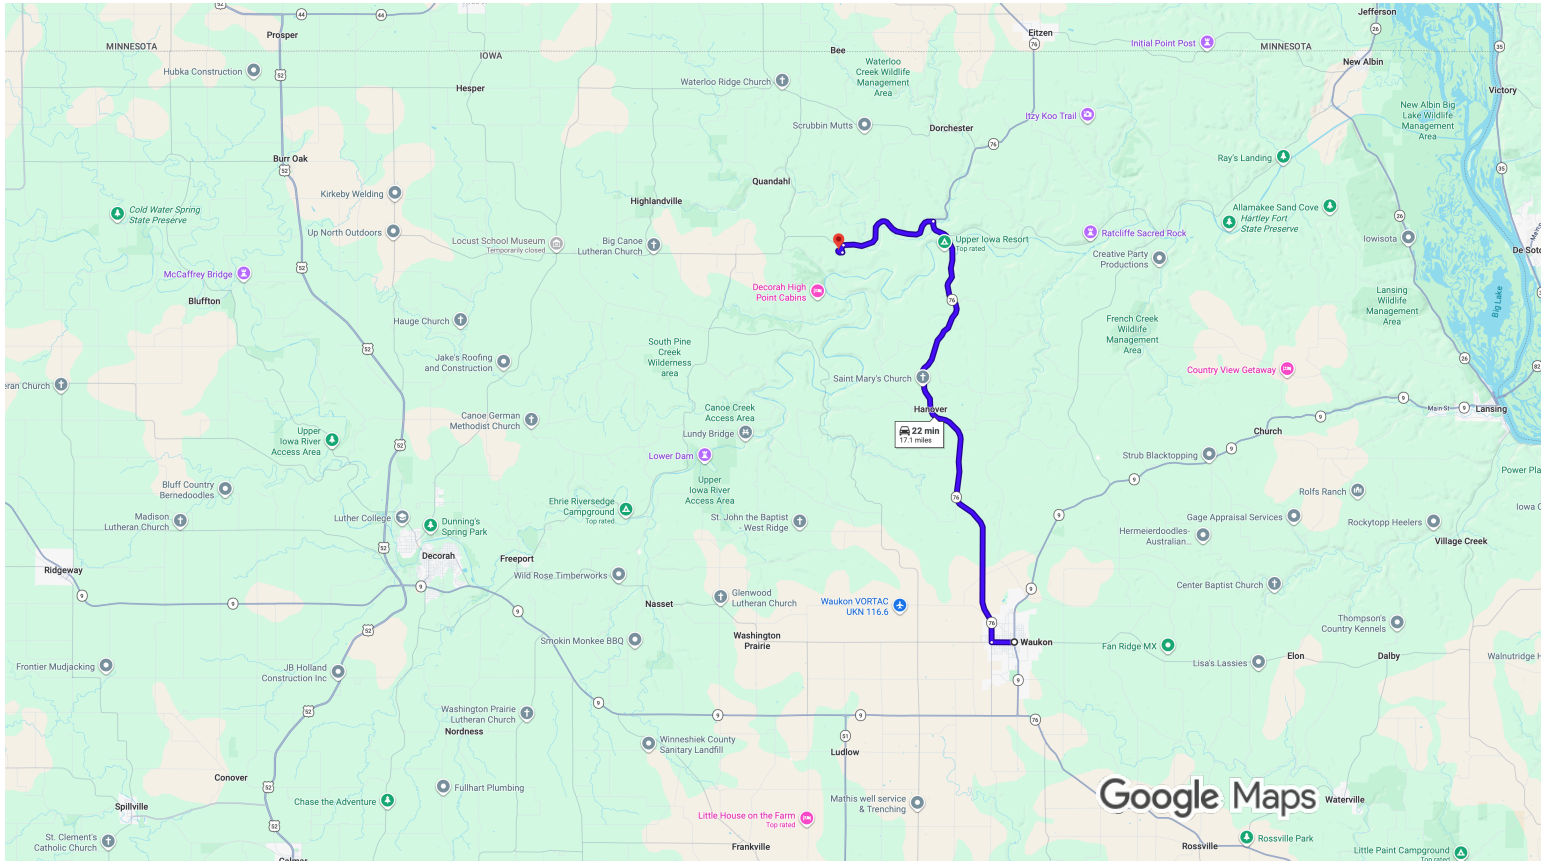

Waukon, Iowa 52172 to Ryumonji Zen Monastery, 2452 Ryumon Rd, Dorchester, IA 52140

Drive 17.1 miles, 22 min

Map data ©2026 Google 2 mi

Waukon
Iowa 52172

- ↑ 1. Head toward E Main St
49 ft
- ↪ 2. Turn right onto W Main St
0.6 mi
- ↪ 3. Turn right onto IA-76 N/9th St NW
i Continue to follow IA-76 N
12.9 mi
- ↵ 4. Turn left onto Bear Creek Dr
3.2 mi
- ↵ 5. Turn left onto Ryumon Rd
0.2 mi
- ↪ 6. Turn right
i Destination will be on the right
0.1 mi

Ryumonji Zen Monastery
2452 Ryumon Rd, Dorchester, IA 52140