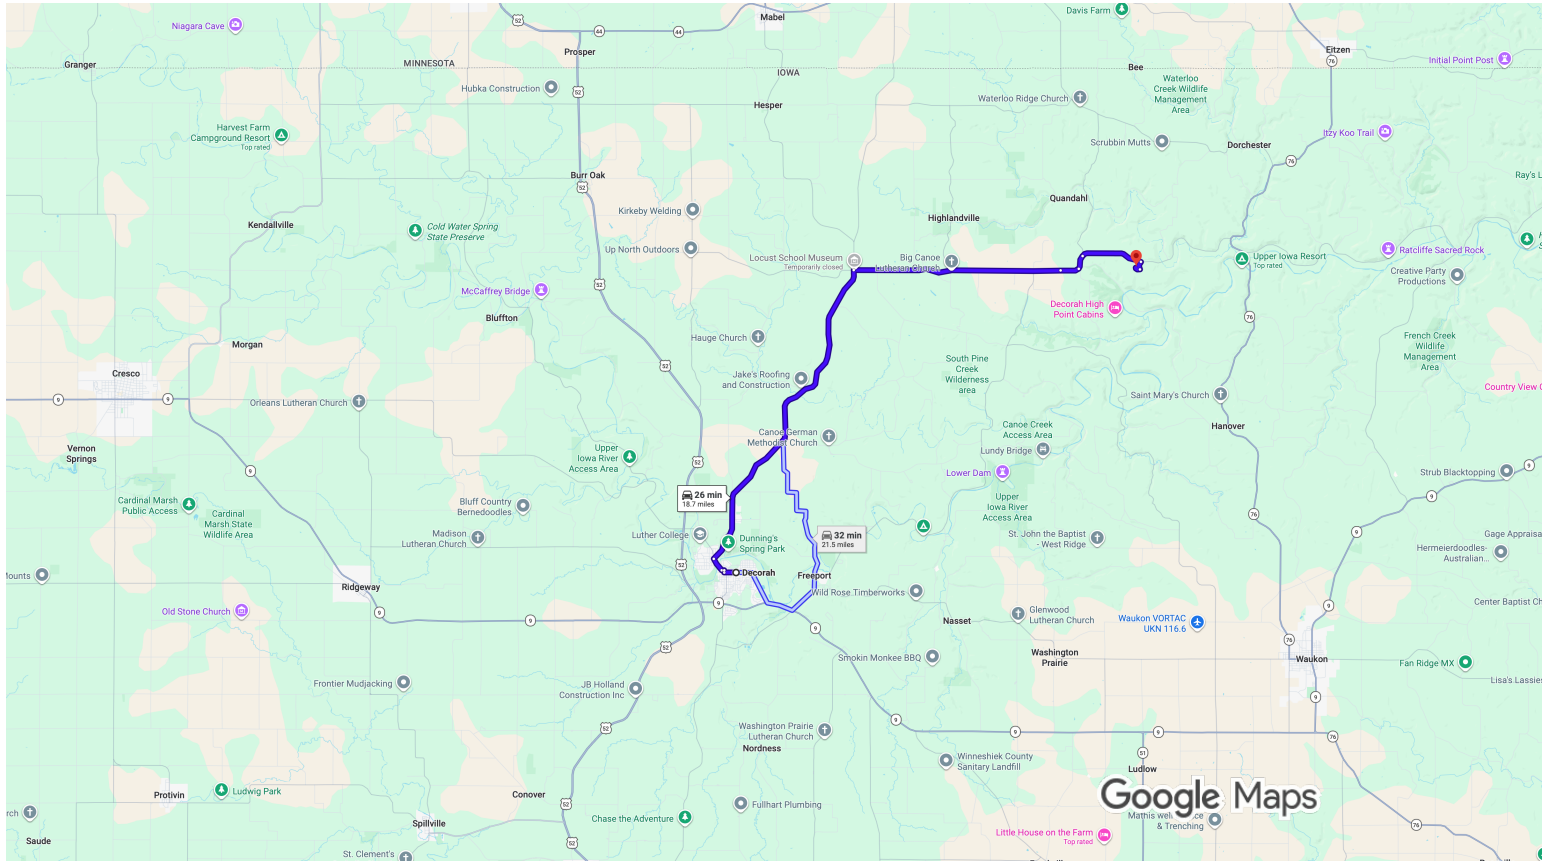

# Decorah, Iowa 52101 to Ryumonji Zen Monastery, 2452 Ryumon Rd, Dorchester, IA 52140

Drive 18.7 miles, 26 min

Map data ©2026 Google 2 mi

**Decorah**  
Iowa 52101

**Take E Main St to W Water St**

3 min (0.4 mi)

- ↑ 1. Head toward Washington St  
0.3 mi
- ↪ 2. Turn right onto Mill St  
322 ft

**Take Locust Rd and Big Canoe Rd to Ryumon Rd in Allamakee County**

22 min (18.0 mi)

- ↶ 3. Turn left onto W Water St  
348 ft
- ↪ 4. Turn right onto College Dr  
0.4 mi
- ↪ 5. Turn right onto Locust Rd  
9.4 mi
- ↪ 6. Turn right onto Big Canoe Rd  
5.6 mi
- ↑ 7. Continue onto Bear Creek Dr  
0.5 mi
- ↑ 8. Continue onto Balsam Rd  
0.4 mi
- ↑ 9. Continue onto Bear Creek Rd  
1.7 mi

**Continue on Ryumon Rd to your destination**

1 min (0.4 mi)

- ↪ 10. Turn right onto Ryumon Rd  
0.2 mi
- ↪ 11. Turn right  
**i Destination will be on the right**  
0.1 mi

**Ryumonji Zen Monastery**  
2452 Ryumon Rd, Dorchester, IA 52140