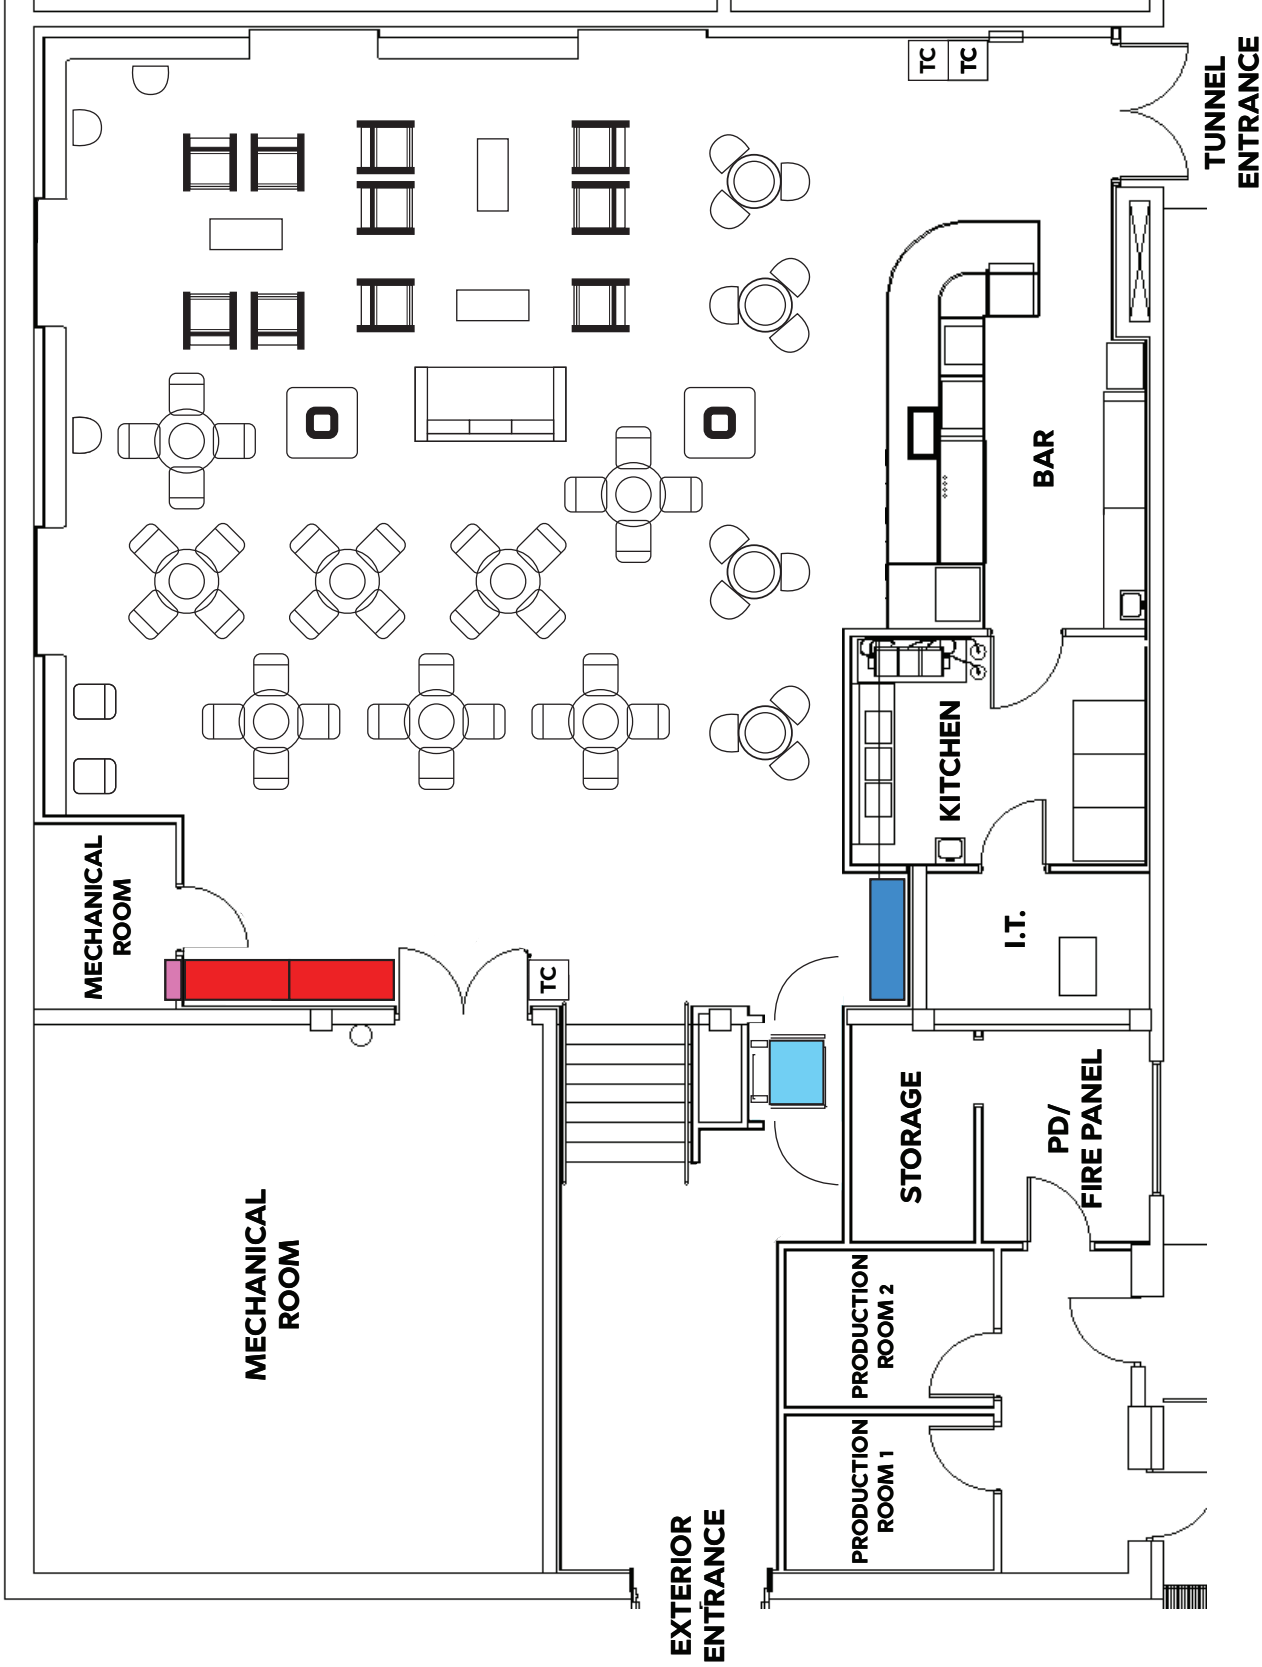

FLOOR PLAN

LEGEND

-  TC TRASH CONTAINER
-  HIGH COCKTAIL TABLES/CHAIRS
-  LOW COCKTAIL TABLES/CHAIRS
-  LOUNGE CHAIR
-  SOFA
-  COFFEE TABLE
-  AV CONTROLS
-  BUFFET TABLES
-  FRIDGE
-  ADA LIFT