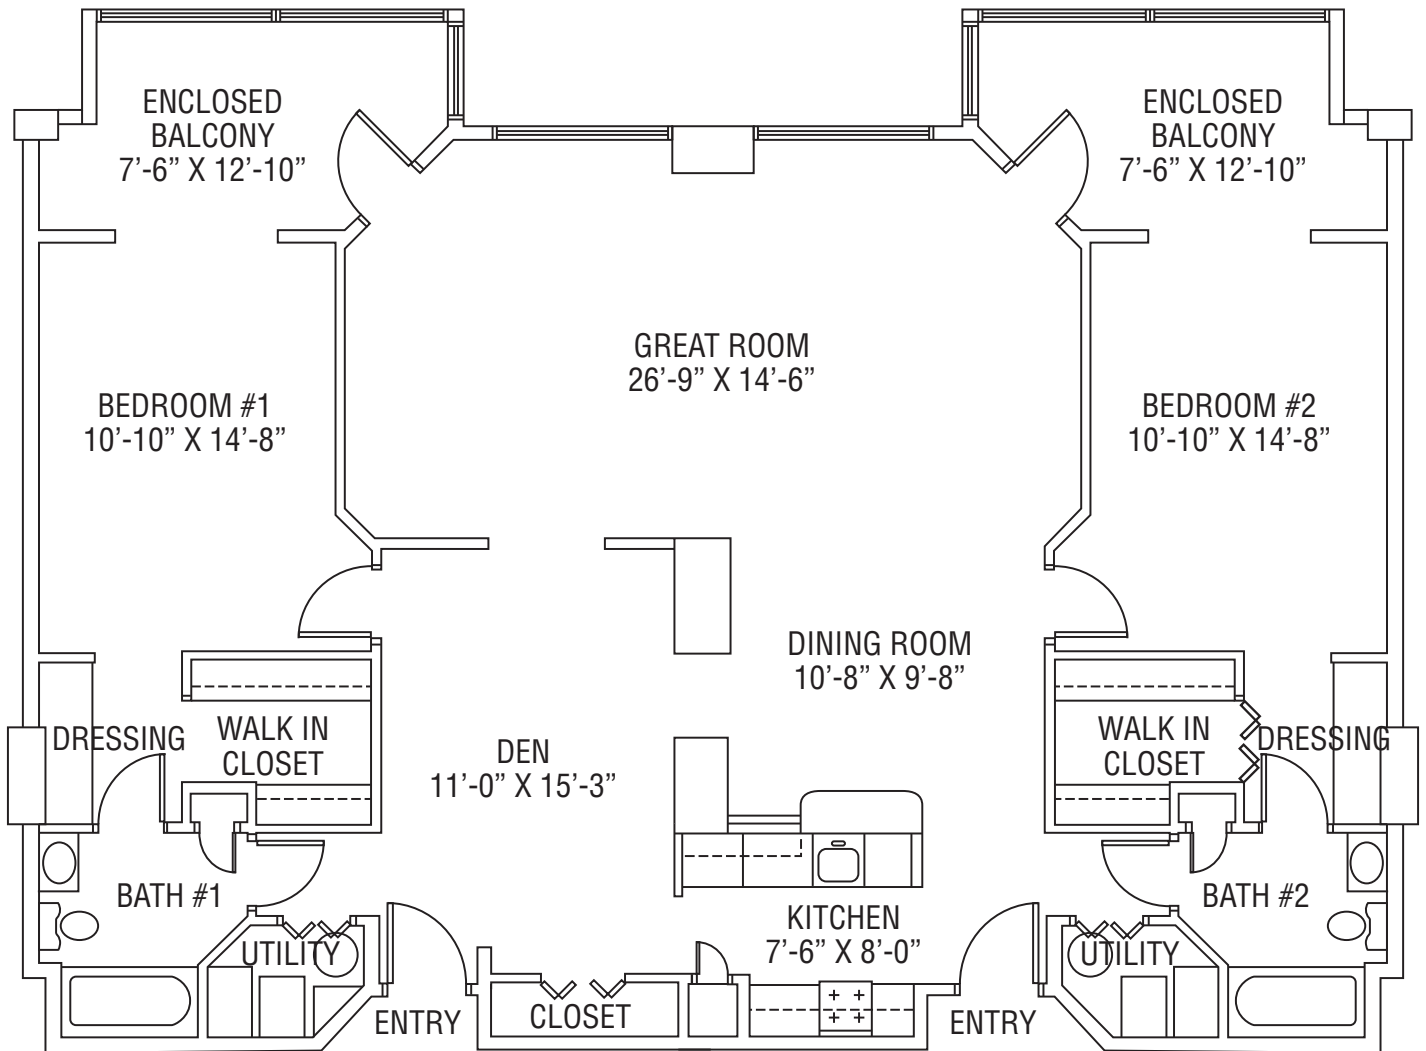

# Grande Apartment

2 BEDROOM / 2 BATH / 1,659 SQ. FT.