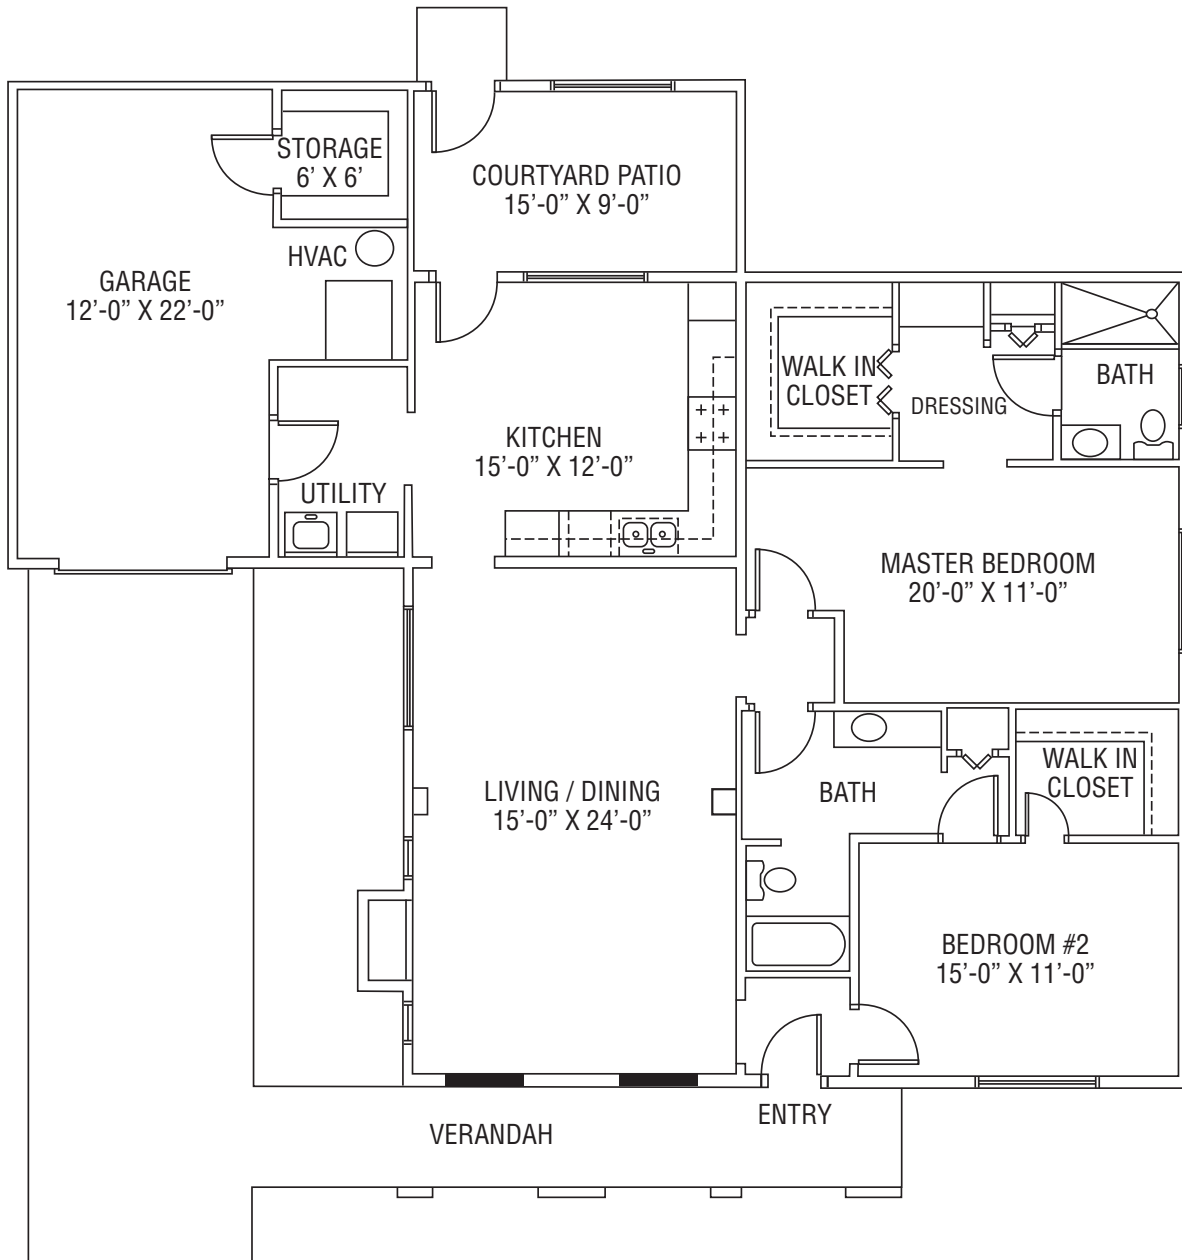

Courtyard Villa

2 BEDROOM / 2 BATH / 1,460 SQ. FT.

VILLAS AT THE MAYFLOWER

1620 MAYFLOWER COURT | WINTER PARK, FL 32792 | 407.672.1620 | THEMAYFLOWER.COM

Plans, dimensions, features and specifications are subject to change without notice.