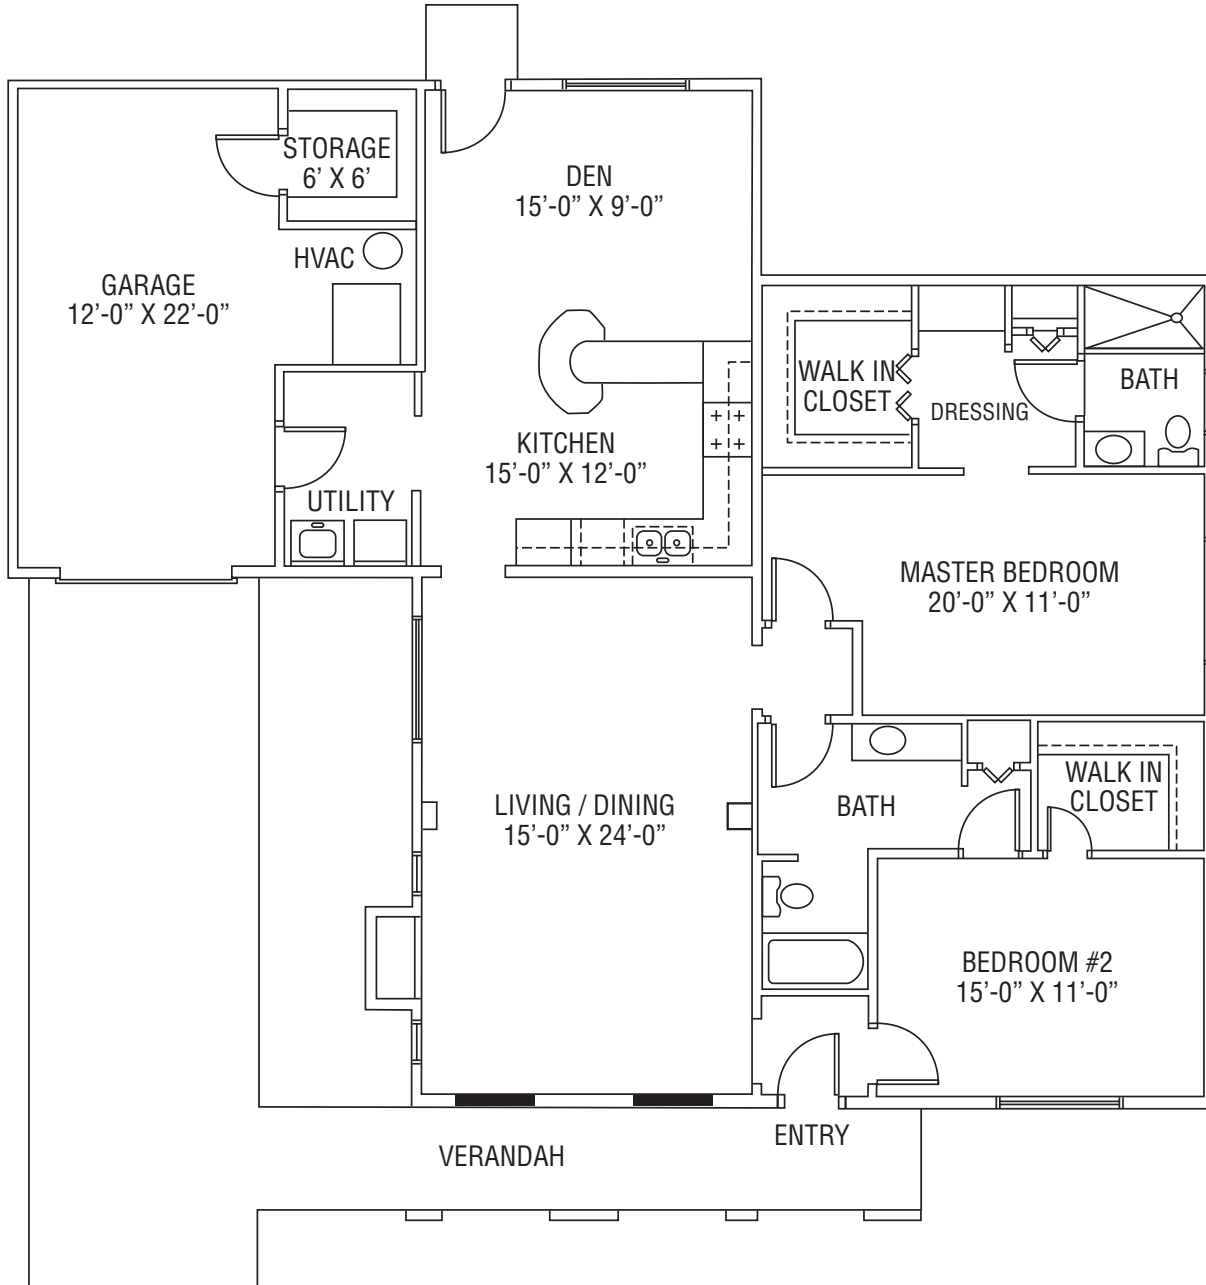

Manor Villa

2 BEDROOM / 2 BATH / 1,596 SQ. FT.

VILLAS AT THE MAYFLOWER

1620 MAYFLOWER COURT | WINTER PARK, FL 32792 | 407.672.1620 | THEMAYFLOWER.COM

Plans, dimensions, features and specifications are subject to change without notice.