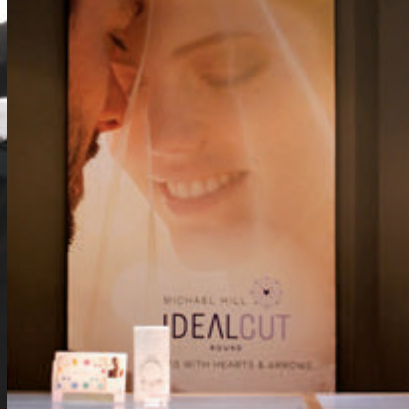

A REVOLUTIONARY sign  
SYSTEM LIKE NO OTHER  
ON THE PLANET!

 verde *fastframe*™

ASSEMBLES  
in minutes  
—  
NO TOOLS  
REQUIRED

INSERT DISPLAY  
GRAPHICS SIMPLY  
AND EASILY

AVAILABLE in  
Any size AND  
Any colour