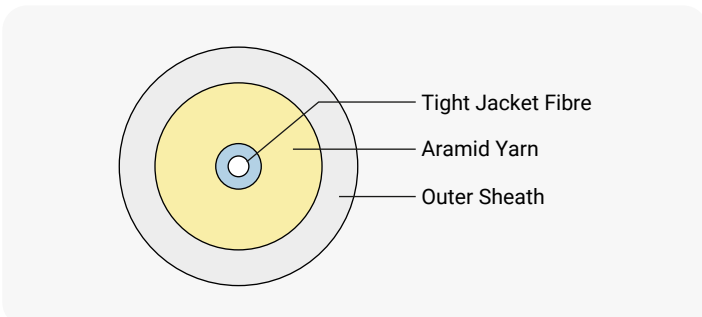

Simplex I-SX

- Indoor Distribution
- Branching in High Rises
- Pig Tails
- Patch Cords
- LAN & FTTX

Simplex OFC

- #### Customized Options
- Single mode and Multimode Fibres
 - Desired Sheath Colour
 - Sheath in PU/PVC/LSZH
 - Tight Buffering in Nylon - 12/LSZH/PVC

Temperature Performance(°C)

Installation

Operation

Storage

Simplex

Type	Fibre Count	Diameter (MM)	Weight (KG/KM)	Tensile Strength (N)		Crush	Bending Radius	
				I	O		I	O
1 F	1	2.0 ± 0.3	3.0 ± 1	100	50	400N	10D	20D
1 F	1	3.0 ± 0.3	7.0 ± 2	150	75		10D	20D