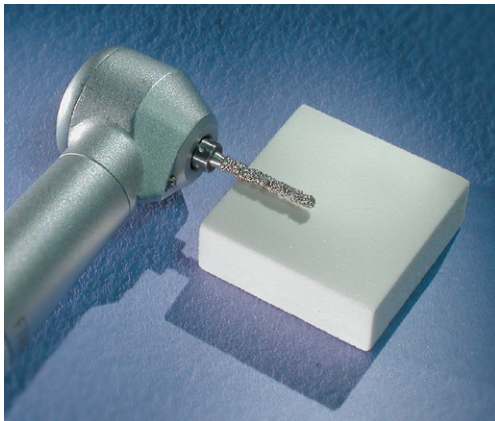

## DRESSING STONES FOR P.B.S.® DIAMOND BURS

### Two Striper. Mini-Square™

Use chairside. 12 squares per pack.

ORDER NUMBER: CFMSDSD4002

### Two Striper. Clean-A-Diamond®

One large stone per pack.

ORDER NUMBER: CFMSDSD1001

These dressing stones are ideal for use with Two Striper® diamond burs and other quality diamond burs. The stones help keep Two Striper® burs at peak operating efficiency and extend their useful working life.

These dressing stones are autoclavable.