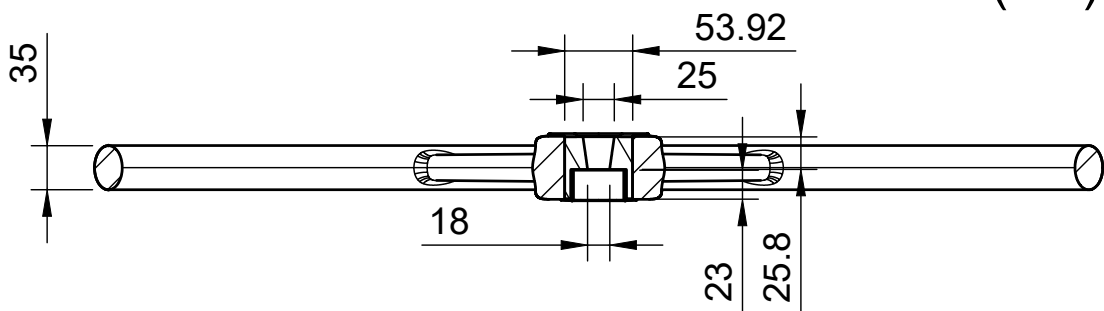

A-A (1:6)

Dept.	Technical reference	Created by <b>Žiga Rozman</b> 22. 11. 2021	Approved by	
		Document type	Document status	
		Title <b>800-sport (1)</b>	DWG No.	
		Rev.	Date of issue	Sheet <b>1/1</b>