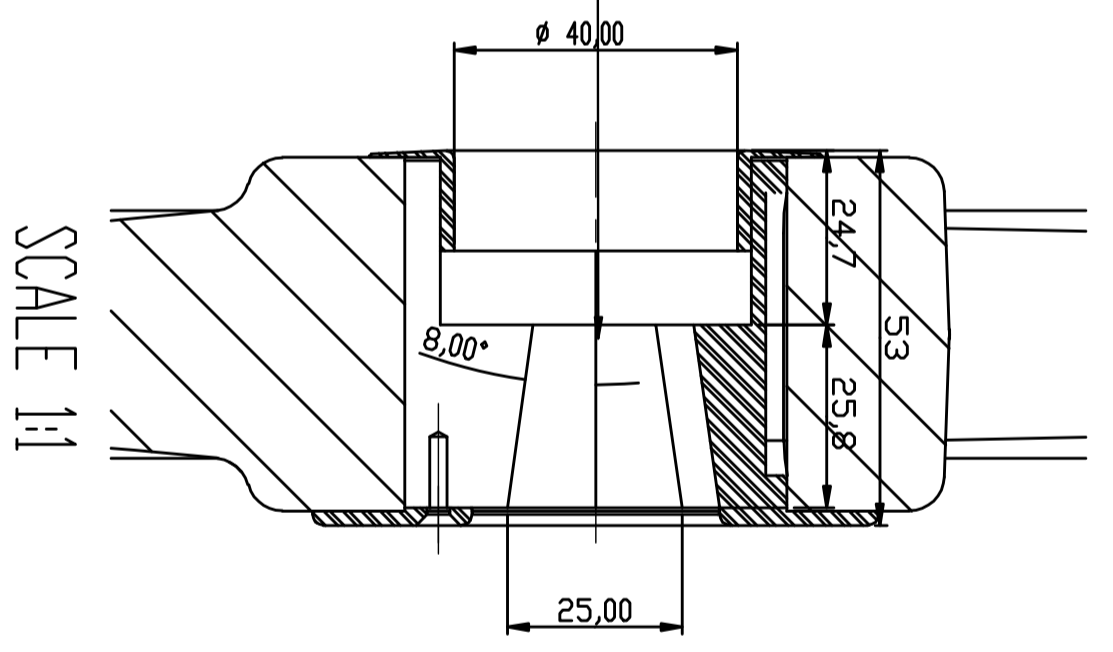

SECTION A-A

SCALE 1:1

Itemref	Quantity	Title/Name, designation, material, dimension etc		Article No./Reference
Designed by M.Rozman	Checked by I.Rozman	Approved by - date I.Rozman - 12/11/09	Filename cs_1000	Date 05/11/09
Robicomp d.o.o.				
Carbonautica Sport 1000				Scale 1:5
13				Edition 1:3
13				Sheet 1/1