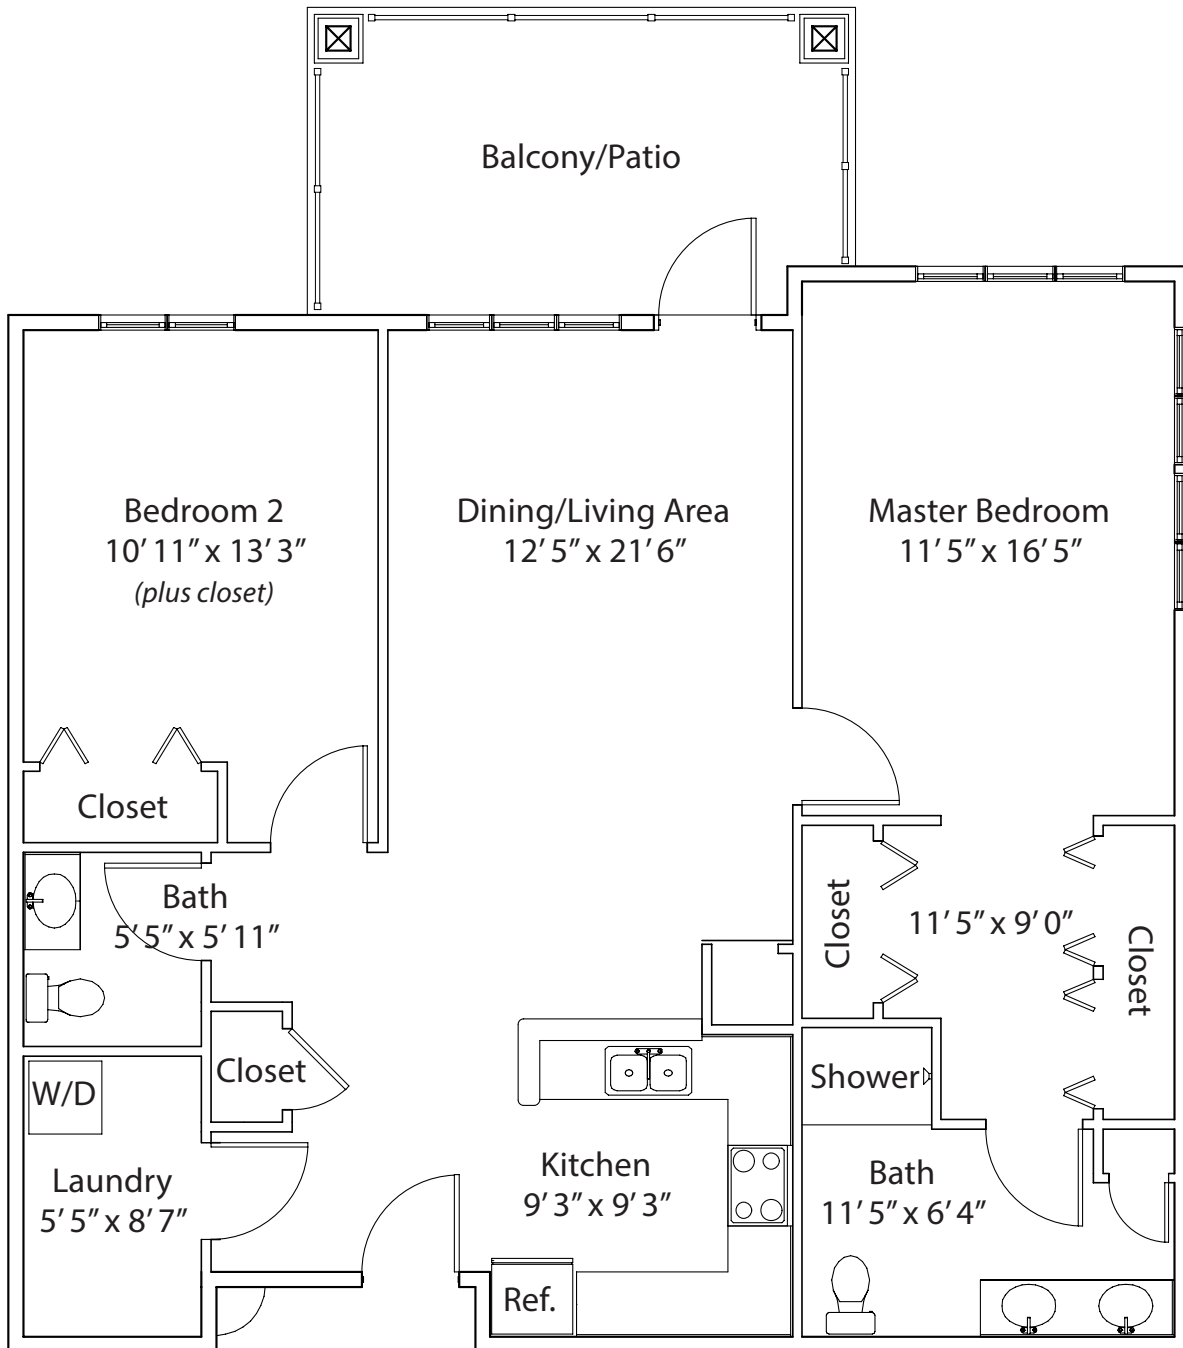

BARABOO

2 Bedroom, 1.5 Bath - 1,143 sq. ft.

THE ARBORS - INDEPENDENT LIVING

oakparkplace.com | (608) 355-4111
800 Waldo Street, Baraboo, WI 53913

Final dimensions and configurations may vary from this plan.